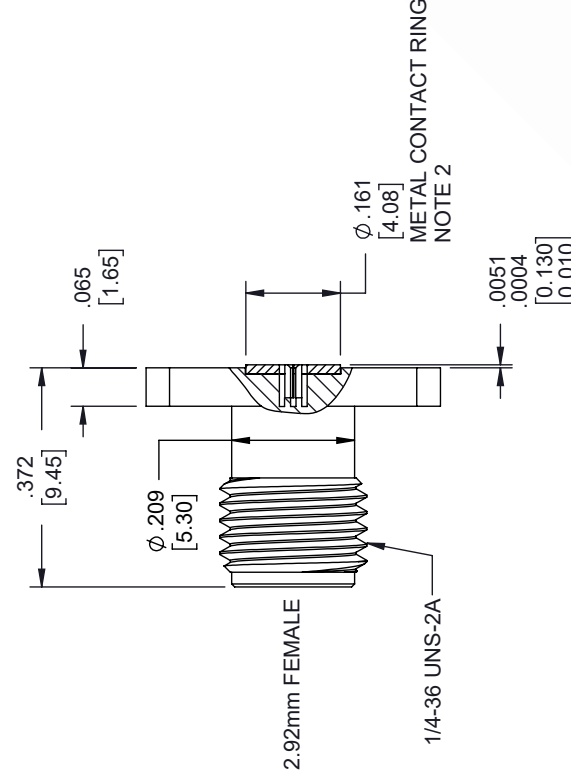

# 2.92mm Female Field Replaceable Connector 4 Hole Flange Mount 0.009 inch Pin, .340 inch Hole Spacing, with Metal Contact Ring

| REVISIONS |                 |            |          |
|-----------|-----------------|------------|----------|
| REV.      | DESCRIPTION     | DATE       | APPROVED |
| A         | INITIAL RELEASE | 04/07/2020 | S. ELLIS |

- NOTES:
- FEMALE CONTACT ACCEPTS PIN SIZE φ.009 [0.23] ∇.071 [1.80] MAX.
  - SEPARATE METAL CONTACT RING.

UNLESS OTHERWISE SPECIFIED LEADING DIMENSIONS ARE INCHES DIMENSIONS IN [ ] ARE MILLIMETERS

TOLERANCES:

.X = ±.2 [5.08] FRACTIONS ±1/32  
 .XX = ±.02 [ .51] ANGLES ± 1°  
 .XXX = ±.005 [ .13] CABLE LENGTH (L), TOLERANCES:  
 L ≤ 12 [305] = +1 [25] / -0  
 12 [305] < L ≤ 60 [1524] = +2 [51] / -0  
 60 [1524] < L ≤ 120 [3048] = +4 [102] / -0  
 120 [3048] < L ≤ 300 [7620] = +6 [152] / -0  
 300 [7620] < L = +5% / -0

ALL DIMENSIONS SHOWN ARE FOR REFERENCE ONLY.

THIRD-ANGLE PROJECTION

THE INFORMATION AND DESIGN IN THIS DOCUMENT IS THE PROPERTY OF EBESTOCK. ALL RIGHTS RESERVED.

SHEET 1 OF 1

SCALE N/A

REV A

ITEM NO. ET9934