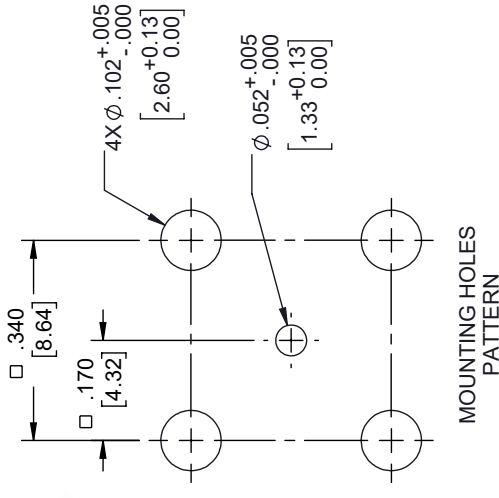

# 2.92mm Female Field Replaceable Connector 4 Hole Flange Mount 0.009 inch Pin, .340 inch Hole Spacing, with Metal Contact Ring

| REVISIONS |                 |            |          |
|-----------|-----------------|------------|----------|
| REV.      | DESCRIPTION     | DATE       | APPROVED |
| A         | INITIAL RELEASE | 04/07/2020 | S. ELLIS |

- NOTES:
- FEMALE CONTACT ACCEPTS PIN SIZE φ.009 [0.23] ∇.071 [1.80] MAX.
  - SEPARATE METAL CONTACT RING.

UNLESS OTHERWISE SPECIFIED LEADING DIMENSIONS ARE INCHES DIMENSIONS IN [ ] ARE MILLIMETERS

TOLERANCES:

.X = ±.2 [5.08] FRACTIONS ±1/32  
 .XX = ±.02 [ .51] ANGLES ± 1°  
 .XXX = ±.005 [ .13] CABLE LENGTH (L), TOLERANCES:  
 L ≤ 12 [305] = +1 [25] / -0  
 12 [305] < L ≤ 60 [1524] = +2 [51] / -0  
 60 [1524] < L ≤ 120 [3048] = +4 [102] / -0  
 120 [3048] < L ≤ 300 [7620] = +6 [152] / -0  
 300 [7620] < L = +5% / -0