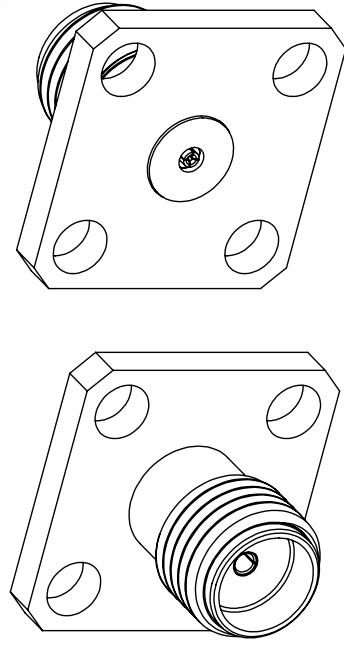

# 2.92mm Female Field Replaceable Connector 4 Hole Flange Mount 0.009 inch Pin, .340 inch Hole Spacing, with Metal Contact Ring

| REVISIONS |                 |            |          |
|-----------|-----------------|------------|----------|
| REV.      | DESCRIPTION     | DATE       | APPROVED |
| A         | INITIAL RELEASE | 04/07/2020 | S. ELLIS |

- NOTES:
- FEMALE CONTACT ACCEPTS PIN SIZE φ.009 [0.23] ∇.071 [1.80] MAX.
  - SEPARATE METAL CONTACT RING.

UNLESS OTHERWISE SPECIFIED LEADING DIMENSIONS ARE INCHES DIMENSIONS IN [ ] ARE MILLIMETERS

TOLERANCES:

.X = ±.2 [5.08] FRACTIONS ±1/32  
 .XX = ±.02 [ .51] ANGLES ± 1°  
 .XXX = ±.005 [ .13] CABLE LENGTH (L), TOLERANCES:  
 L ≤ 12 [305] = +1 [25] / -0  
 12 [305] < L ≤ 60 [1524] = +2 [51] / -0  
 60 [1524] < L ≤ 120 [3048] = +4 [102] / -0  
 120 [3048] < L ≤ 300 [7620] = +6 [152] / -0  
 300 [7620] < L = +5% / -0

ALL DIMENSIONS SHOWN ARE FOR REFERENCE ONLY.

THIRD-ANGLE PROJECTION

THE INFORMATION AND DESIGN IN THIS DOCUMENT IS THE PROPERTY OF EBESTOCK. ALL RIGHTS RESERVED.

SHEET 1 OF 1

SCALE N/A

REV A

ITEM NO. ET9934