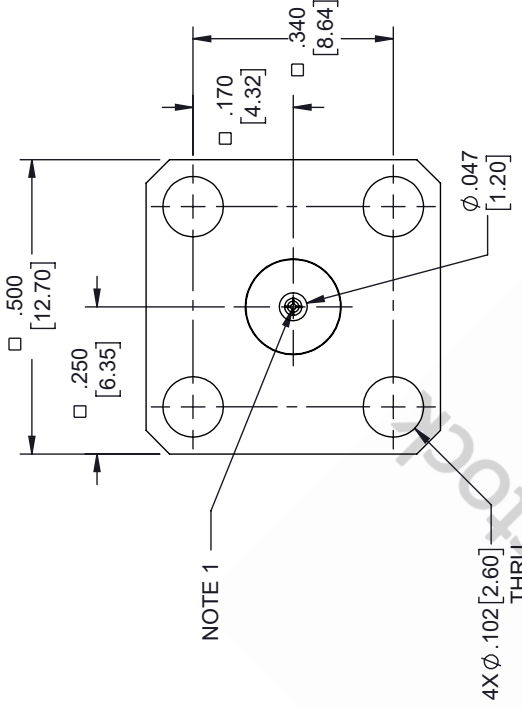

# 2.92mm Female Field Replaceable Connector 4 Hole Flange Mount 0.009 inch Pin, .340 inch Hole Spacing, with Metal Contact Ring

| REVISIONS |                 |            |          |
|-----------|-----------------|------------|----------|
| REV.      | DESCRIPTION     | DATE       | APPROVED |
| A         | INITIAL RELEASE | 04/07/2020 | S. ELLIS |

- NOTES:
- FEMALE CONTACT ACCEPTS PIN SIZE φ.009 [0.23] ∇.071 [1.80] MAX.
  - SEPARATE METAL CONTACT RING.

UNLESS OTHERWISE SPECIFIED LEADING DIMENSIONS ARE INCHES DIMENSIONS IN [ ] ARE MILLIMETERS

TOLERANCES:

.X = ±.2 [5.08] FRACTIONS ±1/32  
 .XX = ±.02 [ .51] ANGLES ± 1°  
 .XXX = ±.005 [ .13] CABLE LENGTH (L), TOLERANCES:  
 L ≤ 12 [305] = +1 [25] / -0  
 12 [305] < L ≤ 60 [1524] = +2 [51] / -0  
 60 [1524] < L ≤ 120 [3048] = +4 [102] / -0  
 120 [3048] < L ≤ 300 [7620] = +6 [152] / -0  
 300 [7620] < L = +5% / -0

ALL DIMENSIONS SHOWN ARE FOR REFERENCE ONLY.

THIRD-ANGLE PROJECTION

THE INFORMATION AND DESIGN IN THIS DOCUMENT IS THE PROPERTY OF EBESTOCK. ALL RIGHTS RESERVED.

SHEET 1 OF 1

SCALE N/A

REV A

ITEM NO. ET9934