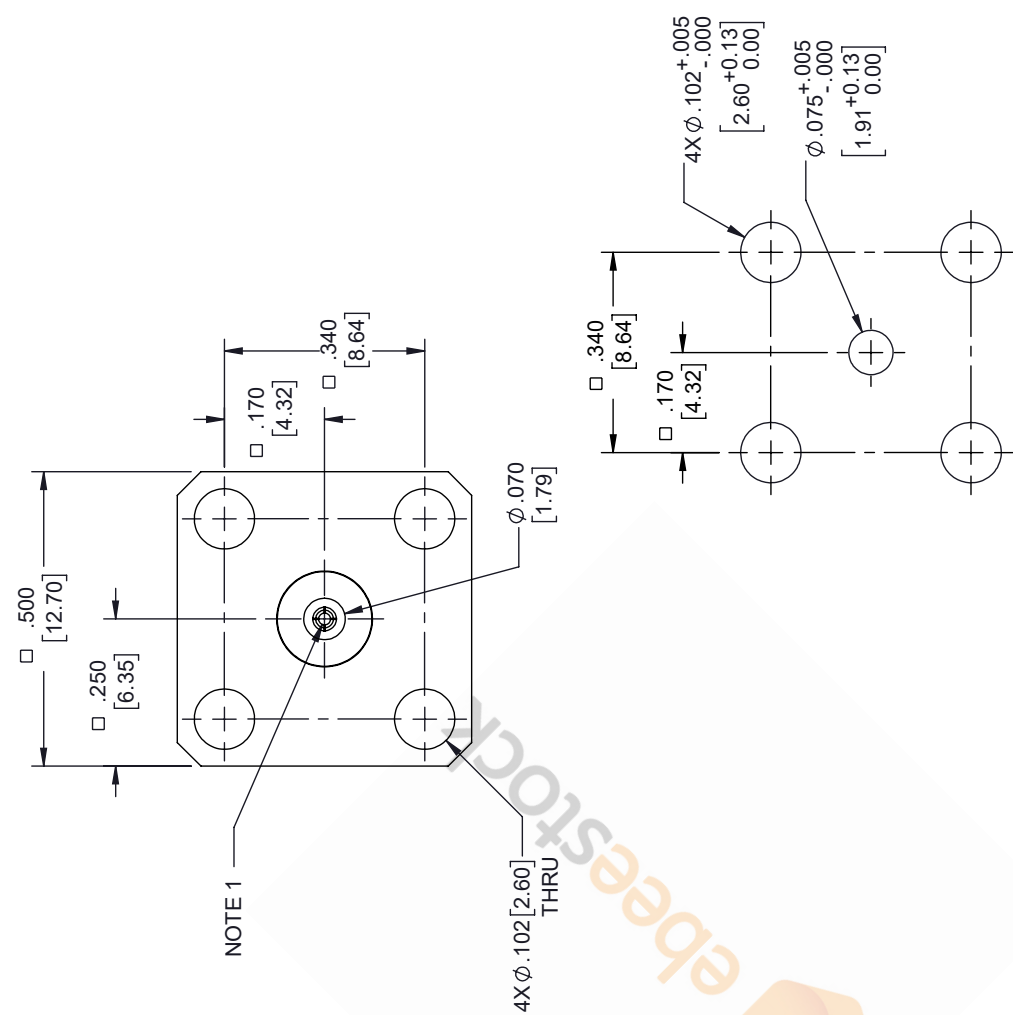

2.92mm Female Field Replaceable Connector 4 Hole Flange Mount 0.02 inch Pin, .340 inch Hole Spacing, with Metal Contact Ring

| REVISIONS | | | |
|-----------|-----------------|------------|----------|
| REV. | DESCRIPTION | DATE | APPROVED |
| A | INITIAL RELEASE | 04/07/2020 | S. ELLIS |

- NOTES:
1. FEMALE CONTACT ACCEPTS PIN SIZE $\phi .020 [0.51] \nabla .071 [1.80]$ MAX.
 2. SEPARATE METAL CONTACT RING.

UNLESS OTHERWISE SPECIFIED LEADING DIMENSIONS ARE INCHES DIMENSIONS IN [] ARE MILLIMETERS

TOLERANCES:

| | | |
|--------------|--------|-------------|
| .X = ±.2 | [5.08] | FRACTIONS |
| .XX = ±.02 | [.51] | ± 1/32 |
| .XXX = ±.005 | [.13] | ANGLES ± 1° |

CABLE LENGTH (L), TOLERANCES:

| | | |
|----------------------|--------|-----------------|
| L ≤ 12 | [305] | = +1 [25] / -0 |
| 12 [305] < L ≤ 60 | [1524] | = +2 [51] / -0 |
| 60 [1524] < L ≤ 120 | [3048] | = +4 [102] / -0 |
| 120 [3048] < L ≤ 300 | [7620] | = +6 [152] / -0 |
| 300 [7620] < L | | = +5% / -0 |

| | | | |
|------|-----------|----------|----------|
| SIZE | CAGE CODE | DRAWN BY | ITEM NO. |
| A | 53919 | DZINN | ET9937 |

| THIRD-ANGLE PROJECTION | |
|------------------------|--|
| | THE INFORMATION AND DESIGN IN THIS DOCUMENT IS THE PROPERTY OF EBEESTOCK. ALL RIGHTS RESERVED. |
| SHEET | 1 OF 1 |
| SCALE | N/A |
| REV | A |