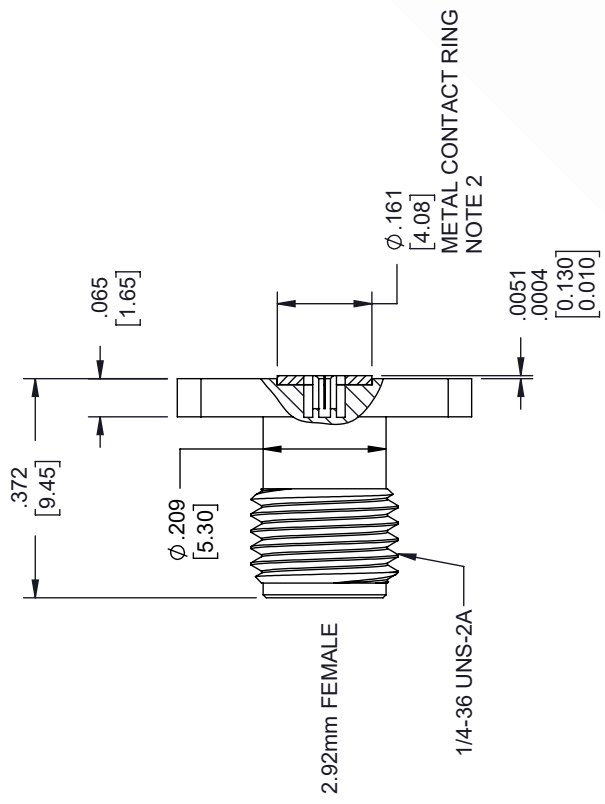

2.92mm Female Field Replaceable Connector 4 Hole Flange Mount 0.02 inch Pin, .340 inch Hole Spacing, with Metal Contact Ring

| REVISIONS | | | |
|-----------|-----------------|------------|----------|
| REV. | DESCRIPTION | DATE | APPROVED |
| A | INITIAL RELEASE | 04/07/2020 | S. ELLIS |

- NOTES:
1. FEMALE CONTACT ACCEPTS PIN SIZE $\phi .020 [0.51] \nabla .071 [1.80]$ MAX.
 2. SEPARATE METAL CONTACT RING.

UNLESS OTHERWISE SPECIFIED LEADING DIMENSIONS ARE INCHES DIMENSIONS IN [] ARE MILLIMETERS

TOLERANCES:

| | | |
|--------------|--------|-------------|
| .X = ±.2 | [5.08] | FRACTIONS |
| .XX = ±.02 | [.51] | ± 1/32 |
| .XXX = ±.005 | [.13] | ANGLES ± 1° |

CABLE LENGTH (L), TOLERANCES:

| | | |
|----------------------|--------|-----------------|
| L ≤ 12 | [305] | = +1 [25] / -0 |
| 12 [305] < L ≤ 60 | [1524] | = +2 [51] / -0 |
| 60 [1524] < L ≤ 120 | [3048] | = +4 [102] / -0 |
| 120 [3048] < L ≤ 300 | [7620] | = +6 [152] / -0 |
| 300 [7620] < L | | = +5% / -0 |

| | | | |
|------|-----------|----------|----------|
| SIZE | CAGE CODE | DRAWN BY | ITEM NO. |
| A | 53919 | DZINN | ET9937 |

| THIRD-ANGLE PROJECTION | |
|------------------------|--|
| | THE INFORMATION AND DESIGN IN THIS DOCUMENT IS THE PROPERTY OF EBEESTOCK. ALL RIGHTS RESERVED. |
| SHEET | 1 OF 1 |
| SCALE | N/A |
| REV | A |