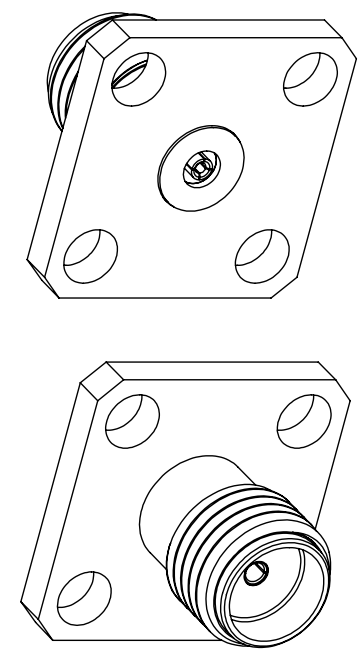

2.92mm Female Field Replaceable Connector 4 Hole Flange Mount 0.02 inch Pin, .340 inch Hole Spacing, with Metal Contact Ring

| REVISIONS | | | |
|-----------|-----------------|------------|----------|
| REV. | DESCRIPTION | DATE | APPROVED |
| A | INITIAL RELEASE | 04/07/2020 | S. ELLIS |

- NOTES:
1. FEMALE CONTACT ACCEPTS PIN SIZE $\phi .020 [0.51] \nabla .071 [1.80]$ MAX.
 2. SEPARATE METAL CONTACT RING.

UNLESS OTHERWISE SPECIFIED LEADING DIMENSIONS ARE INCHES DIMENSIONS IN [] ARE MILLIMETERS

TOLERANCES:

| | | |
|--------------|--------|-------------|
| .X = ±.2 | [5.08] | FRACTIONS |
| .XX = ±.02 | [.51] | ± 1/32 |
| .XXX = ±.005 | [.13] | ANGLES ± 1° |

CABLE LENGTH (L), TOLERANCES:

| | | |
|----------------------|--------|-----------------|
| L ≤ 12 | [305] | = +1 [25] / -0 |
| 12 [305] < L ≤ 60 | [1524] | = +2 [51] / -0 |
| 60 [1524] < L ≤ 120 | [3048] | = +4 [102] / -0 |
| 120 [3048] < L ≤ 300 | [7620] | = +6 [152] / -0 |
| 300 [7620] < L | | = +5% / -0 |