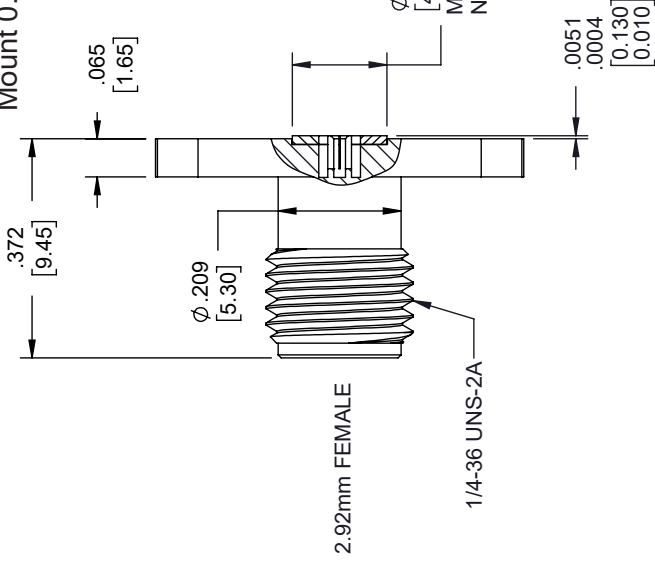

# 2.92mm Female Field Replaceable Connector 2 Hole Flange Mount 0.02 inch Pin, .481 inch Hole Spacing, with Metal Contact Ring

REVISIONS			
REV.	DESCRIPTION	DATE	APPROVED
A	INITIAL RELEASE	04/06/2020	S. ELLIS

MOUNTING HOLES PATTERN

NOTES:

1. FEMALE CONTACT ACCEPTS PIN SIZE  $\phi .020$  [0.51]  $\sqrt{.071}$  [1.80] MAX.
2. SEPARATE METAL CONTACT RING.

THESE COMMODITIES, TECHNOLOGY OR SOFTWARE WERE EXPORTED FROM THE UNITED STATES IN ACCORDANCE WITH THE EXPORT ADMINISTRATION REGULATIONS. DIVERSION CONTRARY TO U.S. LAW PROHIBITED.

UNLESS OTHERWISE SPECIFIED LEADING DIMENSIONS ARE INCHES DIMENSIONS IN [ ] ARE MILLIMETERS	
TOLERANCES:	FRACTIONS
.X = ± .2 [5.08]	± 1/32
.XX = ± .02 [ .51]	± .005 [ .13]
.XXX = ± .005 [ .13]	ANGLES ± 1°
CABLE LENGTH (L), TOLERANCES:	
L ≤ 12 [305]	± 1 [25] / -0
12 [305] < L ≤ 60 [1524]	± 2 [51] / -0
60 [1524] < L ≤ 120 [3048]	± 4 [102] / -0
120 [3048] < L ≤ 300 [7620]	± 6 [152] / -0
300 [7620] < L	± 5% [ / -0
ALL DIMENSIONS SHOWN ARE FOR REFERENCE ONLY.	

SIZE	CAGE CODE	DRAWN BY	ITEM NO.
A	53919	DZINN	ET9941

THIRD-ANGLE PROJECTION	THE INFORMATION AND DESIGN IN THIS DOCUMENT IS THE PROPERTY OF EBEESTOCK. ALL RIGHTS RESERVED.
SHEET 1	OF 1
SCALE	N/A
REV	A