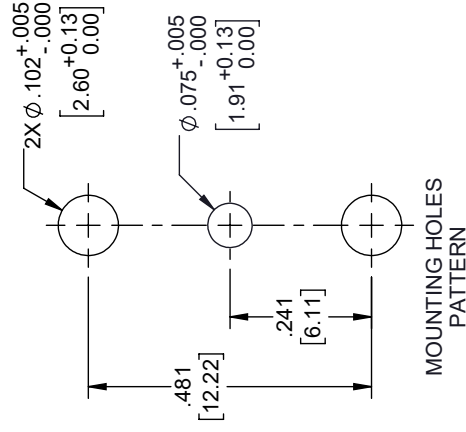

# 2.92mm Female Field Replaceable Connector 2 Hole Flange Mount 0.02 inch Pin, .481 inch Hole Spacing, with Metal Contact Ring

REVISIONS			
REV.	DESCRIPTION	DATE	APPROVED
A	INITIAL RELEASE	04/06/2020	S. ELLIS

MOUNTING HOLES PATTERN

NOTES:

1. FEMALE CONTACT ACCEPTS PIN SIZE  $\phi .020$  [0.51]  $\sqrt{.071}$  [1.80] MAX.
2. SEPARATE METAL CONTACT RING.

THESE COMMODITIES, TECHNOLOGY OR SOFTWARE WERE EXPORTED FROM THE UNITED STATES IN ACCORDANCE WITH THE EXPORT ADMINISTRATION REGULATIONS. DIVERSION CONTRARY TO U.S. LAW PROHIBITED.

UNLESS OTHERWISE SPECIFIED LEADING DIMENSIONS ARE INCHES DIMENSIONS IN [ ] ARE MILLIMETERS	
TOLERANCES:	FRACTIONS
.X = ± .2 [5.08]	± 1/32
.XX = ± .02 [ .51]	± .005 [ .13]
.XXX = ± .005 [ .13]	ANGLES ± 1°
CABLE LENGTH (L), TOLERANCES:	
L ≤ 12 [305]	± 1 [25] / -0
12 [305] < L ≤ 60 [1524]	± 2 [51] / -0
60 [1524] < L ≤ 120 [3048]	± 4 [102] / -0
120 [3048] < L ≤ 300 [7620]	± 6 [152] / -0
300 [7620] < L	± 5% [ / -0
ALL DIMENSIONS SHOWN ARE FOR REFERENCE ONLY.	

SIZE	CAGE CODE	DRAWN BY	ITEM NO.
A	53919	DZINN	ET9941

THIRD-ANGLE PROJECTION	THE INFORMATION AND DESIGN IN THIS DOCUMENT IS THE PROPERTY OF EBEESTOCK. ALL RIGHTS RESERVED.
SHEET 1	OF 1
SCALE	N/A
REV	A