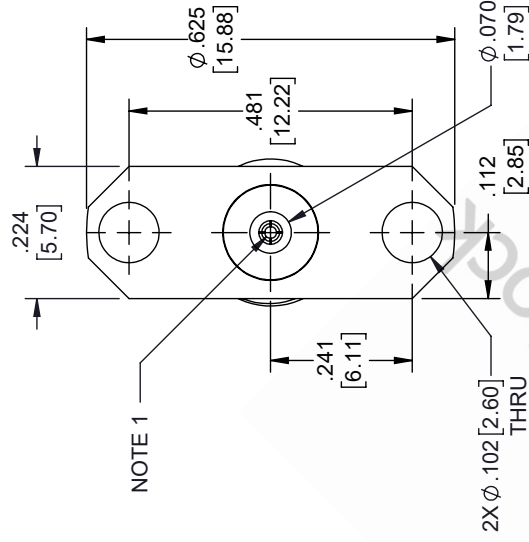

# 2.92mm Female Field Replaceable Connector 2 Hole Flange Mount 0.02 inch Pin, .481 inch Hole Spacing, with Metal Contact Ring

REVISIONS			
REV.	DESCRIPTION	DATE	APPROVED
A	INITIAL RELEASE	04/06/2020	S. ELLIS

MOUNTING HOLES PATTERN

NOTES:

1. FEMALE CONTACT ACCEPTS PIN SIZE  $\phi .020$  [0.51]  $\sqrt{.071}$  [1.80] MAX.
2. SEPARATE METAL CONTACT RING.

THESE COMMODITIES, TECHNOLOGY OR SOFTWARE WERE EXPORTED FROM THE UNITED STATES IN ACCORDANCE WITH THE EXPORT ADMINISTRATION REGULATIONS. DIVERSION CONTRARY TO U.S. LAW PROHIBITED.

UNLESS OTHERWISE SPECIFIED LEADING DIMENSIONS ARE INCHES DIMENSIONS IN [ ] ARE MILLIMETERS	
TOLERANCES:	FRACTIONS
.X = ± .2 [5.08]	± 1/32
.XX = ± .02 [ .51]	± .005 [ .13]
.XXX = ± .005 [ .13]	ANGLES ± 1°
CABLE LENGTH (L), TOLERANCES:	
L ≤ 12 [305]	± 1 [25] / -0
12 [305] < L ≤ 60 [1524]	± 2 [51] / -0
60 [1524] < L ≤ 120 [3048]	± 4 [102] / -0
120 [3048] < L ≤ 300 [7620]	± 6 [152] / -0
300 [7620] < L	± 5% [ / -0
ALL DIMENSIONS SHOWN ARE FOR REFERENCE ONLY.	

SIZE	CAGE CODE	DRAWN BY	ITEM NO.
A	53919	DZINN	ET9941

THIRD-ANGLE PROJECTION	THE INFORMATION AND DESIGN IN THIS DOCUMENT IS THE PROPERTY OF EBEESTOCK. ALL RIGHTS RESERVED.
SHEET 1	OF 1
SCALE	N/A
REV	A