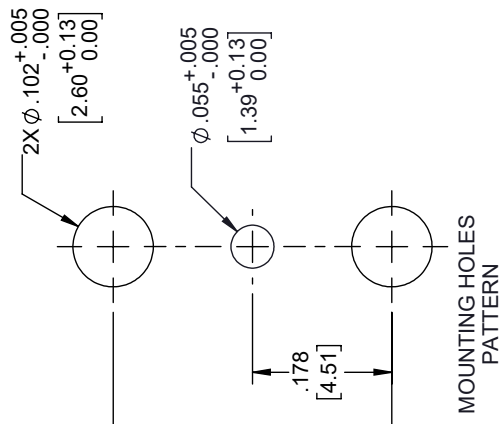

2.92mm Female Field Replaceable Connector 2 Hole Flange Ring

REVISIONS			
REV.	DESCRIPTION	DATE	APPROVED
A	INITIAL RELEASE	04/06/2020	S. ELLIS

MOUNTING HOLES PATTERN

NOTES:

1. FEMALE CONTACT ACCEPTS PIN SIZE Ø.012 [0.30] √.071 [1.80] MAX.
2. SEPARATE METAL CONTACT RING.

THESE COMMODITIES, TECHNOLOGY OR SOFTWARE WERE EXPORTED FROM THE UNITED STATES IN ACCORDANCE WITH THE EXPORT ADMINISTRATION REGULATIONS. DIVERSION CONTRARY TO U.S. LAW PROHIBITED.

UNLESS OTHERWISE SPECIFIED LEADING DIMENSIONS ARE INCHES DIMENSIONS IN [] ARE MILLIMETERS

TOLERANCES:

.X = ±.2 [5.08] FRACTIONS ±1/32
 .XX = ±.02 [.51] ANGLES ± 1°
 .XXX = ±.005 [.13] CABLE LENGTH (L), TOLERANCES:
 L ≤ 12 [305] = +1 [25] / -0
 12 [305] < L ≤ 60 [1524] = +2 [51] / -0
 60 [1524] < L ≤ 120 [3048] = +4 [102] / -0
 120 [3048] < L ≤ 300 [7620] = +6 [152] / -0
 300 [7620] < L = +5% / -0

SIZE	CAGE CODE	DRAWN BY	ITEM NO.
A	53919	DZINN	ET9943

THIRD-ANGLE PROJECTION

THE INFORMATION AND DESIGN IN THIS DOCUMENT IS THE PROPERTY OF EBEESTOCK. ALL RIGHTS RESERVED.

SHEET	1	OF	1
SCALE	N/A		
REV	A		