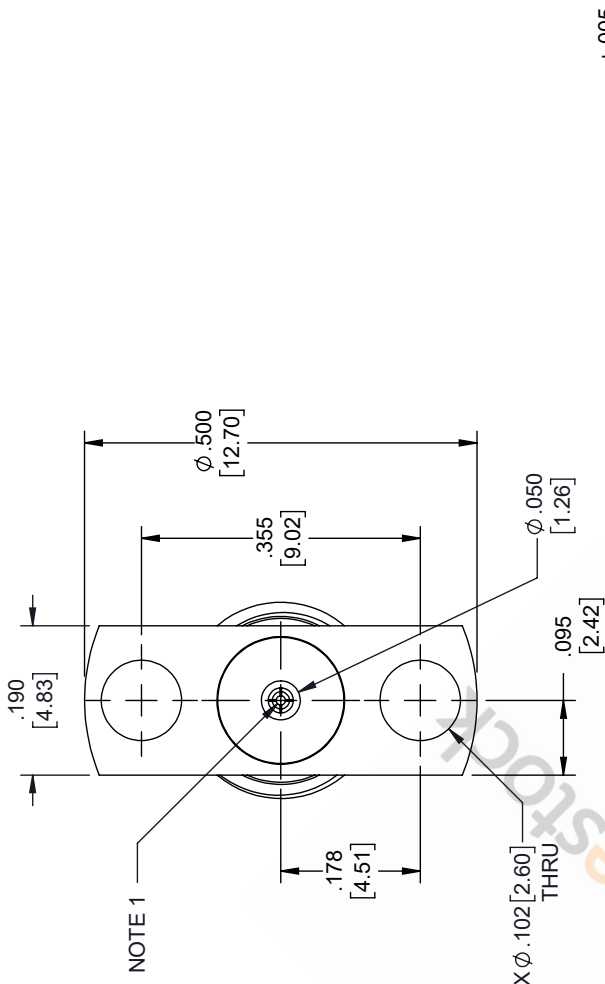

2.92mm Female Field Replaceable Connector 2 Hole Flange Ring

REVISIONS			
REV.	DESCRIPTION	DATE	APPROVED
A	INITIAL RELEASE	04/06/2020	S. ELLIS

MOUNTING HOLES PATTERN

NOTES:

1. FEMALE CONTACT ACCEPTS PIN SIZE Ø.012 [0.30] √.071 [1.80] MAX.
2. SEPARATE METAL CONTACT RING.

THESE COMMODITIES, TECHNOLOGY OR SOFTWARE WERE EXPORTED FROM THE UNITED STATES IN ACCORDANCE WITH THE EXPORT ADMINISTRATION REGULATIONS. DIVERSION CONTRARY TO U.S. LAW PROHIBITED.

UNLESS OTHERWISE SPECIFIED LEADING DIMENSIONS ARE INCHES DIMENSIONS IN [] ARE MILLIMETERS

TOLERANCES:

.X = ±.2 [5.08] FRACTIONS ±1/32
 .XX = ±.02 [.51] ANGLES ± 1°
 .XXX = ±.005 [.13] CABLE LENGTH (L), TOLERANCES:
 L ≤ 12 [305] = +1 [25] / -0
 12 [305] < L ≤ 60 [1524] = +2 [51] / -0
 60 [1524] < L ≤ 120 [3048] = +4 [102] / -0
 120 [3048] < L ≤ 300 [7620] = +6 [152] / -0
 300 [7620] < L = +5% / -0

SIZE	CAGE CODE	DRAWN BY	ITEM NO.
A	53919	DZINN	ET9943

THIRD-ANGLE PROJECTION

THE INFORMATION AND DESIGN IN THIS DOCUMENT IS THE PROPERTY OF EBEESTOCK. ALL RIGHTS RESERVED.

SHEET	1	OF	1
SCALE	N/A		
REV	A		