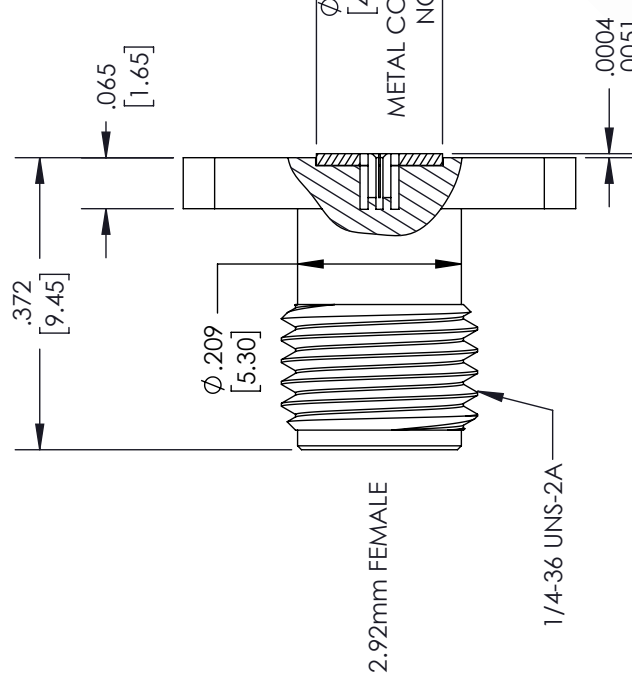

2.92mm Female Field Replaceable Connector 4 Hole Flange Mount with EMI gasket, accepts 0.3mm (.012inch) pin

| REVISIONS | | | |
|-----------|-----------------|------------|----------|
| REV. | DESCRIPTION | DATE | APPROVED |
| A | INITIAL RELEASE | 11/11/2021 | SRAUTUS |

MOUNTING HOLES PATTERN

NOTES:

1. FEMALE CONTACT ACCEPTS PIN SIZE ϕ .012 [0.30] ∇ .071 [1.80] MAX.
2. SEPARATE METAL CONTACT RING (PASSIVATED).

THESE COMMODITIES, TECHNOLOGY OR SOFTWARE WERE EXPORTED FROM THE UNITED STATES IN ACCORDANCE WITH THE EXPORT ADMINISTRATION REGULATIONS, DIVERSION CONTRARY TO U.S. LAW PROHIBITED.

UNLESS OTHERWISE SPECIFIED LEADING DIMENSIONS ARE INCHES DIMENSIONS IN [] ARE MILLIMETERS

TOLERANCES:

.X = ±.2 [5.08] FRACTIONS ±1/32
 .XX = ±.02 [.51] ±.1/32
 .XXX = ±.005 [.13] ANGLES ± 1°
 CABLE LENGTH (L), TOLERANCES:
 L ≤ 12 [305] = +1 [25] / -0
 12 [305] < L ≤ 60 [1524] = +2 [51] / -0
 60 [1524] < L ≤ 120 [3048] = +4 [102] / -0
 120 [3048] < L ≤ 300 [7620] = +6 [152] / -0
 300 [7620] < L = +5% / -0

SIZE A CAGE CODE 53919 DRAWN BY MVEERAPPAN ITEM NO. ET9958

SCALE N/A

SHEET 1 OF 1

REV A

THE INFORMATION AND DESIGN IN THIS DOCUMENT IS THE PROPERTY OF EBEESTOCK. ALL RIGHTS RESERVED.