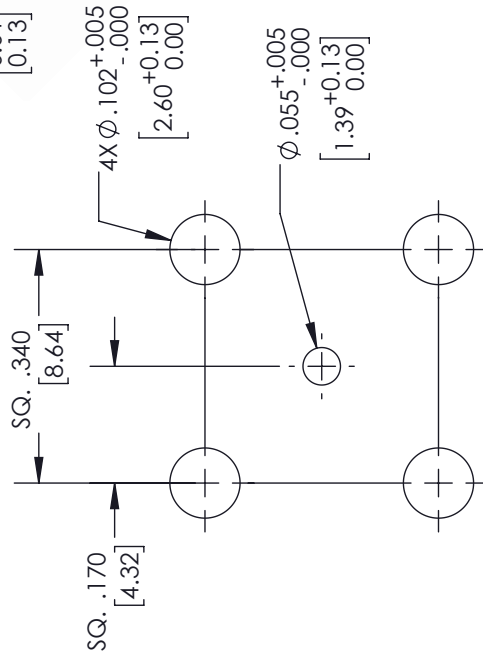

2.92mm Female Field Replaceable Connector 4 Hole Flange Mount with EMI gasket, accepts 0.3mm (.012inch) pin

| REVISIONS | | | |
|-----------|-----------------|------------|----------|
| REV. | DESCRIPTION | DATE | APPROVED |
| A | INITIAL RELEASE | 11/11/2021 | SRAUTUS |

MOUNTING HOLES PATTERN

NOTES:

1. FEMALE CONTACT ACCEPTS PIN SIZE ϕ .012 [0.30] ∇ .071 [1.80] MAX.
2. SEPARATE METAL CONTACT RING (PASSIVATED).

THESE COMMODITIES, TECHNOLOGY OR SOFTWARE WERE EXPORTED FROM THE UNITED STATES IN ACCORDANCE WITH THE EXPORT ADMINISTRATION REGULATIONS, DIVERSION CONTRARY TO U.S. LAW PROHIBITED.

UNLESS OTHERWISE SPECIFIED LEADING DIMENSIONS ARE INCHES DIMENSIONS IN [] ARE MILLIMETERS

TOLERANCES:

.X = ±.2 [5.08] FRACTIONS ±1/32
 .XX = ±.02 [.51] ±.1/32
 .XXX = ±.005 [.13] ANGLES ± 1°
 CABLE LENGTH (L), TOLERANCES:
 L ≤ 12 [305] = +1 [25] / -0
 12 [305] < L ≤ 60 [1524] = +2 [51] / -0
 60 [1524] < L ≤ 120 [3048] = +4 [102] / -0
 120 [3048] < L ≤ 300 [7620] = +6 [152] / -0
 300 [7620] < L = +5% / -0

SIZE A CAGE CODE 53919 DRAWN BY MVEERAPPAN ITEM NO. ET9958

SCALE N/A

SHEET 1 OF 1

REV A

THE INFORMATION AND DESIGN IN THIS DOCUMENT IS THE PROPERTY OF EBEESTOCK. ALL RIGHTS RESERVED.