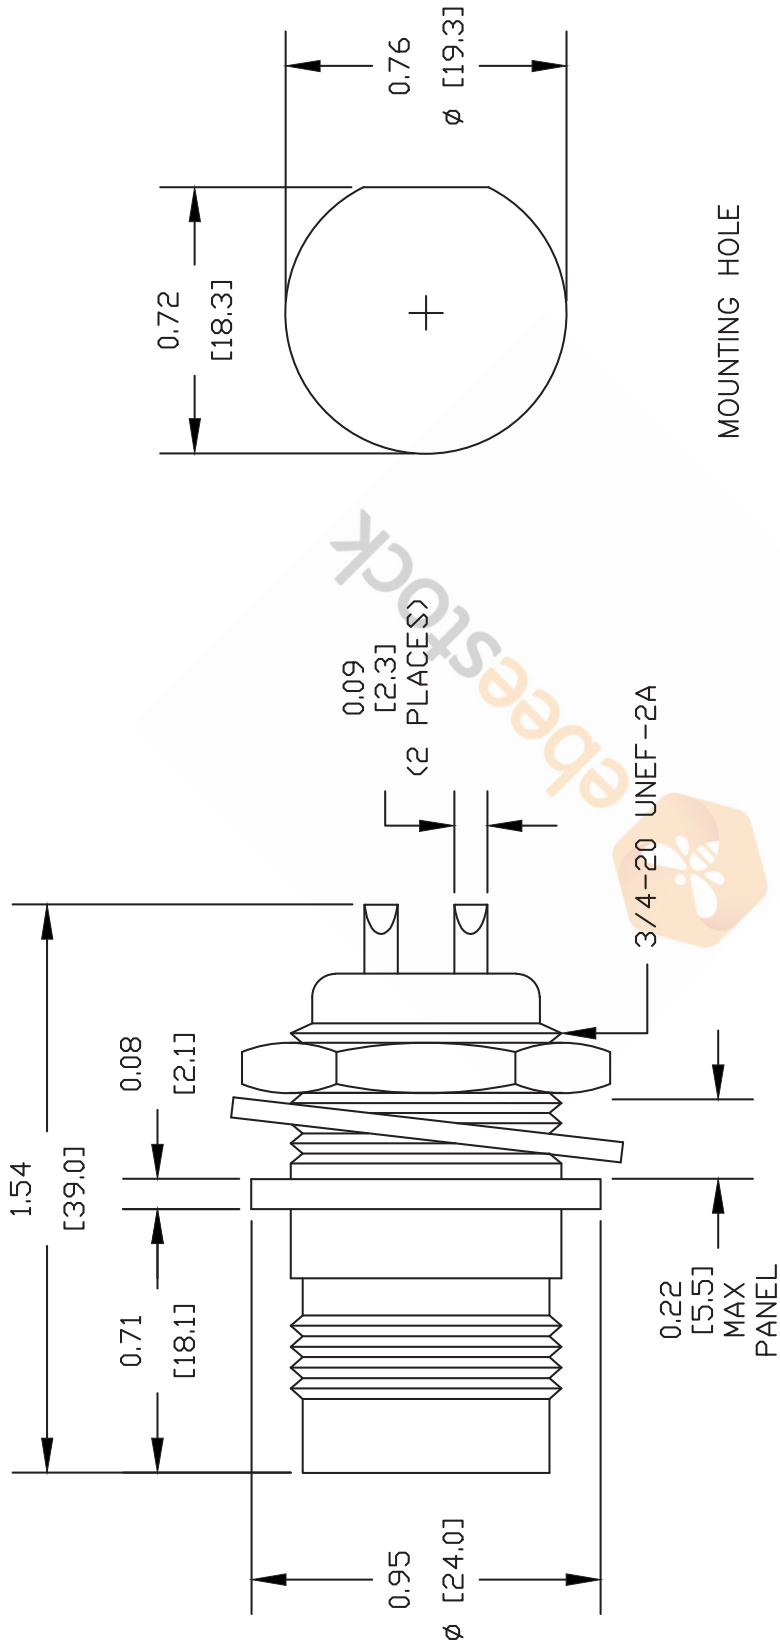

3/4 inch-20 Twinax Female Bulkhead Mount Connector
Solder Attachment Solder Cup Terminal, .720 inch D Hole

8TH FLOOR, BUILDING 1, YONGFU SCIENCE AND TECHNOLOGY
CENTER INDUSTRIAL PARK, NANZHA DISTRICT 5,
HUMEN, 523900, DONGGUAN, GUANGDONG, CHINA

WEBSITE: www.ebeestock.com
EMAIL: sales@ebeestock.com

ebeestock

DWG TITLE

ET9981

NOTES:

1. UNLESS OTHERWISE SPECIFIED ALL DIMENSIONS ARE NOMINAL.
2. ALL SPECIFICATIONS ARE SUBJECT TO CHANGE WITHOUT NOTICE AT ANY TIME.
3. DIMENSIONS ARE IN INCHES (mm).
4. FITS MIL-C-17 AND EQUIVALENT CABLES.

REV. -

FSCM NO. 53919

CAD FILE 042309

SCALE N/A

SIZE A

147