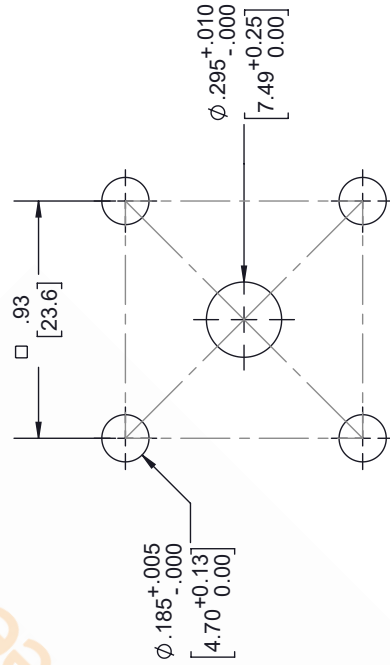

7/16 DIN Female Field Replaceable Connector 4 Hole Flange Mount  
Slotted Contact Terminal, 1.24 inch Sq. Flange Watt Meter Connector

REVISIONS

REV.	DESCRIPTION	DATE	APPROVED
A	INITIAL RELEASE	2/9/2021	S. ELLIS

PATTERN  
MOUNTING HOLE

NOTES:

- THE PART INCLUDED 4 SCREWS. (NOT SHOWN)
  - LENGTH: 0.525 [13.34].
  - THREAD: #8-32 UNC.

UNLESS OTHERWISE SPECIFIED  
LEADING DIMENSIONS ARE INCHES  
DIMENSIONS IN [ ] ARE MILLIMETERS

TOLERANCES:  
 .X = ±.2 [5.08]    FRACTIONS ± 1/32  
 .XX = ±.02 [ .51]    ANGLES ± 1°  
 .XXX = ±.005 [ .13]

CABLE LENGTH (L), TOLERANCES:  
 L ≤ 12 [305] = +1 [25] / -0  
 12 [305] < L ≤ 60 [1524] = +2 [51] / -0  
 60 [1524] < L ≤ 120 [3048] = +4 [102] / -0  
 120 [3048] < L ≤ 300 [7620] = +6 [152] / -0  
 300 [7620] < L = +5% / -0

SIZE	CAGE CODE	DRAWN BY	ITEM NO.
A	53919	K.DANG	ET10055

THIRD-ANGLE PROJECTION

THE INFORMATION AND  
DESIGN IN THIS DOCUMENT  
IS THE PROPERTY OF  
EBEESTOCK. ALL RIGHTS  
RESERVED.

SHEET	1	OF	1
SCALE	N/A		
REV	A		