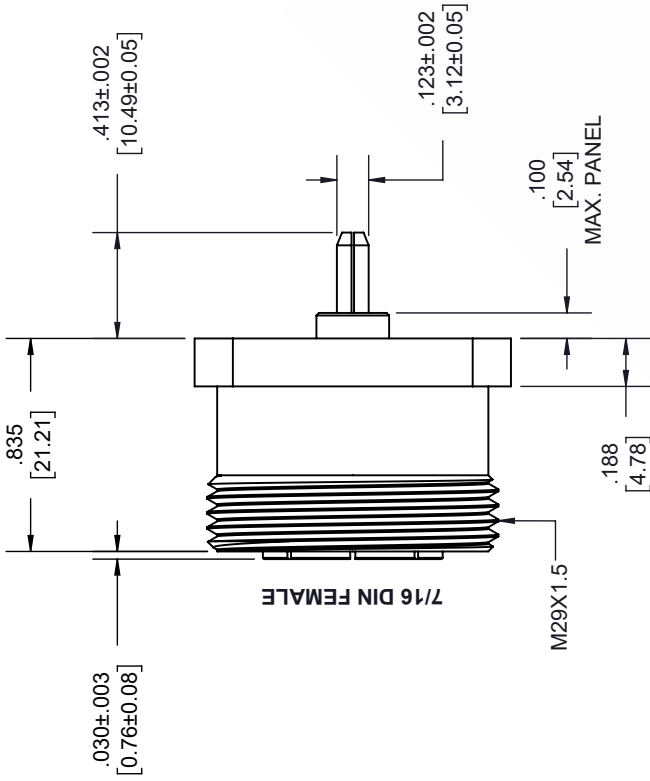

7/16 DIN Female Field Replaceable Connector 4 Hole Flange Mount  
Slotted Contact Terminal, 1.24 inch Sq. Flange Watt Meter Connector

REVISIONS

REV.	DESCRIPTION	DATE	APPROVED
A	INITIAL RELEASE	2/9/2021	S. ELLIS

PATTERN  
MOUNTING HOLE

NOTES:

- THE PART INCLUDED 4 SCREWS. (NOT SHOWN)
  - LENGTH: 0.525 [13.34].
  - THREAD: #8-32 UNC.

UNLESS OTHERWISE SPECIFIED  
LEADING DIMENSIONS ARE INCHES  
DIMENSIONS IN [ ] ARE MILLIMETERS

TOLERANCES:  
 .X = ±.2 [5.08]    FRACTIONS ± 1/32  
 .XX = ±.02 [ .51]    ANGLES ± 1°  
 .XXX = ±.005 [ .13]

CABLE LENGTH (L), TOLERANCES:  
 L ≤ 12 [305] = +1 [25] / -0  
 12 [305] < L ≤ 60 [1524] = +2 [51] / -0  
 60 [1524] < L ≤ 120 [3048] = +4 [102] / -0  
 120 [3048] < L ≤ 300 [7620] = +6 [152] / -0  
 300 [7620] < L = +5% / -0

SIZE	CAGE CODE	DRAWN BY	ITEM NO.
A	53919	K.DANG	ET10055

THIRD-ANGLE PROJECTION

THE INFORMATION AND  
DESIGN IN THIS DOCUMENT  
IS THE PROPERTY OF  
EBEESTOCK. ALL RIGHTS  
RESERVED.

SHEET	1	OF	1
SCALE	N/A		
REV	A		