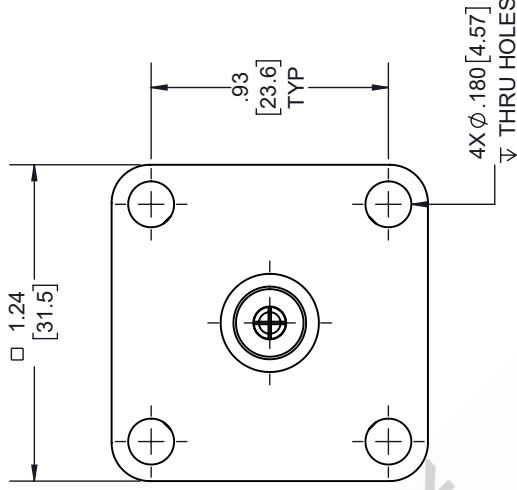

7/16 DIN Female Field Replaceable Connector 4 Hole Flange Mount  
Slotted Contact Terminal, 1.24 inch Sq. Flange Watt Meter Connector

REVISIONS

REV.	DESCRIPTION	DATE	APPROVED
A	INITIAL RELEASE	2/9/2021	S. ELLIS

PATTERN  
MOUNTING HOLE

NOTES:

- THE PART INCLUDED 4 SCREWS. (NOT SHOWN)
  - LENGTH: 0.525 [13.34].
  - THREAD: #8-32 UNC.

UNLESS OTHERWISE SPECIFIED  
LEADING DIMENSIONS ARE INCHES  
DIMENSIONS IN [ ] ARE MILLIMETERS

TOLERANCES:  
 .X = ±.2 [5.08]    FRACTIONS ± 1/32  
 .XX = ±.02 [ .51]    ANGLES ± 1°  
 .XXX = ±.005 [ .13]

CABLE LENGTH (L), TOLERANCES:  
 L ≤ 12 [305] = +1 [25] / -0  
 12 [305] < L ≤ 60 [1524] = +2 [51] / -0  
 60 [1524] < L ≤ 120 [3048] = +4 [102] / -0  
 120 [3048] < L ≤ 300 [7620] = +6 [152] / -0  
 300 [7620] < L = +5% / -0

SIZE	CAGE CODE	DRAWN BY	ITEM NO.
A	53919	K.DANG	ET10055

THIRD-ANGLE PROJECTION

THE INFORMATION AND  
DESIGN IN THIS DOCUMENT  
IS THE PROPERTY OF  
EBEESTOCK. ALL RIGHTS  
RESERVED.

SHEET	1	OF	1
SCALE	N/A		
REV	A		