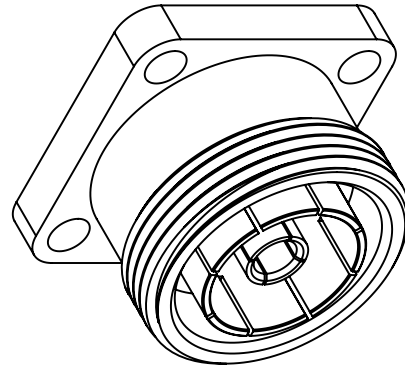

7/16 DIN Female Field Replaceable Connector 4 Hole Flange Mount  
Slotted Contact Terminal, 1.24 inch Sq. Flange Watt Meter Connector

REVISIONS

REV.	DESCRIPTION	DATE	APPROVED
A	INITIAL RELEASE	2/9/2021	S. ELLIS

PATTERN  
MOUNTING HOLE

NOTES:

- THE PART INCLUDED 4 SCREWS. (NOT SHOWN)
  - LENGTH: 0.525 [13.34].
  - THREAD: #8-32 UNC.

UNLESS OTHERWISE SPECIFIED  
LEADING DIMENSIONS ARE INCHES  
DIMENSIONS IN [ ] ARE MILLIMETERS

SIZE	CAGE CODE	DRAWN BY	ITEM NO.
A	53919	K.DANG	ET10055

THIRD-ANGLE PROJECTION

THE INFORMATION AND  
DESIGN IN THIS DOCUMENT  
IS THE PROPERTY OF  
EBEESTOCK. ALL RIGHTS  
RESERVED.

SHEET	1	OF	1
SCALE	N/A		
REV	A		