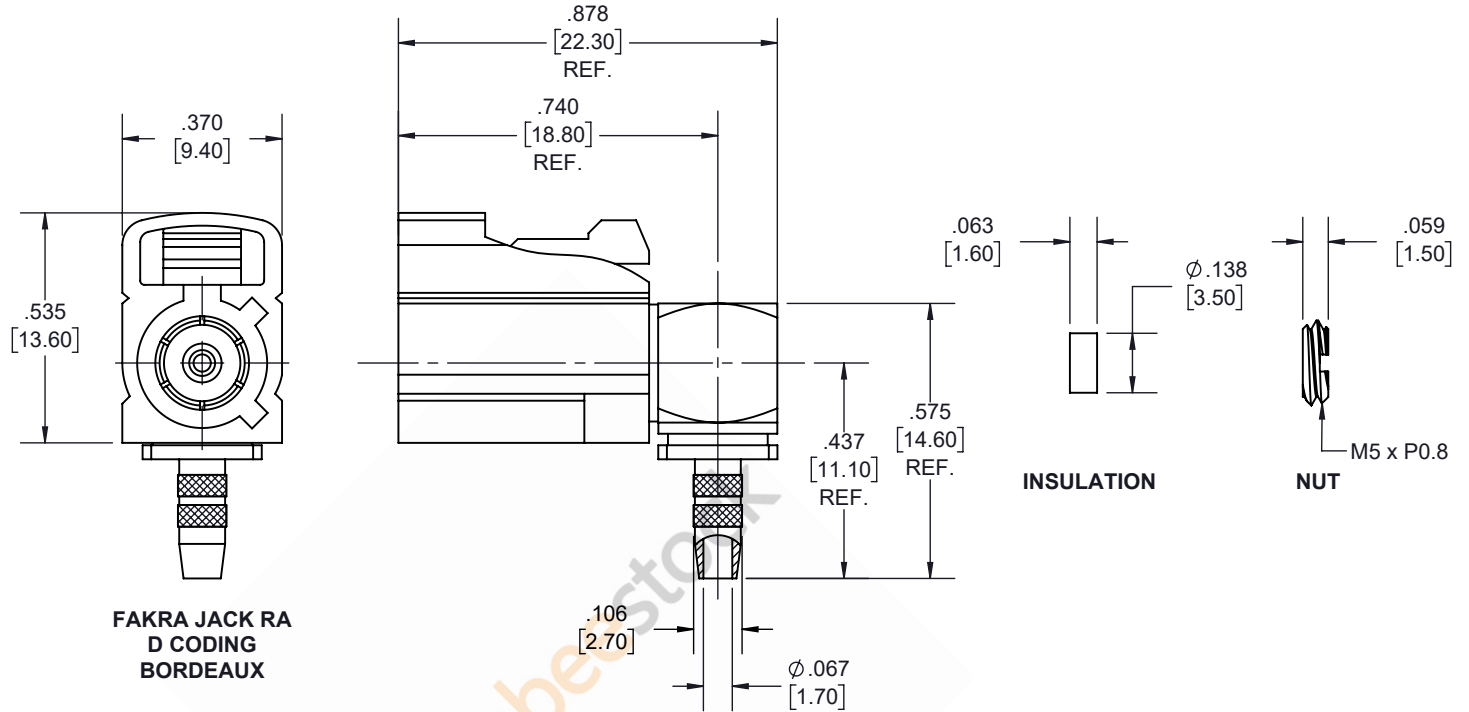

FAKRA Jack Right Angle Connector Crimp/Solder Attachment for RG174, RG316, RG188, .100 inch, PE-B100, PE-C100, LMR-100, Bordeaux Color

FAKRA CONFIGURATION			
CODING	JACK	COLOR	APPLICATION
A		BLACK	RADIO WITH PHANTOM SUPPLY
B		WHITE	RADIO WITHOUT PHANTOM SUPPLY
C		BLUE	GPS: TELEMATICS OR NAVIGATION
D		BORDEAUX	GSM: CELLULAR PHONE
H		VIOLET	GPS: TELEMATICS AND NAVIGATION
I		BEIGE	BLUETOOTH
K		CURRY	RADIO WITH IF OUTPUT (ANTENNA DIVERSITY)
Z		WATER BLUE	NEUTRAL CODING

REVISIONS			
REV.	DESCRIPTION	DATE	APPROVED
A	INITIAL RELEASE	09/22/19	S.ELLIS

FAKRA JACK RA D CODING BORDEAUX

STRIPPING DIMENSIONS

FERRULE

NOTES:

- CABLE ATTACHMENT:**
 - OUTER: CRIMP.
 - INNER: SOLDER.
- CRIMP SIZE REQUIRED:**
 - FERRULE: .128 [3.25] HEX. CRIMP TOOL
 - CONTACT: SOLDER.

THESE COMMODITIES, TECHNOLOGY OR SOFTWARE WERE EXPORTED FROM THE UNITED STATES IN ACCORDANCE WITH THE EXPORT ADMINISTRATION REGULATIONS. DIVERSION CONTRARY TO U.S. LAW PROHIBITED.

UNLESS OTHERWISE SPECIFIED LEADING DIMENSIONS ARE INCHES DIMENSIONS IN [] ARE MILLIMETERS		 8TH FLOOR, BUILDING 1, YONGFU SCIENCE AND TECHNOLOGY CENTER INDUSTRIAL PARK, NANZHA DISTRICT 5, HUMEN, 523900, DONGGUAN, GUANGDONG, CHINA WEBSITE: www.ebeestock.com EMAIL: sales@ebeestock.com		THE INFORMATION AND DESIGN IN THIS DOCUMENT IS THE PROPERTY OF EBEESTOCK. ALL RIGHTS RESERVED.		
TOLERANCES: .X±.2 [5.08] FRACTIONS ± 1/32 .XX±.01 [.25] ANGLES ± 1° .XXX±.005 [.13]				SHEET 1 OF 1		
ALL DIMENSIONS SHOWN ARE FOR REFERENCE ONLY.		SCALE N/A				
THIRD-ANGLE PROJECTION		SIZE A	CAGE 53919	DRAWN BY K.DANG	PART NUMBER ET10578	REV A