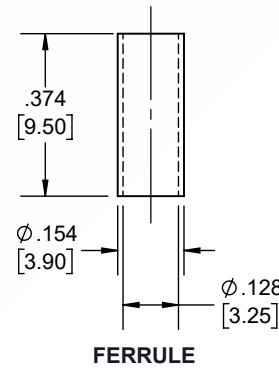

FAKRA Jack Right Angle Connector Crimp/Solder Attachment for RG174, RG316, RG188, .100 inch, PE-B100, PE-C100, LMR-100, Bordeaux Color

FAKRA CONFIGURATION			
CODING	JACK	COLOR	APPLICATION
A		BLACK	RADIO WITH PHANTOM SUPPLY
B		WHITE	RADIO WITHOUT PHANTOM SUPPLY
C		BLUE	GPS: TELEMATICS OR NAVIGATION
D		BORDEAUX	GSM: CELLULAR PHONE
H		VIOLET	GPS: TELEMATICS AND NAVIGATION
I		BEIGE	BLUETOOTH
K		CURRY	RADIO WITH IF OUTPUT (ANTENNA DIVERSITY)
Z		WATER BLUE	NEUTRAL CODING

REVISIONS			
REV.	DESCRIPTION	DATE	APPROVED
A	INITIAL RELEASE	09/22/19	S.ELLIS

FAKRA JACK RA D CODING BORDEAUX

STRIPPING DIMENSIONS

FERRULE

NOTES:

- CABLE ATTACHMENT:**
 - OUTER: CRIMP.
 - INNER: SOLDER.
- CRIMP SIZE REQUIRED:**
 - FERRULE: .128 [3.25] HEX. CRIMP TOOL
 - CONTACT: SOLDER.

THESE COMMODITIES, TECHNOLOGY OR SOFTWARE WERE EXPORTED FROM THE UNITED STATES IN ACCORDANCE WITH THE EXPORT ADMINISTRATION REGULATIONS. DIVERSION CONTRARY TO U.S. LAW PROHIBITED.

UNLESS OTHERWISE SPECIFIED LEADING DIMENSIONS ARE INCHES DIMENSIONS IN [] ARE MILLIMETERS		 8TH FLOOR, BUILDING 1, YONGFU SCIENCE AND TECHNOLOGY CENTER INDUSTRIAL PARK, NANZHA DISTRICT 5, HUMEN, 523900, DONGGUAN, GUANGDONG, CHINA WEBSITE: www.ebeestock.com EMAIL: sales@ebeestock.com		THE INFORMATION AND DESIGN IN THIS DOCUMENT IS THE PROPERTY OF EBEESTOCK. ALL RIGHTS RESERVED.		
TOLERANCES: .X±.2 [5.08] FRACTIONS ± 1/32 .XX±.01 [.25] ANGLES ± 1° .XXX±.005 [.13]				SHEET 1 OF 1		
ALL DIMENSIONS SHOWN ARE FOR REFERENCE ONLY.		SCALE N/A				
THIRD-ANGLE PROJECTION		SIZE A	CAGE 53919	DRAWN BY K.DANG	PART NUMBER ET10578	REV A