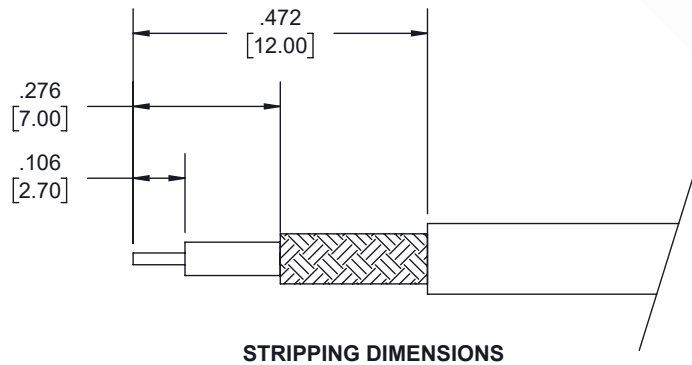

FAKRA Jack Right Angle Connector Crimp/Solder Attachment for RG174, RG316, RG188, .100 inch, PE-B100, PE-C100, LMR-100, Bordeaux Color

FAKRA CONFIGURATION			
CODING	JACK	COLOR	APPLICATION
A		BLACK	RADIO WITH PHANTOM SUPPLY
B		WHITE	RADIO WITHOUT PHANTOM SUPPLY
C		BLUE	GPS: TELEMATICS OR NAVIGATION
D		BORDEAUX	GSM: CELLULAR PHONE
H		VIOLET	GPS: TELEMATICS AND NAVIGATION
I		BEIGE	BLUETOOTH
K		CURRY	RADIO WITH IF OUTPUT (ANTENNA DIVERSITY)
Z		WATER BLUE	NEUTRAL CODING

REVISIONS			
REV.	DESCRIPTION	DATE	APPROVED
A	INITIAL RELEASE	09/22/19	S.ELLIS

FAKRA JACK RA D CODING BORDEAUX

STRIPPING DIMENSIONS

FERRULE

NOTES:

- CABLE ATTACHMENT:**
 - OUTER: CRIMP.
 - INNER: SOLDER.
- CRIMP SIZE REQUIRED:**
 - FERRULE: .128 [3.25] HEX. CRIMP TOOL
 - CONTACT: SOLDER.

THESE COMMODITIES, TECHNOLOGY OR SOFTWARE WERE EXPORTED FROM THE UNITED STATES IN ACCORDANCE WITH THE EXPORT ADMINISTRATION REGULATIONS. DIVERSION CONTRARY TO U.S. LAW PROHIBITED.

UNLESS OTHERWISE SPECIFIED LEADING DIMENSIONS ARE INCHES DIMENSIONS IN [] ARE MILLIMETERS		 8TH FLOOR, BUILDING 1, YONGFU SCIENCE AND TECHNOLOGY CENTER INDUSTRIAL PARK, NANZHA DISTRICT 5, HUMEN, 523900, DONGGUAN, GUANGDONG, CHINA WEBSITE: www.ebeestock.com EMAIL: sales@ebeestock.com		THE INFORMATION AND DESIGN IN THIS DOCUMENT IS THE PROPERTY OF EBEESTOCK. ALL RIGHTS RESERVED.		
TOLERANCES: .X±.2 [5.08] FRACTIONS ± 1/32 .XX±.01 [.25] ANGLES ± 1° .XXX±.005 [.13]				SHEET 1 OF 1		
ALL DIMENSIONS SHOWN ARE FOR REFERENCE ONLY.		SCALE N/A				
THIRD-ANGLE PROJECTION		SIZE A	CAGE 53919	DRAWN BY K.DANG	PART NUMBER ET10578	REV A