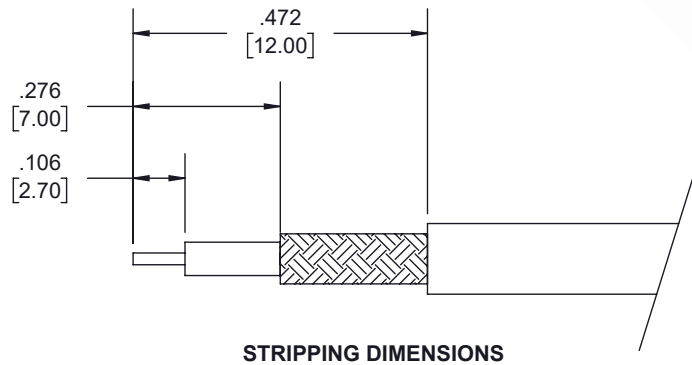

FAKRA Jack Right Angle Connector Crimp/Solder Attachment for

RG174, RG316, RG188, .100 inch, PE-B100, PE-C100, LMR-100, Beige

FAKRA CONFIGURATION			
CODING	JACK	COLOR	APPLICATION
A		BLACK	RADIO WITH PHANTOM SUPPLY
B		WHITE	RADIO WITHOUT PHANTOM SUPPLY
C		BLUE	GPS: TELEMATICS OR NAVIGATION
D		BORDEAUX	GSM: CELLULAR PHONE
H		VIOLET	GPS: TELEMATICS AND NAVIGATION
I		BEIGE	BLUETOOTH
K		CURRY	RADIO WITH IF OUTPUT (ANTENNA DIVERSITY)
Z		WATER BLUE	NEUTRAL CODING

REVISIONS			
REV.	DESCRIPTION	DATE	APPROVED
A	INITIAL RELEASE	09/22/19	S.ELLIS

FAKRA JACK RA I CODING BEIGE

STRIPPING DIMENSIONS

FERRULE

NOTES:

- CABLE ATTACHMENT:
 - OUTER: CRIMP.
 - INNER: SOLDER.
- CRIMP SIZE REQUIRED:
 - FERRULE: .128 [3.25] HEX. CRIMP TOOL
 - CONTACT: SOLDER.

THESE COMMODITIES, TECHNOLOGY OR SOFTWARE WERE EXPORTED FROM THE UNITED STATES IN ACCORDANCE WITH THE EXPORT ADMINISTRATION REGULATIONS. DIVERSION CONTRARY TO U.S. LAW PROHIBITED.

UNLESS OTHERWISE SPECIFIED LEADING DIMENSIONS ARE INCHES DIMENSIONS IN [] ARE MILLIMETERS		 <p>8TH FLOOR, BUILDING 1, YONGFU SCIENCE AND TECHNOLOGY CENTER INDUSTRIAL PARK, NANZHA DISTRICT 5, HUMEN, 523900, DONGGUAN, GUANGDONG, CHINA</p> <p>WEBSITE: www.ebeestock.com EMAIL: sales@ebeestock.com</p>		THE INFORMATION AND DESIGN IN THIS DOCUMENT IS THE PROPERTY OF EBEESTOCK. ALL RIGHTS RESERVED.		
TOLERANCES: .X±.2 [5.08] FRACTIONS ± 1/32 .XX±.01 [25] ANGLES ± 1° .XXX±.005 [13]				SHEET 1 OF 1		
ALL DIMENSIONS SHOWN ARE FOR REFERENCE ONLY.		SCALE N/A				
THIRD-ANGLE PROJECTION		SIZE A	CAGE 53919	DRAWN BY K.DANG	PART NUMBER ET10580	REV A