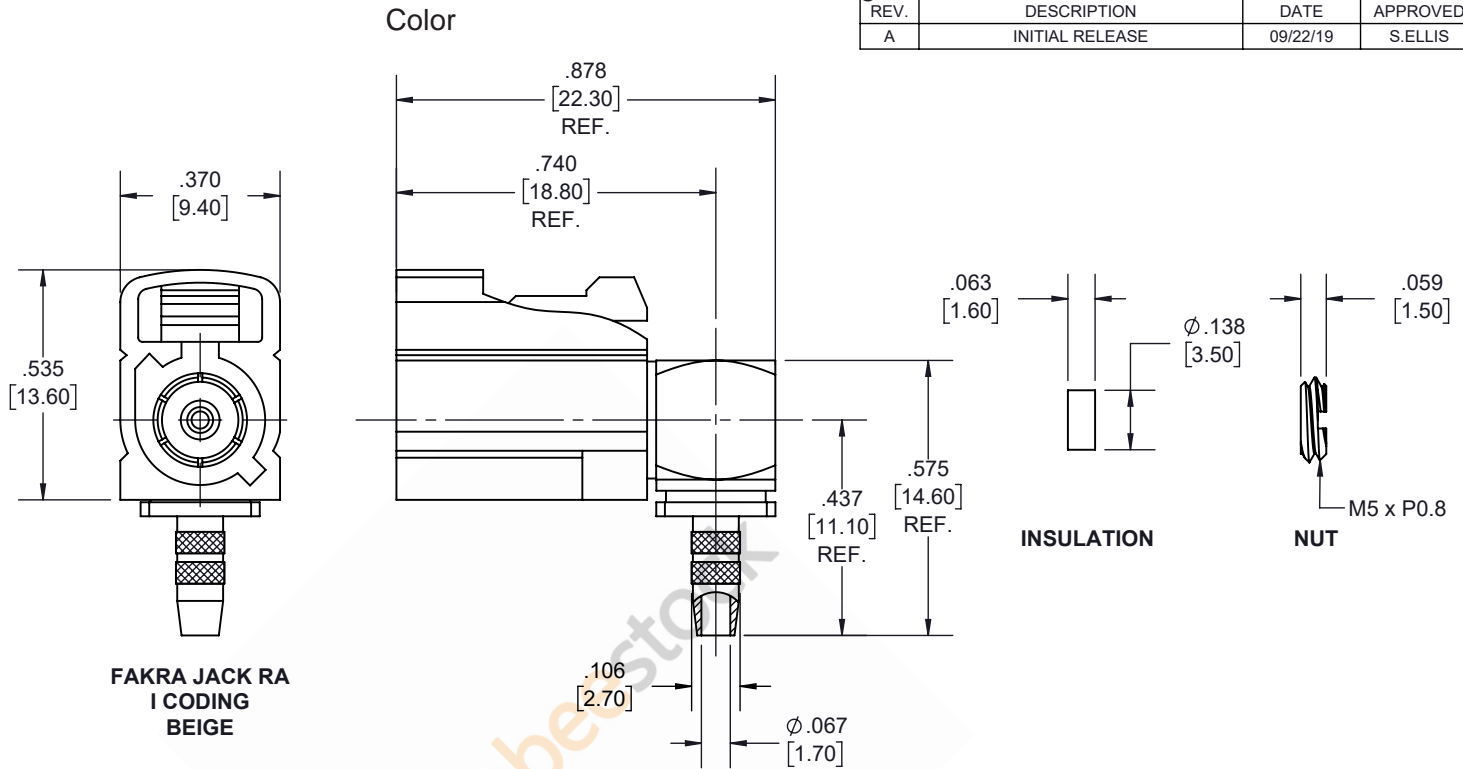

FAKRA Jack Right Angle Connector Crimp/Solder Attachment for

RG174, RG316, RG188, .100 inch, PE-B100, PE-C100, LMR-100, Beige

FAKRA CONFIGURATION			
CODING	JACK	COLOR	APPLICATION
A		BLACK	RADIO WITH PHANTOM SUPPLY
B		WHITE	RADIO WITHOUT PHANTOM SUPPLY
C		BLUE	GPS: TELEMATICS OR NAVIGATION
D		BORDEAUX	GSM: CELLULAR PHONE
H		VIOLET	GPS: TELEMATICS AND NAVIGATION
I		BEIGE	BLUETOOTH
K		CURRY	RADIO WITH IF OUTPUT (ANTENNA DIVERSITY)
Z		WATER BLUE	NEUTRAL CODING

REVISIONS			
REV.	DESCRIPTION	DATE	APPROVED
A	INITIAL RELEASE	09/22/19	S.ELLIS

FAKRA JACK RA I CODING BEIGE

STRIPPING DIMENSIONS

FERRULE

NOTES:

- CABLE ATTACHMENT:
 - OUTER: CRIMP.
 - INNER: SOLDER.
- CRIMP SIZE REQUIRED:
 - FERRULE: .128 [3.25] HEX. CRIMP TOOL
 - CONTACT: SOLDER.

THESE COMMODITIES, TECHNOLOGY OR SOFTWARE WERE EXPORTED FROM THE UNITED STATES IN ACCORDANCE WITH THE EXPORT ADMINISTRATION REGULATIONS. DIVERSION CONTRARY TO U.S. LAW PROHIBITED.

UNLESS OTHERWISE SPECIFIED LEADING DIMENSIONS ARE INCHES DIMENSIONS IN [] ARE MILLIMETERS		 <p>8TH FLOOR, BUILDING 1, YONGFU SCIENCE AND TECHNOLOGY CENTER INDUSTRIAL PARK, NANZHA DISTRICT 5, HUMEN, 523900, DONGGUAN, GUANGDONG, CHINA</p> <p>WEBSITE: www.ebeestock.com EMAIL: sales@ebeestock.com</p>		THE INFORMATION AND DESIGN IN THIS DOCUMENT IS THE PROPERTY OF EBEESTOCK. ALL RIGHTS RESERVED.		
TOLERANCES: .X±.2 [5.08] FRACTIONS ± 1/32 .XX±.01 [25] ANGLES ± 1° .XXX±.005 [13]				SHEET 1 OF 1		
ALL DIMENSIONS SHOWN ARE FOR REFERENCE ONLY.		SCALE N/A				
THIRD-ANGLE PROJECTION		SIZE A	CAGE 53919	DRAWN BY K.DANG	PART NUMBER ET10580	REV A