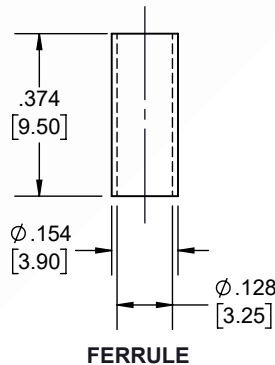

FAKRA Jack Right Angle Connector Crimp/Solder Attachment for

RG174, RG316, RG188, .100 inch, PE-B100, PE-C100, LMR-100, Beige

FAKRA CONFIGURATION			
CODING	JACK	COLOR	APPLICATION
A		BLACK	RADIO WITH PHANTOM SUPPLY
B		WHITE	RADIO WITHOUT PHANTOM SUPPLY
C		BLUE	GPS: TELEMATICS OR NAVIGATION
D		BORDEAUX	GSM: CELLULAR PHONE
H		VIOLET	GPS: TELEMATICS AND NAVIGATION
I		BEIGE	BLUETOOTH
K		CURRY	RADIO WITH IF OUTPUT (ANTENNA DIVERSITY)
Z		WATER BLUE	NEUTRAL CODING

REVISIONS			
REV.	DESCRIPTION	DATE	APPROVED
A	INITIAL RELEASE	09/22/19	S.ELLIS

FAKRA JACK RA I CODING BEIGE

STRIPPING DIMENSIONS

FERRULE

NOTES:

- CABLE ATTACHMENT:
 - OUTER: CRIMP.
 - INNER: SOLDER.
- CRIMP SIZE REQUIRED:
 - FERRULE: .128 [3.25] HEX. CRIMP TOOL
 - CONTACT: SOLDER.

THESE COMMODITIES, TECHNOLOGY OR SOFTWARE WERE EXPORTED FROM THE UNITED STATES IN ACCORDANCE WITH THE EXPORT ADMINISTRATION REGULATIONS. DIVERSION CONTRARY TO U.S. LAW PROHIBITED.

UNLESS OTHERWISE SPECIFIED LEADING DIMENSIONS ARE INCHES DIMENSIONS IN [] ARE MILLIMETERS		 <p>8TH FLOOR, BUILDING 1, YONGFU SCIENCE AND TECHNOLOGY CENTER INDUSTRIAL PARK, NANZHA DISTRICT 5, HUMEN, 523900, DONGGUAN, GUANGDONG, CHINA</p> <p>WEBSITE: www.ebeestock.com EMAIL: sales@ebeestock.com</p>		THE INFORMATION AND DESIGN IN THIS DOCUMENT IS THE PROPERTY OF EBEESTOCK. ALL RIGHTS RESERVED.		
TOLERANCES: .X±.2 [5.08] FRACTIONS ± 1/32 .XX±.01 [25] ANGLES ± 1° .XXX±.005 [13]				SHEET 1 OF 1		
ALL DIMENSIONS SHOWN ARE FOR REFERENCE ONLY.		SCALE N/A				
THIRD-ANGLE PROJECTION		SIZE A	CAGE 53919	DRAWN BY K.DANG	PART NUMBER ET10580	REV A