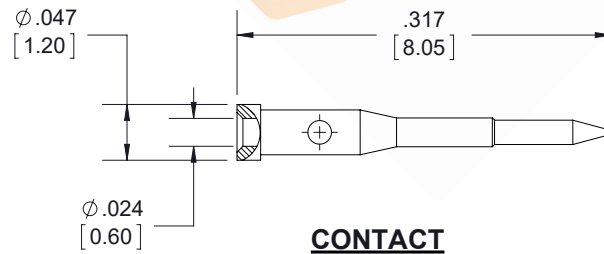

FAKRA Plug Connector Crimp/Solder Attachment for RG174, RG316, RG188, .100 inch, PE-B100, PE-C100, LMR-100, Bordeaux Color

STANDARD TOLERANCES

.X	$\pm 0.2$
.XX	$\pm 0.01$
.XXX	$\pm 0.005$

\*STANDARD TOLERANCES APPLY ONLY TO DIMENSIONS IN INCHES

ebeestock

DWG TITLE

ET10611

CAGE CODE 53919

NOTES:

- UNLESS OTHERWISE SPECIFIED ALL DIMENSIONS ARE NOMINAL.
- ALL SPECIFICATIONS ARE SUBJECT TO CHANGE WITHOUT NOTICE AT ANY TIME.
- DIMENSIONS ARE IN INCHES [mm].

CAD FILE 082917

SCALE N/A

SIZE A

9999