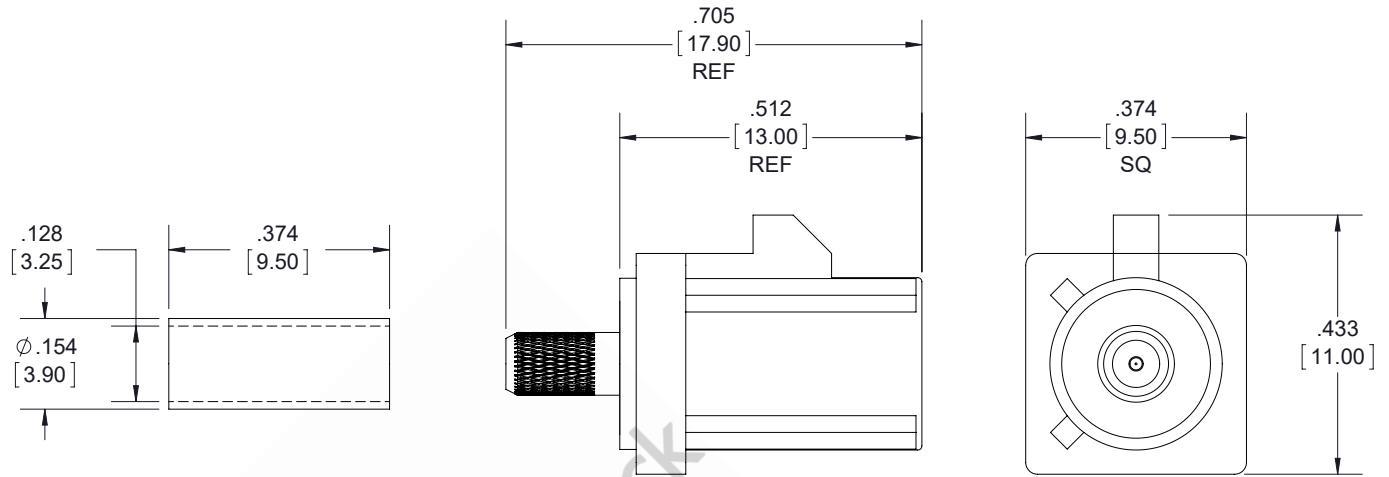

FAKRA Plug Connector Crimp/Solder Attachment for RG174, RG316, RG188, .100 inch, PE-B100, PE-C100, LMR-100, Bordeaux Color

STANDARD TOLERANCES

.X	$\pm 0.2$
.XX	$\pm 0.01$
.XXX	$\pm 0.005$

\*STANDARD TOLERANCES APPLY ONLY TO DIMENSIONS IN INCHES

ebeestock

DWG TITLE

ET10611

CAGE CODE 53919

NOTES:

- UNLESS OTHERWISE SPECIFIED ALL DIMENSIONS ARE NOMINAL.
- ALL SPECIFICATIONS ARE SUBJECT TO CHANGE WITHOUT NOTICE AT ANY TIME.
- DIMENSIONS ARE IN INCHES [mm].

CAD FILE 082917

SCALE N/A

SIZE A

9999