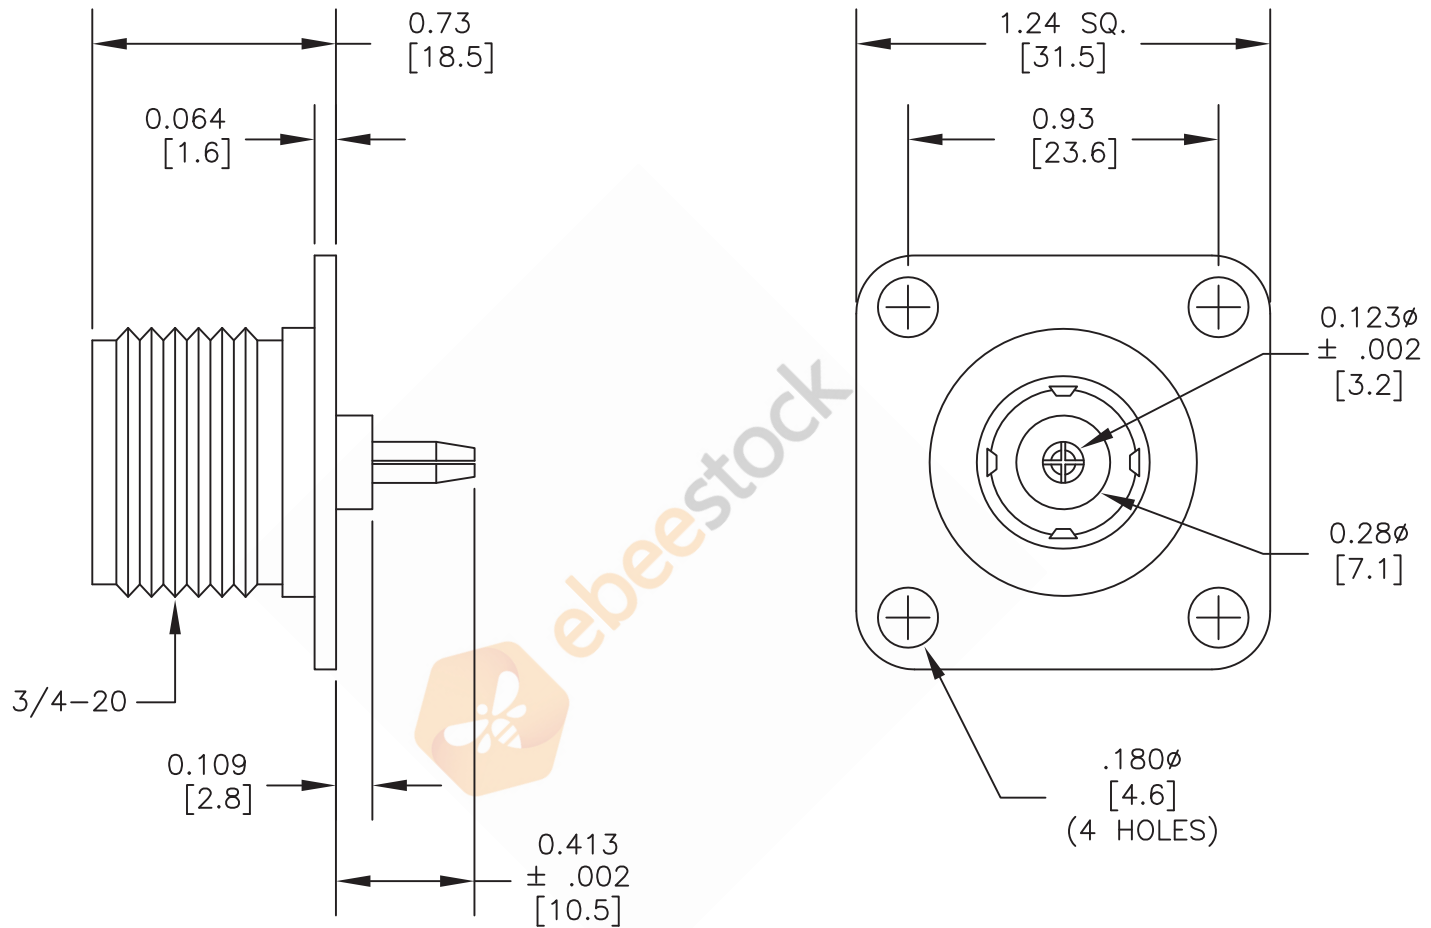

HN Female Field Replaceable Connector 4 Hole Flange
Mount Slotted Contact Terminal, Watt Meter Connector

8TH FLOOR, BUILDING 1, YONGFU SCIENCE AND TECHNOLOGY
CENTER INDUSTRIAL PARK, NANZHA DISTRICT 5,
HUMEN, 523900, DONGGUAN, GUANGDONG, CHINA

ebeestock

WEBSITE: www.ebeestock.com
EMAIL: sales@ebeestock.com

DWG TITLE

ET10632

NOTES:

1. UNLESS OTHERWISE SPECIFIED ALL DIMENSIONS ARE NOMINAL.
2. ALL SPECIFICATIONS ARE SUBJECT TO CHANGE WITHOUT NOTICE AT ANY TIME.
3. DIMENSIONS ARE IN INCHES [mm].
4. FITS MIL-C-17 AND EQUIVALENT CABLES.

REV. A

FSCM NO. 53919

CAD FILE 071312

SCALE N/A

SIZE A

2233