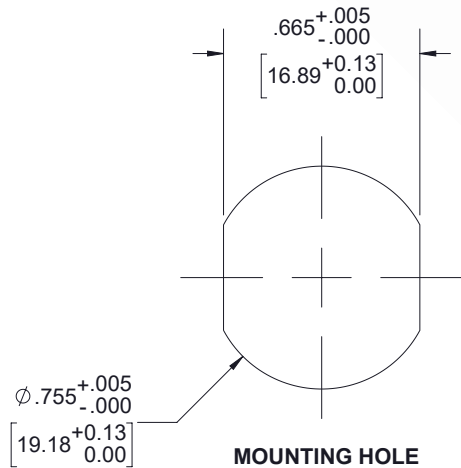

# HN Female Bulkhead Mount Hermetically Sealed Connector Solder Attachment Turret Terminal, .765 inch DD Hole

REVISIONS			
REV.	DESCRIPTION	DATE	APPROVED
A	INITIAL RELEASE	02/01/19	J.GARCIA

UNLESS OTHERWISE SPECIFIED LEADING DIMENSIONS ARE INCHES DIMENSIONS IN [ ] ARE MILLIMETERS		 <b>8TH FLOOR, BUILDING 1, YONGFU SCIENCE AND TECHNOLOGY CENTER INDUSTRIAL PARK, NANZHA DISTRICT 5, HJUMEN, 523900, DONGGUAN, GUANGDONG, CHINA</b> WEBSITE: <a href="http://www.ebeestock.com">www.ebeestock.com</a> EMAIL: <a href="mailto:sales@ebeestock.com">sales@ebeestock.com</a>		THE INFORMATION AND DESIGN IN THIS DOCUMENT IS THE PROPERTY OF EBEESTOCK. ALL RIGHTS RESERVED.		
<b>TOLERANCES:</b> .X±.2 [5.08]    FRACTIONS ± 1/32 .XX±.01 [ .25]    ANGLES ± 1° .XXX±.005 [ .13]				SHEET 1 OF 1		
ALL DIMENSIONS SHOWN ARE FOR REFERENCE ONLY.		SCALE N/A				
THIRD-ANGLE PROJECTION		SIZE A	CAGE 53919	DRAWN BY KDANG	PART NUMBER ET10641	REV A