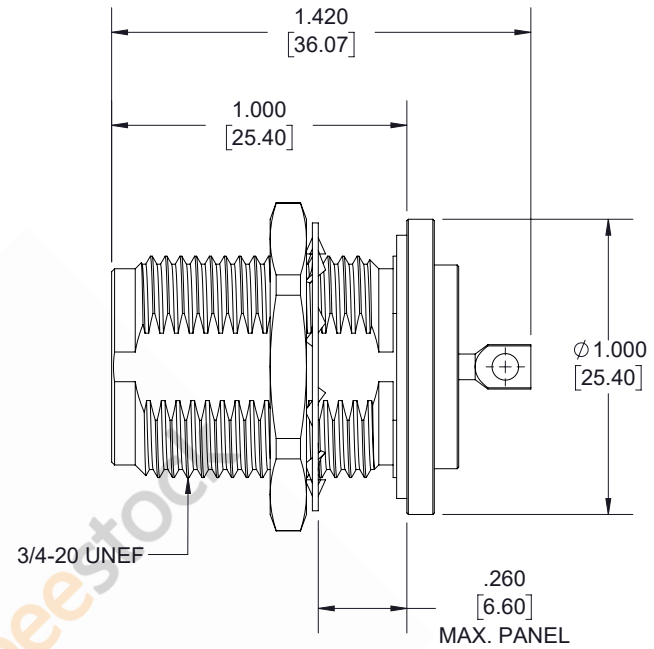

# HN Female Bulkhead Mount Hermetically Sealed Connector Solder Attachment Turret Terminal, .765 inch DD Hole

REVISIONS			
REV.	DESCRIPTION	DATE	APPROVED
A	INITIAL RELEASE	02/01/19	J.GARCIA

UNLESS OTHERWISE SPECIFIED LEADING DIMENSIONS ARE INCHES DIMENSIONS IN [ ] ARE MILLIMETERS		 <b>8TH FLOOR, BUILDING 1, YONGFU SCIENCE AND TECHNOLOGY CENTER INDUSTRIAL PARK, NANZHA DISTRICT 5, HJUMEN, 523900, DONGGUAN, GUANGDONG, CHINA</b> WEBSITE: <a href="http://www.ebeestock.com">www.ebeestock.com</a> EMAIL: <a href="mailto:sales@ebeestock.com">sales@ebeestock.com</a>		THE INFORMATION AND DESIGN IN THIS DOCUMENT IS THE PROPERTY OF EBEESTOCK. ALL RIGHTS RESERVED.		
<b>TOLERANCES:</b> .X±.2 [5.08]    FRACTIONS ± 1/32 .XX±.01 [ .25]    ANGLES ± 1° .XXX±.005 [ .13]				SHEET 1 OF 1		
ALL DIMENSIONS SHOWN ARE FOR REFERENCE ONLY.		SCALE N/A				
THIRD-ANGLE PROJECTION		SIZE A	CAGE 53919	DRAWN BY KDANG	PART NUMBER ET10641	REV A