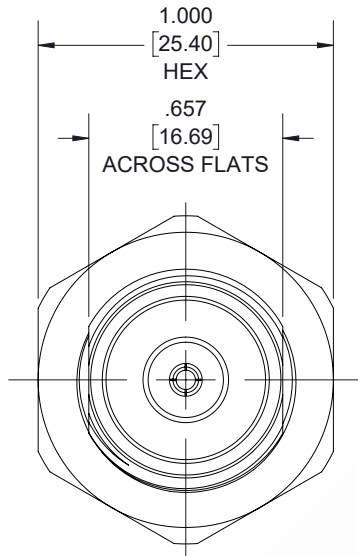

# HN Female Bulkhead Mount Hermetically Sealed Connector Solder Attachment Turret Terminal, .765 inch DD Hole

REVISIONS			
REV.	DESCRIPTION	DATE	APPROVED
A	INITIAL RELEASE	02/01/19	J.GARCIA

UNLESS OTHERWISE SPECIFIED LEADING DIMENSIONS ARE INCHES DIMENSIONS IN [ ] ARE MILLIMETERS		 <b>8TH FLOOR, BUILDING 1, YONGFU SCIENCE AND TECHNOLOGY CENTER INDUSTRIAL PARK, NANZHA DISTRICT 5, HJUMEN, 523900, DONGGUAN, GUANGDONG, CHINA</b> WEBSITE: <a href="http://www.ebeestock.com">www.ebeestock.com</a> EMAIL: <a href="mailto:sales@ebeestock.com">sales@ebeestock.com</a>		THE INFORMATION AND DESIGN IN THIS DOCUMENT IS THE PROPERTY OF EBEESTOCK. ALL RIGHTS RESERVED.		
<b>TOLERANCES:</b> .X±.2 [5.08]    FRACTIONS ± 1/32 .XX±.01 [ .25]    ANGLES ± 1° .XXX±.005 [ .13]				SHEET 1 OF 1		
ALL DIMENSIONS SHOWN ARE FOR REFERENCE ONLY.		SCALE N/A				
THIRD-ANGLE PROJECTION		SIZE A	CAGE 53919	DRAWN BY KDANG	PART NUMBER ET10641	REV A