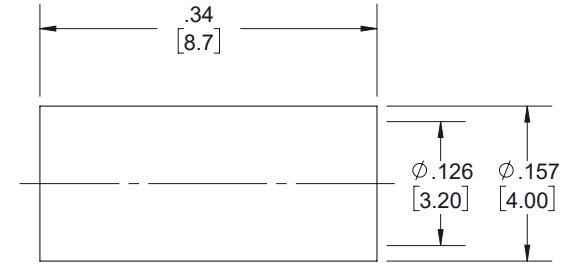

**MCX Plug Connector Crimp/Solder Attachment for RG316, RG174,  
RG188, LMR-100, PE-B100, PE-C100, 0.100 inch**

REVISIONS			
REV.	DESCRIPTION	DATE	APPROVED
A	PCR PE4551 20200917	10/10/2020	SRAUTUS

**STRIPPING DIMENSIONS**

**CRIMP SIZE REQUIRED**

**CONTACT: SOLDER  
FERRULE: .138" HEX CRIMP TOOL**

THESE COMMODITIES, TECHNOLOGY OR SOFTWARE WERE EXPORTED FROM THE UNITED STATES IN ACCORDANCE WITH THE EXPORT ADMINISTRATION REGULATIONS. DIVERSION CONTRARY TO U.S. LAW PROHIBITED.

UNLESS OTHERWISE SPECIFIED LEADING DIMENSIONS ARE INCHES DIMENSIONS IN [ ] ARE MILLIMETERS <b>TOLERANCES:</b> .X = ±.2 [5.08]      FRACTIONS ± 1/32 .XX = ±.02 [.51]      ANGLES ± 1° .XXX = ±.005 [.13]		<b>THIRD-ANGLE PROJECTION</b>  THE INFORMATION AND DESIGN IN THIS DOCUMENT IS THE PROPERTY OF EBEEESTOCK. ALL RIGHTS RESERVED.		
<b>CABLE LENGTH (L) TOLERANCES:</b> L ≤ 12 [305] = +1 [25] / -0 12 [305] < L ≤ 60 [1524] = +2 [51] / -0 60 [1524] < L ≤ 120 [3048] = +4 [102] / -0 120 [3048] < L ≤ 300 [7620] = +6 [152] / -0 300 [7620] < L = +5%L / -0 ALL DIMENSIONS SHOWN ARE FOR REFERENCE ONLY.				
8TH FLOOR, BUILDING 1, YONGFU SCIENCE AND TECHNOLOGY CENTER INDUSTRIAL PARK, NANZHA DISTRICT 5.HUMEN,523800,DONGGUAN, GUANGDONG, CHINA WEBSITE: <a href="http://www.ebeestock.com">www.ebeestock.com</a> EMAIL: <a href="mailto:sales@ebeestock.com">sales@ebeestock.com</a>				
SIZE	CAGE CODE	DRAWN BY	ITEM NO.	REV
A	53919	SLI	ET10674	A
SHEET 1 OF 1		SCALE N/A		