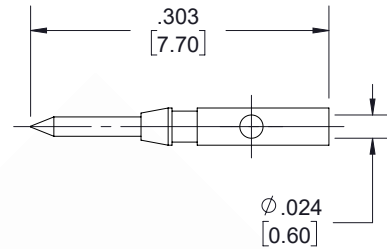

**MCX Plug Connector Crimp/Solder Attachment for RG316, RG174,  
RG188, LMR-100, PE-B100, PE-C100, 0.100 inch**

REVISIONS			
REV.	DESCRIPTION	DATE	APPROVED
A	PCR PE4551 20200917	10/10/2020	SRAUTUS

**STRIPPING DIMENSIONS**

**CRIMP SIZE REQUIRED**

**CONTACT: SOLDER  
FERRULE: .138" HEX CRIMP TOOL**

THESE COMMODITIES, TECHNOLOGY OR SOFTWARE WERE EXPORTED FROM THE UNITED STATES IN ACCORDANCE WITH THE EXPORT ADMINISTRATION REGULATIONS. DIVERSION CONTRARY TO U.S. LAW PROHIBITED.

UNLESS OTHERWISE SPECIFIED LEADING DIMENSIONS ARE INCHES DIMENSIONS IN [ ] ARE MILLIMETERS <b>TOLERANCES:</b> .X = ±.2 [5.08]      FRACTIONS ± 1/32 .XX = ±.02 [.51]      ANGLES ± 1° .XXX = ±.005 [.13]		<b>THIRD-ANGLE PROJECTION</b>  THE INFORMATION AND DESIGN IN THIS DOCUMENT IS THE PROPERTY OF EBEEESTOCK. ALL RIGHTS RESERVED.		
<b>CABLE LENGTH (L) TOLERANCES:</b> L ≤ 12 [305] = +1 [25] / -0 12 [305] < L ≤ 60 [1524] = +2 [51] / -0 60 [1524] < L ≤ 120 [3048] = +4 [102] / -0 120 [3048] < L ≤ 300 [7620] = +6 [152] / -0 300 [7620] < L = +5%L / -0 ALL DIMENSIONS SHOWN ARE FOR REFERENCE ONLY.				
8TH FLOOR, BUILDING 1, YONGFU SCIENCE AND TECHNOLOGY CENTER INDUSTRIAL PARK, NANZHA DISTRICT 5.HUMEN,523800,DONGGUAN, GUANGDONG, CHINA WEBSITE: <a href="http://www.ebeestock.com">www.ebeestock.com</a> EMAIL: <a href="mailto:sales@ebeestock.com">sales@ebeestock.com</a>				
SIZE	CAGE CODE	DRAWN BY	ITEM NO.	REV
A	53919	SLI	ET10674	A
SHEET 1 OF 1		SCALE N/A		