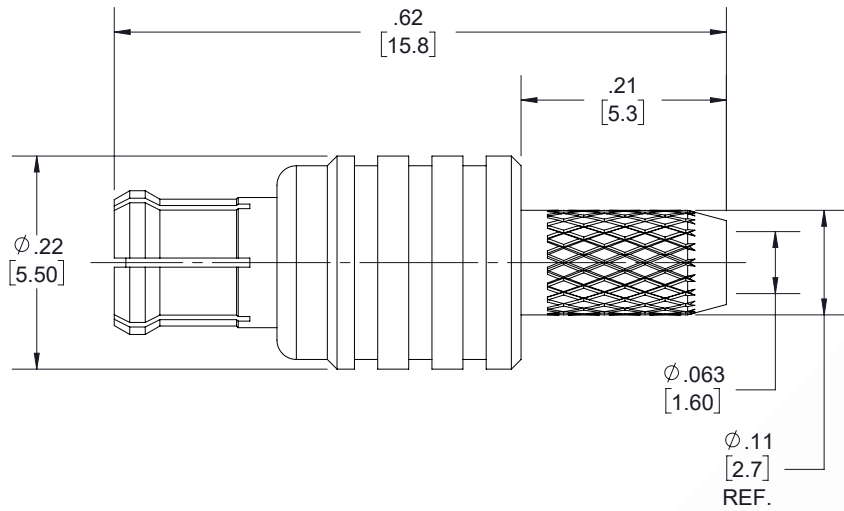

**MCX Plug Connector Crimp/Solder Attachment for RG316, RG174,  
RG188, LMR-100, PE-B100, PE-C100, 0.100 inch**

REVISIONS			
REV.	DESCRIPTION	DATE	APPROVED
A	PCR PE4551 20200917	10/10/2020	SRAUTUS

**STRIPPING DIMENSIONS**

**CRIMP SIZE REQUIRED**

**CONTACT: SOLDER  
FERRULE: .138" HEX CRIMP TOOL**

THESE COMMODITIES, TECHNOLOGY OR SOFTWARE WERE EXPORTED FROM THE UNITED STATES IN ACCORDANCE WITH THE EXPORT ADMINISTRATION REGULATIONS. DIVERSION CONTRARY TO U.S. LAW PROHIBITED.

UNLESS OTHERWISE SPECIFIED LEADING DIMENSIONS ARE INCHES DIMENSIONS IN [ ] ARE MILLIMETERS <b>TOLERANCES:</b> .X = ±.2 [5.08]      FRACTIONS ± 1/32 .XX = ±.02 [.51]      ANGLES ± 1° .XXX = ±.005 [.13]		<b>THIRD-ANGLE PROJECTION</b>  THE INFORMATION AND DESIGN IN THIS DOCUMENT IS THE PROPERTY OF EBEEESTOCK. ALL RIGHTS RESERVED.		
<b>CABLE LENGTH (L) TOLERANCES:</b> L ≤ 12 [305] = +1 [25] / -0 12 [305] < L ≤ 60 [1524] = +2 [51] / -0 60 [1524] < L ≤ 120 [3048] = +4 [102] / -0 120 [3048] < L ≤ 300 [7620] = +6 [152] / -0 300 [7620] < L = +5%L / -0 ALL DIMENSIONS SHOWN ARE FOR REFERENCE ONLY.				
8TH FLOOR, BUILDING 1, YONGFU SCIENCE AND TECHNOLOGY CENTER INDUSTRIAL PARK, NANZHA DISTRICT 5.HUMEN,523800,DONGGUAN, GUANGDONG, CHINA WEBSITE: <a href="http://www.ebeestock.com">www.ebeestock.com</a> EMAIL: <a href="mailto:sales@ebeestock.com">sales@ebeestock.com</a>				
SIZE	CAGE CODE	DRAWN BY	ITEM NO.	REV
A	53919	SLI	ET10674	A
SHEET 1 OF 1		SCALE N/A		