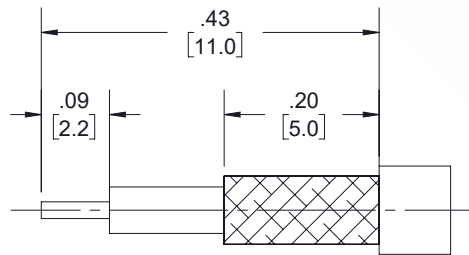

**MCX Plug Connector Crimp/Solder Attachment for RG316, RG174,  
RG188, LMR-100, PE-B100, PE-C100, 0.100 inch**

REVISIONS			
REV.	DESCRIPTION	DATE	APPROVED
A	PCR PE4551 20200917	10/10/2020	SRAUTUS

**STRIPPING DIMENSIONS**

**CRIMP SIZE REQUIRED**

**CONTACT: SOLDER  
FERRULE: .138" HEX CRIMP TOOL**

THESE COMMODITIES, TECHNOLOGY OR SOFTWARE WERE EXPORTED FROM THE UNITED STATES IN ACCORDANCE WITH THE EXPORT ADMINISTRATION REGULATIONS. DIVERSION CONTRARY TO U.S. LAW PROHIBITED.

UNLESS OTHERWISE SPECIFIED LEADING DIMENSIONS ARE INCHES DIMENSIONS IN [ ] ARE MILLIMETERS <b>TOLERANCES:</b> .X = ±.2 [5.08]      FRACTIONS ± 1/32 .XX = ±.02 [.51]      ANGLES ± 1° .XXX = ±.005 [.13]		<b>THIRD-ANGLE PROJECTION</b>  THE INFORMATION AND DESIGN IN THIS DOCUMENT IS THE PROPERTY OF EBEEESTOCK. ALL RIGHTS RESERVED.		
<b>CABLE LENGTH (L) TOLERANCES:</b> L ≤ 12 [305] = +1 [25] / -0 12 [305] < L ≤ 60 [1524] = +2 [51] / -0 60 [1524] < L ≤ 120 [3048] = +4 [102] / -0 120 [3048] < L ≤ 300 [7620] = +6 [152] / -0 300 [7620] < L = +5%L / -0 ALL DIMENSIONS SHOWN ARE FOR REFERENCE ONLY.				
8TH FLOOR, BUILDING 1, YONGFU SCIENCE AND TECHNOLOGY CENTER INDUSTRIAL PARK, NANZHA DISTRICT 5.HUMEN,523800,DONGGUAN, GUANGDONG, CHINA WEBSITE: <a href="http://www.ebeestock.com">www.ebeestock.com</a> EMAIL: <a href="mailto:sales@ebeestock.com">sales@ebeestock.com</a>				
SIZE	CAGE CODE	DRAWN BY	ITEM NO.	REV
A	53919	SLI	ET10674	A
SHEET 1 OF 1		SCALE N/A		