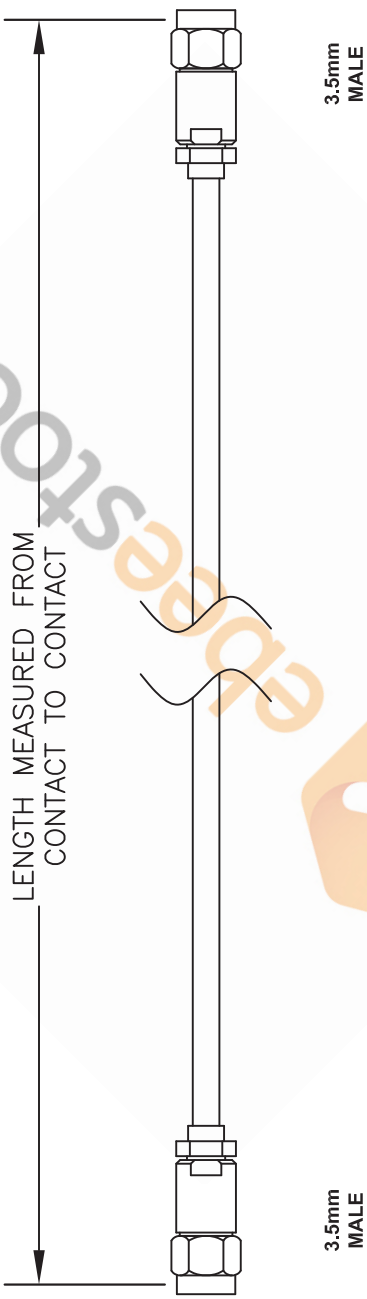

3.5mm Male to 3.5mm Male Cable 12 Inch Length Using RG402 Coax

Standard Lengths	
-12	12"
-24	24"
-36	36"
-48	48"
-60	60"
-XXX	Custom Length in Inches

NOTES:
 1. UNLESS OTHERWISE SPECIFIED ALL DIMENSIONS ARE NOMINAL.
 2. ALL SPECIFICATIONS ARE SUBJECT TO CHANGE WITHOUT NOTICE AT ANY TIME.
 3. DIMENSIONS ARE IN INCHES (mm).
 4. LENGTH TOLERANCE IS $\pm 1.5\%$ OR $3/8"$, WHICHEVER IS GREATER.

DWG TITLE
ET13706

ebeeStock
 8TH FLOOR, BUILDING 1, YONGFU SCIENCE AND TECHNOLOGY
 CENTER INDUSTRIAL PARK, NANZHA DISTRICT 5,
 HUMEN, 523900, DONG GUAN, GUANGDONG, CHINA
 WEBSITE: www.ebeeStock.com
 EMAIL: sales@ebeeStock.com

REV. A	FSCM NO. 53919	CAD FILE 020408	SCALE N/A	SIZE A	127
--------	----------------	-----------------	-----------	--------	-----