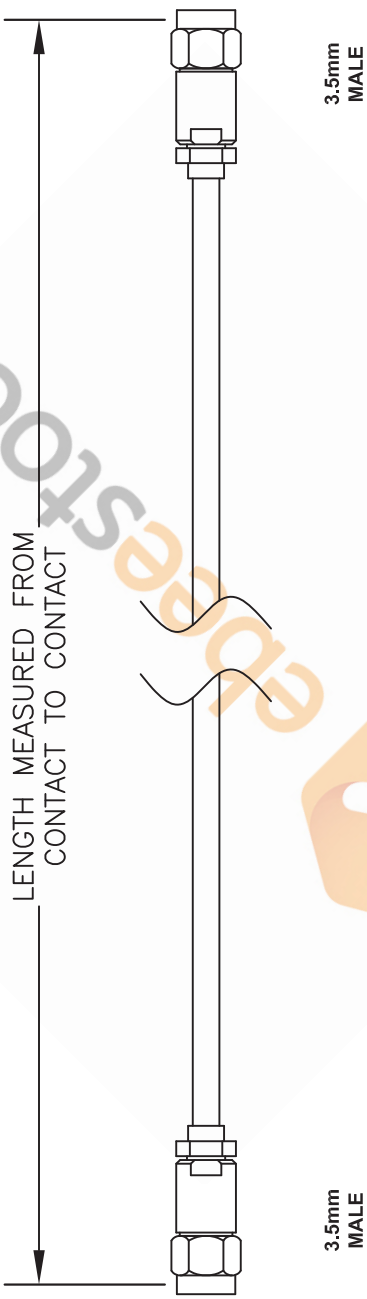

3.5mm Male to 3.5mm Male Cable 18 Inch Length Using RG402 Coax

Standard Lengths	
-12	12"
-24	24"
-36	36"
-48	48"
-60	60"
-XXX	Custom Length in Inches

NOTES:
 1. UNLESS OTHERWISE SPECIFIED ALL DIMENSIONS ARE NOMINAL.
 2. ALL SPECIFICATIONS ARE SUBJECT TO CHANGE WITHOUT NOTICE AT ANY TIME.
 3. DIMENSIONS ARE IN INCHES (mm).
 4. LENGTH TOLERANCE IS $\pm 1.5\%$ OR $3/8"$, WHICHEVER IS GREATER.

DWG TITLE	
9H% +\$+	
REV. A	FSCM NO. 53919
CAD FILE	020408
SCALE	N/A
SIZE	A
127	

ebeeStock

8TH FLOOR, BUILDING 1, YONGFU SCIENCE AND TECHNOLOGY
 CENTER INDUSTRIAL PARK, NANZHA DISTRICT 5,
 HUMEN, 523900, DONGGUAN, GUANGDONG, CHINA