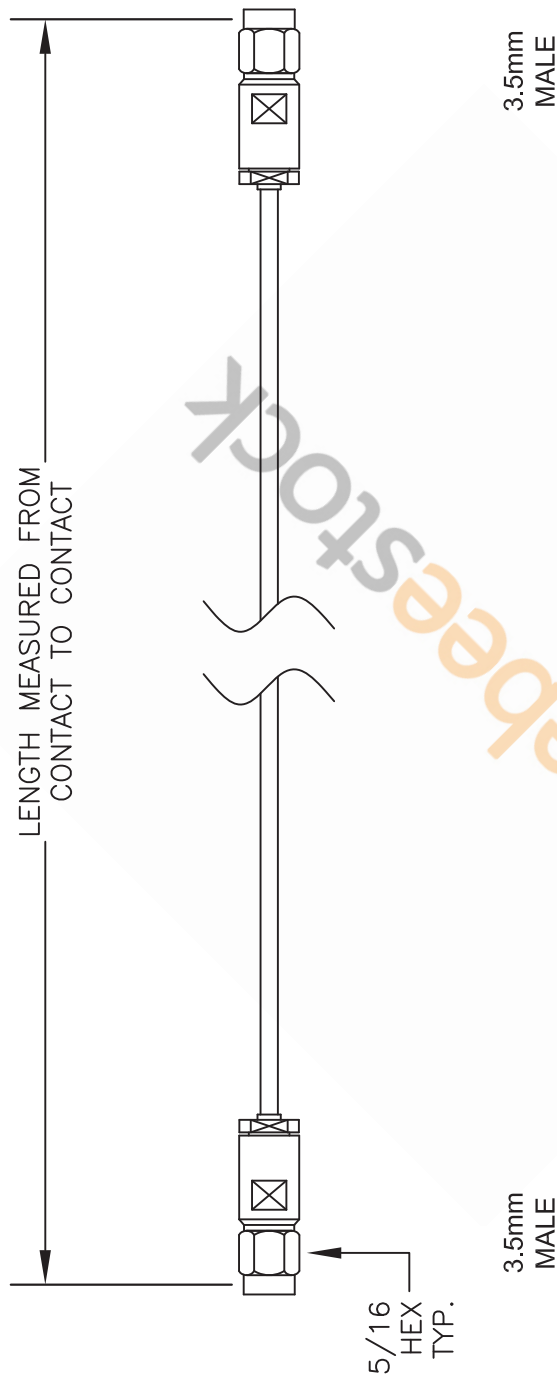

3.5mm Male to 3.5mm Male Cable 6 Inch Length Using Coax, LF Solder, RoHS

<p><b>8TH FLOOR, BUILDING 1, YONGFU SCIENCE AND TECHNOLOGY CENTER INDUSTRIAL PARK, NANZHA DISTRICT 5, HUMEN, 523900, DONG GUAN, GUANGDONG, CHINA</b></p> <p><b>www.ebeestock.com</b> <b>EMAIL: sales@ebeestock.com</b></p>	<p>DWG TITLE</p> <p><b>9H% +)</b></p>	<p>NOTES:</p> <ol style="list-style-type: none"> <li>1. UNLESS OTHERWISE SPECIFIED ALL DIMENSIONS ARE NOMINAL.</li> <li>2. ALL SPECIFICATIONS ARE SUBJECT TO CHANGE WITHOUT NOTICE AT ANY TIME.</li> <li>3. DIMENSIONS ARE IN INCHES [mm].</li> <li>4. LENGTH TOLERANCE IS <math>\pm 1.5\%</math> OR <math>3/8"</math>, WHICHEVER IS GREATER.</li> </ol>
<p><b>CAGE CODE 53919</b></p>	<p>CAD FILE 101716</p> <p>SCALE N/A</p> <p>SIZE A</p>	<p>2233</p>