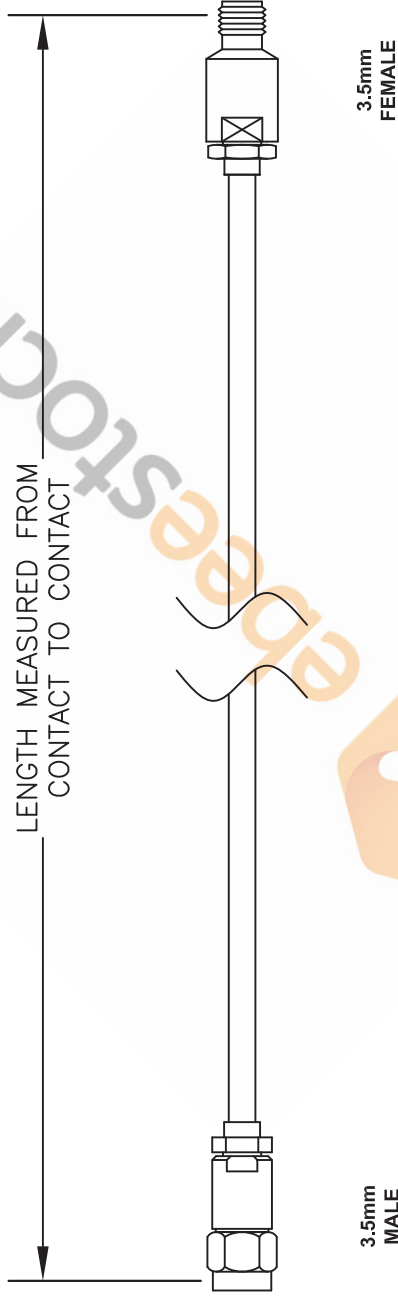

3.5mm Male to 3.5mm Female Cable 6 Inch Length Using RG402 Coax

Standard Lengths	
-12	12"
-24	24"
-36	36"
-48	48"
-60	60"
-XXX	Custom Length in Inches

DWG TITLE

**9H% + \* %**

- NOTES:
1. UNLESS OTHERWISE SPECIFIED ALL DIMENSIONS ARE NOMINAL.
  2. ALL SPECIFICATIONS ARE SUBJECT TO CHANGE WITHOUT NOTICE AT ANY TIME.
  3. DIMENSIONS ARE IN INCHES (mm).
  4. LENGTH TOLERANCE IS  $\pm 1.5\%$  OR  $3/8"$ , WHICHEVER IS GREATER.

**ebeeStock**

REV. A	FSCM NO. 53919	CAD FILE 020408	SCALE N/A	SIZE A	127
--------	----------------	-----------------	-----------	--------	-----