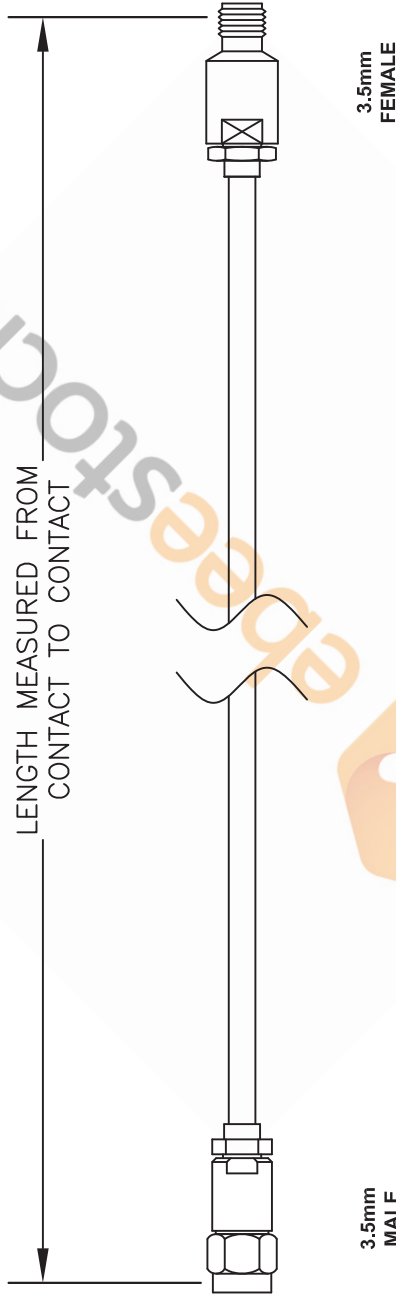

3.5mm Male to 3.5mm Female Cable 12 Inch Length Using RG402 Coax

Standard Lengths	
-12	12"
-24	24"
-36	36"
-48	48"
-60	60"
-XXX	Custom Length in Inches

DWG TITLE

9H% + * &

- NOTES:
1. UNLESS OTHERWISE SPECIFIED ALL DIMENSIONS ARE NOMINAL.
 2. ALL SPECIFICATIONS ARE SUBJECT TO CHANGE WITHOUT NOTICE AT ANY TIME.
 3. DIMENSIONS ARE IN INCHES (mm).
 4. LENGTH TOLERANCE IS $\pm 1.5\%$ OR $3/8"$, WHICHEVER IS GREATER.

8TH FLOOR, BUILDING 1, YONGFU SCIENCE AND TECHNOLOGY CENTER INDUSTRIAL PARK, NANZHA DISTRICT 5, HUMEN, 523900, DONGGUAN, GUANGDONG, CHINA

WEBSITE: www.ebeestock.com
EMAIL: sales@ebeestock.com

ebeeStock

REV. A	FSCM NO. 53919	CAD FILE 020408	SCALE N/A	SIZE A	127
--------	----------------	-----------------	-----------	--------	-----