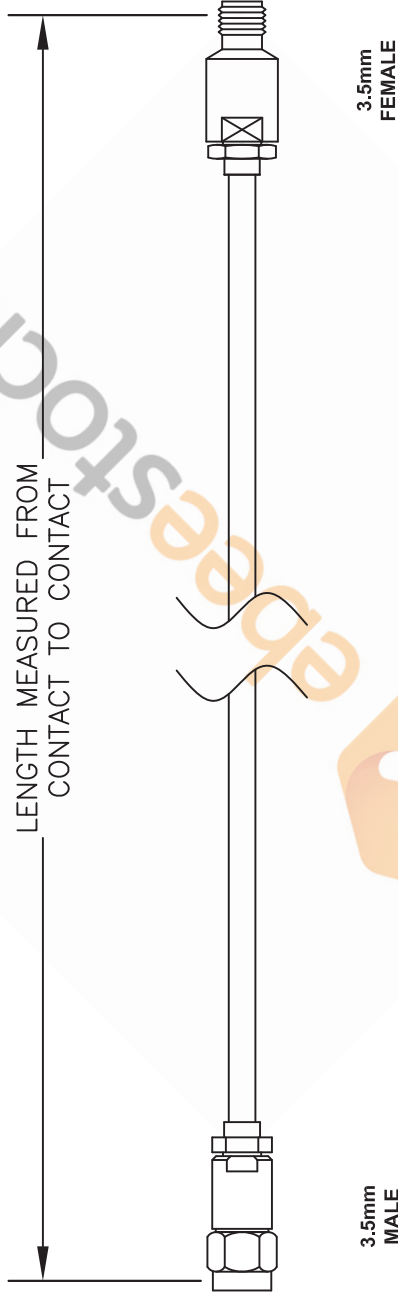

3.5mm Male to 3.5mm Female Cable 18 Inch Length Using RG402 Coax

Standard Lengths	
-12	12"
-24	24"
-36	36"
-48	48"
-60	60"
-XXX	Custom Length in Inches

DWG TITLE

9H% + * ' !

- NOTES:
1. UNLESS OTHERWISE SPECIFIED ALL DIMENSIONS ARE NOMINAL.
 2. ALL SPECIFICATIONS ARE SUBJECT TO CHANGE WITHOUT NOTICE AT ANY TIME.
 3. DIMENSIONS ARE IN INCHES (mm).
 4. LENGTH TOLERANCE IS $\pm 1.5\%$ OR $3/8"$, WHICHEVER IS GREATER.

REV. A	FSCM NO. 53919	CAD FILE 020408	SCALE N/A	SIZE A	127
--------	----------------	-----------------	-----------	--------	-----