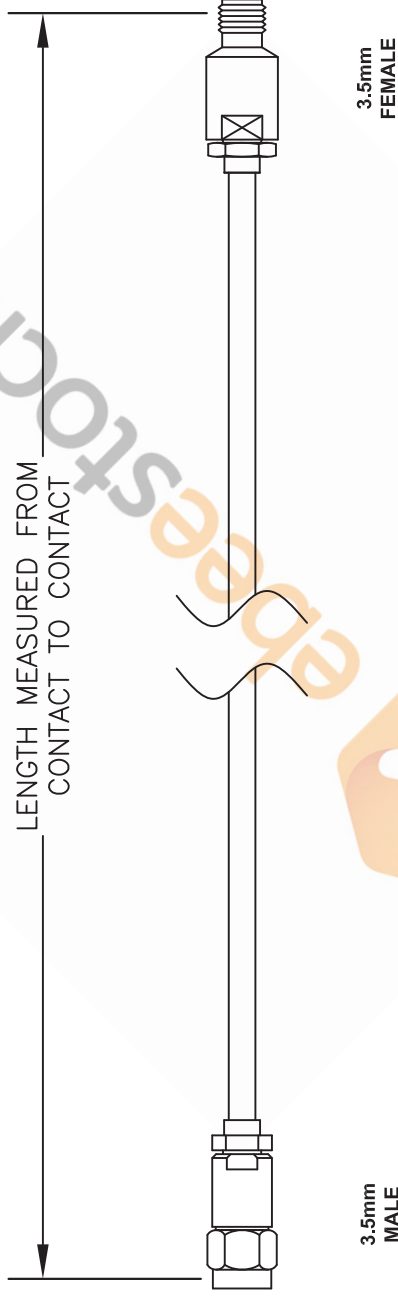

3.5mm Male to 3.5mm Female Cable 24 Inch Length Using RG402 Coax

Standard Lengths	
-12	12"
-24	24"
-36	36"
-48	48"
-60	60"
-XXX	Custom Length in Inches

DWG TITLE

9H% +*

- NOTES:
1. UNLESS OTHERWISE SPECIFIED ALL DIMENSIONS ARE NOMINAL.
 2. ALL SPECIFICATIONS ARE SUBJECT TO CHANGE WITHOUT NOTICE AT ANY TIME.
 3. DIMENSIONS ARE IN INCHES (mm).
 4. LENGTH TOLERANCE IS $\pm 1.5\%$ OR $3/8"$, WHICHEVER IS GREATER.

FSCM NO. 53919

CAD FILE 020408

SCALE N/A

SIZE A

127