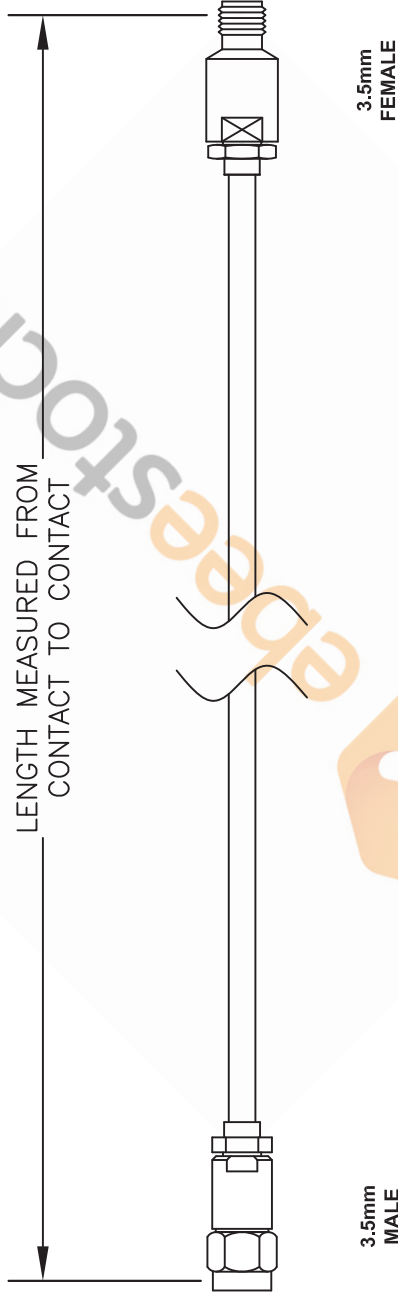

3.5mm Male to 3.5mm Female Cable 36 Inch Length Using RG402 Coax

Standard Lengths	
-12	12"
-24	24"
-36	36"
-48	48"
-60	60"
-XXX	Custom Length in Inches

DWG TITLE

9H% + *

- NOTES:
1. UNLESS OTHERWISE SPECIFIED ALL DIMENSIONS ARE NOMINAL.
 2. ALL SPECIFICATIONS ARE SUBJECT TO CHANGE WITHOUT NOTICE AT ANY TIME.
 3. DIMENSIONS ARE IN INCHES (mm).
 4. LENGTH TOLERANCE IS $\pm 1.5\%$ OR $3/8"$, WHICHEVER IS GREATER.

8TH FLOOR, BUILDING 1, YONGFU SCIENCE AND TECHNOLOGY CENTER INDUSTRIAL PARK, NANZHA DISTRICT 5, HUMEN, 523900, DONGGUAN, GUANGDONG, CHINA

WEBSITE: www.ebeestock.com
EMAIL: sales@ebeestock.com

ebeestock

REV. A	FSCM NO. 53919	CAD FILE 020408	SCALE N/A	SIZE A	127
--------	----------------	-----------------	-----------	--------	-----