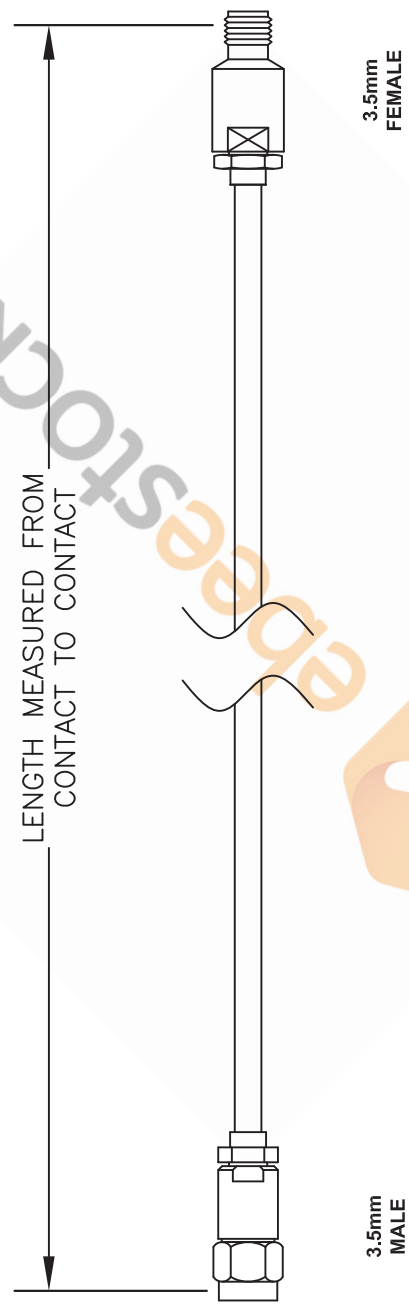

3.5mm Male to 3.5mm Female Cable 48 Inch Length Using RG402 Coax

Standard Lengths	
-12	12"
-24	24"
-36	36"
-48	48"
-60	60"
-XXX	Custom Length in Inches

**8TH FLOOR, BUILDING 1, YONGFU SCIENCE AND TECHNOLOGY CENTER INDUSTRIAL PARK, NANZHA DISTRICT 5, HUMEN, 523900, DONGGUAN, GUANGDONG, CHINA**

WEBSITE: [www.ebeestock.com](http://www.ebeestock.com)  
 EMAIL: [sales@ebeestock.com](mailto:sales@ebeestock.com)

DWG TITLE

**9H% + \* \***

REV. A      FSCM NO. 53919      CAD FILE 020408      SCALE N/A      SIZE A      127

NOTES:

1. UNLESS OTHERWISE SPECIFIED ALL DIMENSIONS ARE NOMINAL.
2. ALL SPECIFICATIONS ARE SUBJECT TO CHANGE WITHOUT NOTICE AT ANY TIME.
3. DIMENSIONS ARE IN INCHES (mm).
4. LENGTH TOLERANCE IS  $\pm 1.5\%$  OR  $3/8"$ , WHICHEVER IS GREATER.