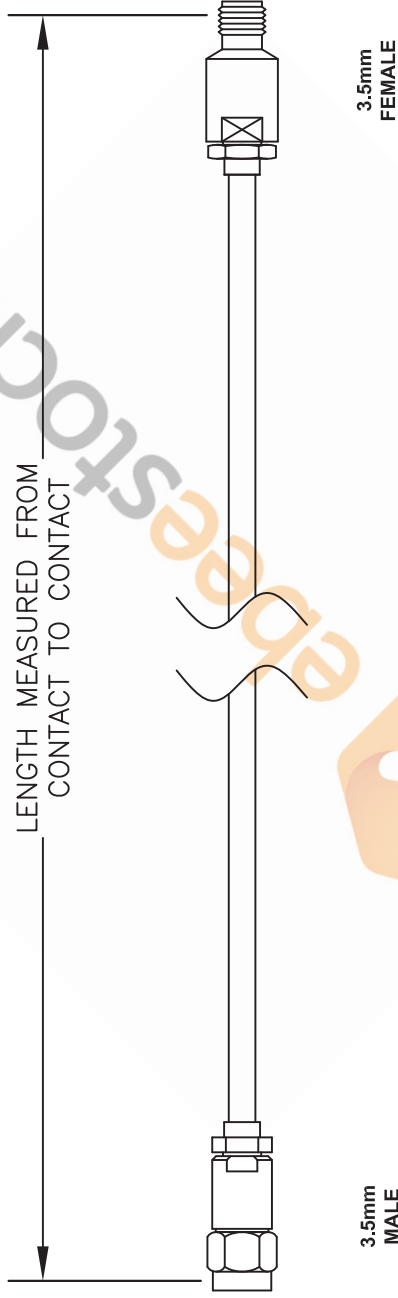

3.5mm Male to 3.5mm Female Cable 60 Inch Length Using RG402 Coax

Standard Lengths	
-12	12"
-24	24"
-36	36"
-48	48"
-60	60"
-XXX	Custom Length in Inches

DWG TITLE

9H% +* +

- NOTES:
1. UNLESS OTHERWISE SPECIFIED ALL DIMENSIONS ARE NOMINAL.
 2. ALL SPECIFICATIONS ARE SUBJECT TO CHANGE WITHOUT NOTICE AT ANY TIME.
 3. DIMENSIONS ARE IN INCHES (mm).
 4. LENGTH TOLERANCE IS $\pm 1.5\%$ OR $3/8"$, WHICHEVER IS GREATER.

8TH FLOOR, BUILDING 1, YONGFU SCIENCE AND TECHNOLOGY CENTER INDUSTRIAL PARK, NANZHA DISTRICT 5, HUMEN, 523900, DONGGUAN, GUANGDONG, CHINA

WEBSITE: www.ebeestock.com
EMAIL: sales@ebeestock.com

ebeeStock

REV. A	FSCM NO. 53919	CAD FILE 020408	SCALE N/A	SIZE A	127
--------	----------------	-----------------	-----------	--------	-----