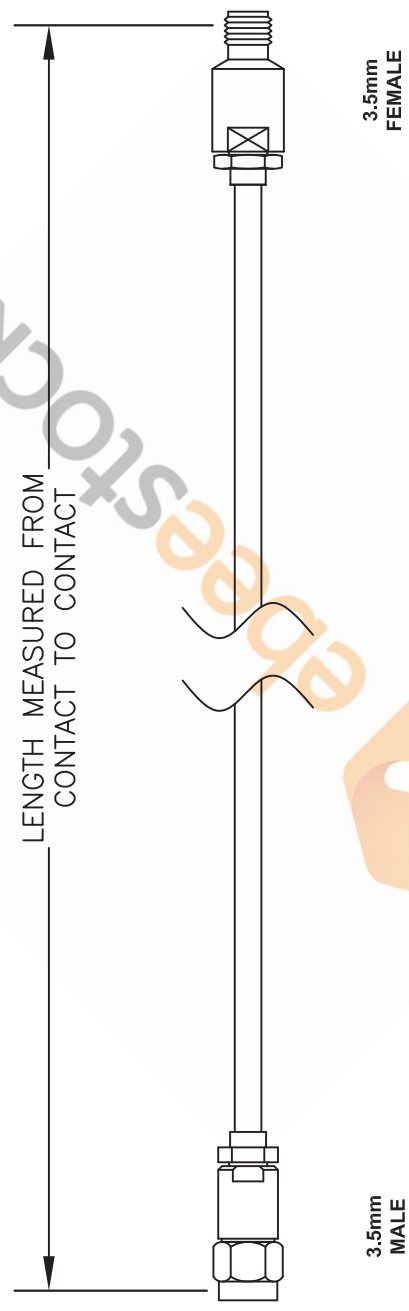

3.5mm Male to 3.5mm Female Cable 12 Inch Length Using RG402 Coax, LF Solder, RoHS

Standard Lengths	
-12	12"
-24	24"
-36	36"
-48	48"
-60	60"
-XXX	Custom Length in Inches

NOTES:
 1. UNLESS OTHERWISE SPECIFIED ALL DIMENSIONS ARE NOMINAL.
 2. ALL SPECIFICATIONS ARE SUBJECT TO CHANGE WITHOUT NOTICE AT ANY TIME.
 3. DIMENSIONS ARE IN INCHES (mm).
 4. LENGTH TOLERANCE IS $\pm 1.5\%$ OR $3/8"$, WHICHEVER IS GREATER.

DWG TITLE
9H% +* -

ebeestock
 8TH FLOOR, BUILDING 1, YONGFU SCIENCE AND TECHNOLOGY CENTER INDUSTRIAL PARK, NANZHA DISTRICT 5, HUMEN, 523900, DONGGUAN, GUANGDONG, CHINA
 WEBSITE: www.ebeestock.com
 EMAIL: sales@ebeestock.com

REV. A	FSCM NO. 53919	CAD FILE 020408	SCALE N/A	SIZE A	127
--------	----------------	-----------------	-----------	--------	-----