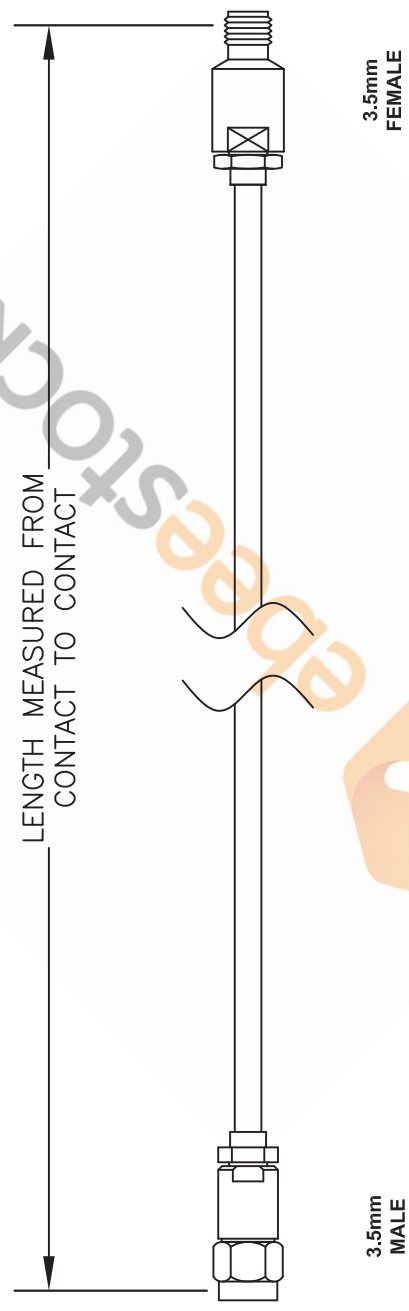

3.5mm Male to 3.5mm Female Cable 24 Inch Length Using RG402 Coax, LF Solder, RoHS

Standard Lengths	
-12	12"
-24	24"
-36	36"
-48	48"
-60	60"
-XXX	Custom Length in Inches

NOTES:
 1. UNLESS OTHERWISE SPECIFIED ALL DIMENSIONS ARE NOMINAL.
 2. ALL SPECIFICATIONS ARE SUBJECT TO CHANGE WITHOUT NOTICE AT ANY TIME.
 3. DIMENSIONS ARE IN INCHES (mm).
 4. LENGTH TOLERANCE IS $\pm 1.5\%$ OR $3/8"$, WHICHEVER IS GREATER.

REV. A	FSCM NO. 53919	CAD FILE 020408	SCALE N/A	SIZE A	127
--------	----------------	-----------------	-----------	--------	-----