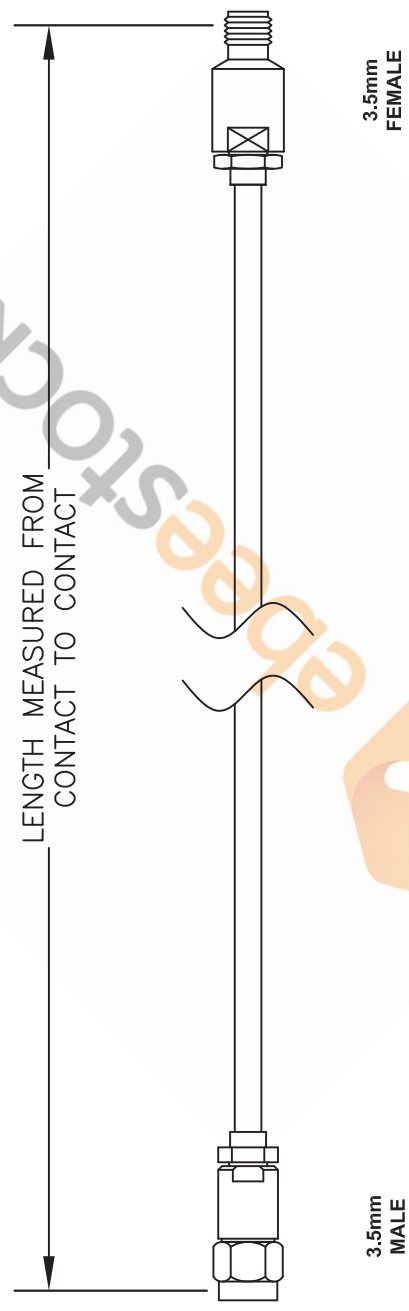

3.5mm Male to 3.5mm Female Cable 36 Inch Length Using RG402 Coax, LF Solder, RoHS

Standard Lengths	
-12	12"
-24	24"
-36	36"
-48	48"
-60	60"
-XXX	Custom Length in Inches

NOTES:
 1. UNLESS OTHERWISE SPECIFIED ALL DIMENSIONS ARE NOMINAL.
 2. ALL SPECIFICATIONS ARE SUBJECT TO CHANGE WITHOUT NOTICE AT ANY TIME.
 3. DIMENSIONS ARE IN INCHES [mm].
 4. LENGTH TOLERANCE IS $\pm 1.5\%$ OR $3/8"$, WHICHEVER IS GREATER.

DWG TITLE
9H% ++&

ebeeStock
 8TH FLOOR, BUILDING 1, YONGFU SCIENCE AND TECHNOLOGY CENTER INDUSTRIAL PARK, NANZHA DISTRICT 5, HUMEN, 523900, DONGGUAN, GUANGDONG, CHINA
 WEBSITE: www.ebeeStock.com
 EMAIL: sales@ebeeStock.com

REV. A	FSCM NO. 53919	CAD FILE 020408	SCALE N/A	SIZE A	127
--------	----------------	-----------------	-----------	--------	-----