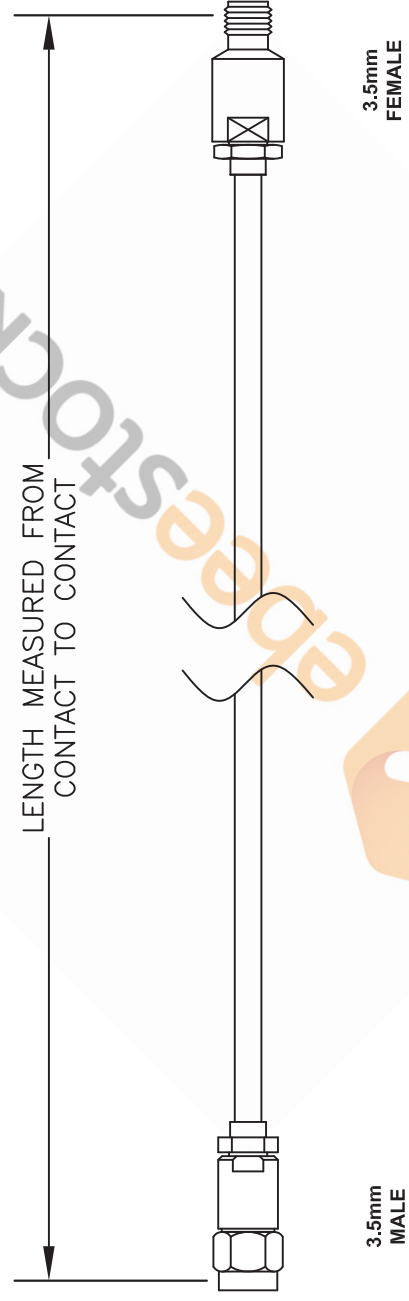

3.5mm Male to 3.5mm Female Cable 48 Inch Length Using RG402 Coax, LF Solder, RoHS

Standard Lengths	
-12	12"
-24	24"
-36	36"
-48	48"
-60	60"
-XXX	Custom Length in Inches

NOTES:
 1. UNLESS OTHERWISE SPECIFIED ALL DIMENSIONS ARE NOMINAL.
 2. ALL SPECIFICATIONS ARE SUBJECT TO CHANGE WITHOUT NOTICE AT ANY TIME.
 3. DIMENSIONS ARE IN INCHES [mm].
 4. LENGTH TOLERANCE IS $\pm 1.5\%$ OR $3/8"$, WHICHEVER IS GREATER.

DWG TITLE
9H% ++'

8TH FLOOR, BUILDING 1, YONGFU SCIENCE AND TECHNOLOGY CENTER INDUSTRIAL PARK, NANZHA DISTRICT 5, HUMEN, 523900, DONGGUAN, GUANGDONG, CHINA
 WEBSITE: www.ebeestock.com
 EMAIL: sales@ebeestock.com

REV. A	FSCM NO. 53919	CAD FILE 020408	SCALE N/A	SIZE A	127
--------	----------------	-----------------	-----------	--------	-----