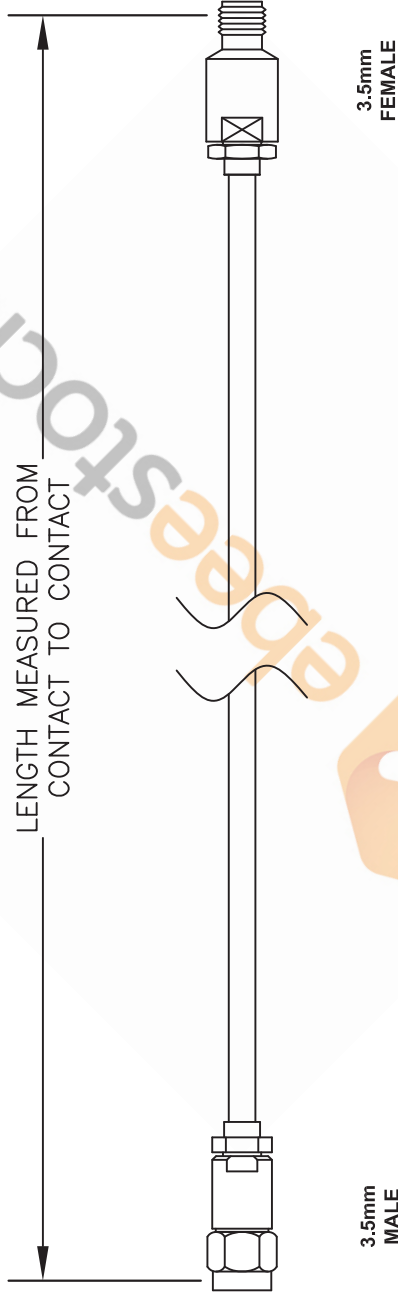

3.5mm Male to 3.5mm Female Cable 60 Inch Length Using RG402 Coax, LF Solder, RoHS

Standard Lengths	
-12	12"
-24	24"
-36	36"
-48	48"
-60	60"
-XXX	Custom Length in Inches

NOTES:
 1. UNLESS OTHERWISE SPECIFIED ALL DIMENSIONS ARE NOMINAL.
 2. ALL SPECIFICATIONS ARE SUBJECT TO CHANGE WITHOUT NOTICE AT ANY TIME.
 3. DIMENSIONS ARE IN INCHES (mm).
 4. LENGTH TOLERANCE IS $\pm 1.5\%$ OR $3/8"$, WHICHEVER IS GREATER.

DWG TITLE
9H% ++()

ebeeStock
 8TH FLOOR, BUILDING 1, YONGFU SCIENCE AND TECHNOLOGY CENTER INDUSTRIAL PARK, NANZHA DISTRICT 5, HUMEN, 523900, DONGGUAN, GUANGDONG, CHINA
 WEBSITE: www.ebeeStock.com
 EMAIL: sales@ebeeStock.com

REV. A	FSCM NO. 53919	CAD FILE 020408	SCALE N/A	SIZE A	127
--------	----------------	-----------------	-----------	--------	-----