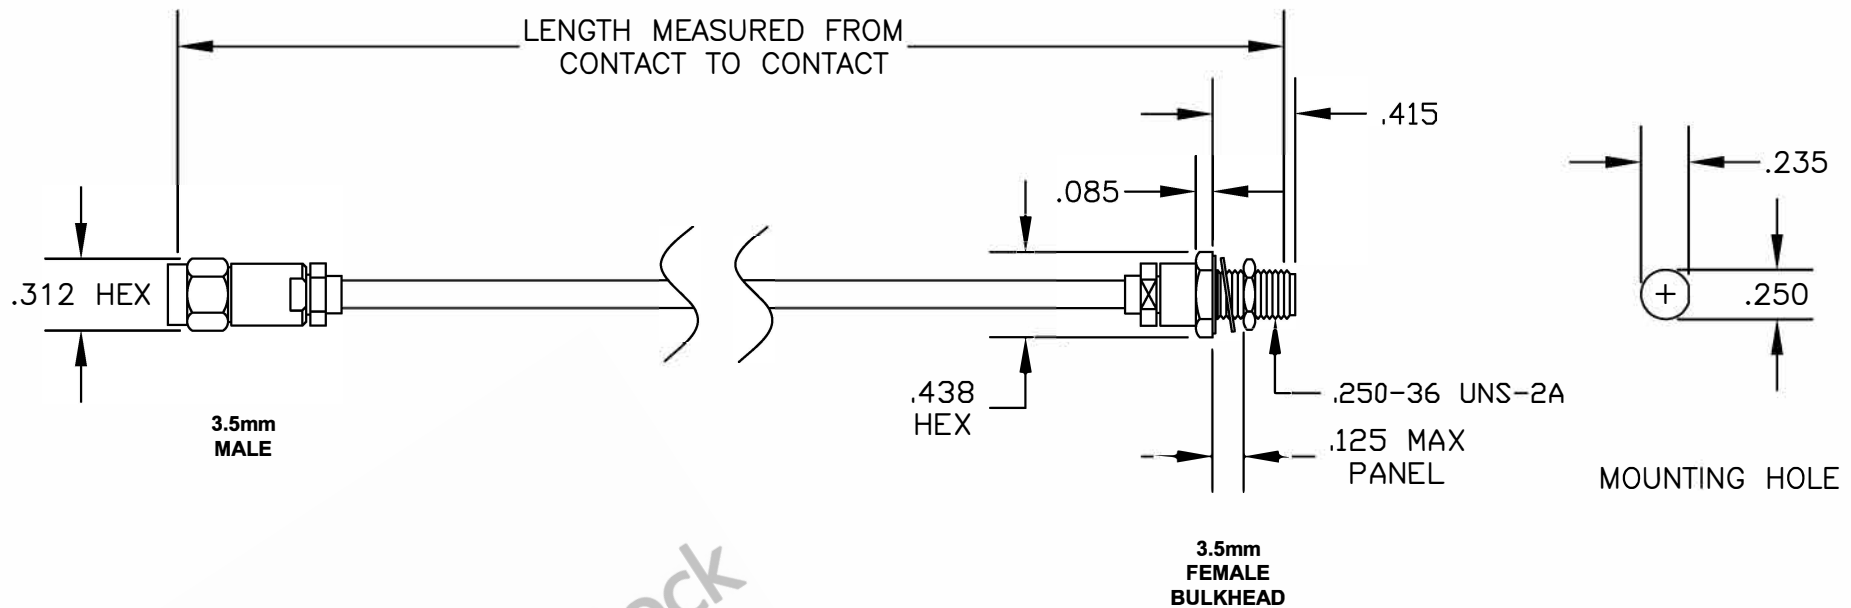

COMPONENTS	IMPEDANCE
3.5mm MALE	50 OHM
3.5mm FEMALE BULKHEAD	50 OHM

Standard Lengths	
-12	12"
-24	24"
-36	36"
-48	48"
-60	60"
-XXX	Custom Length in inches

8TH FLOOR, BUILDING 1, YONGFU SCIENCE AND TECHNOLOGY CENTER INDUSTRIAL PARK, NANZHA DISTRICT 5, HUMEN, 523900, DONGGUAN, GUANGDONG, CHINA
 WEBSITE: www.ebeestock.com
 EMAIL: sales@ebeestock.com

DWG TITLE		DES.	
ET13825		CABLE ASSEMBLY, 3.5mm MALE TO 3.5mm FEMALE BULKHEAD	
SIZE A	FSCMNO. 53919	CAD FILE	082007
		SCALE	N/A
			127

- NOTES:**
- UNLESS OTHERWISE SPECIFIED ALL DIMENSIONS ARE NOMINAL.
 - ALL SPECIFICATIONS ARE SUBJECT TO CHANGE WITHOUT NOTICE AT ANY TIME.
 - DIMENSIONS ARE IN INCHES.
 - LENGTH TOLERANCE IS $\pm 1.5\%$ OR $\pm 3/8"$, WHICHEVER IS GREATER.