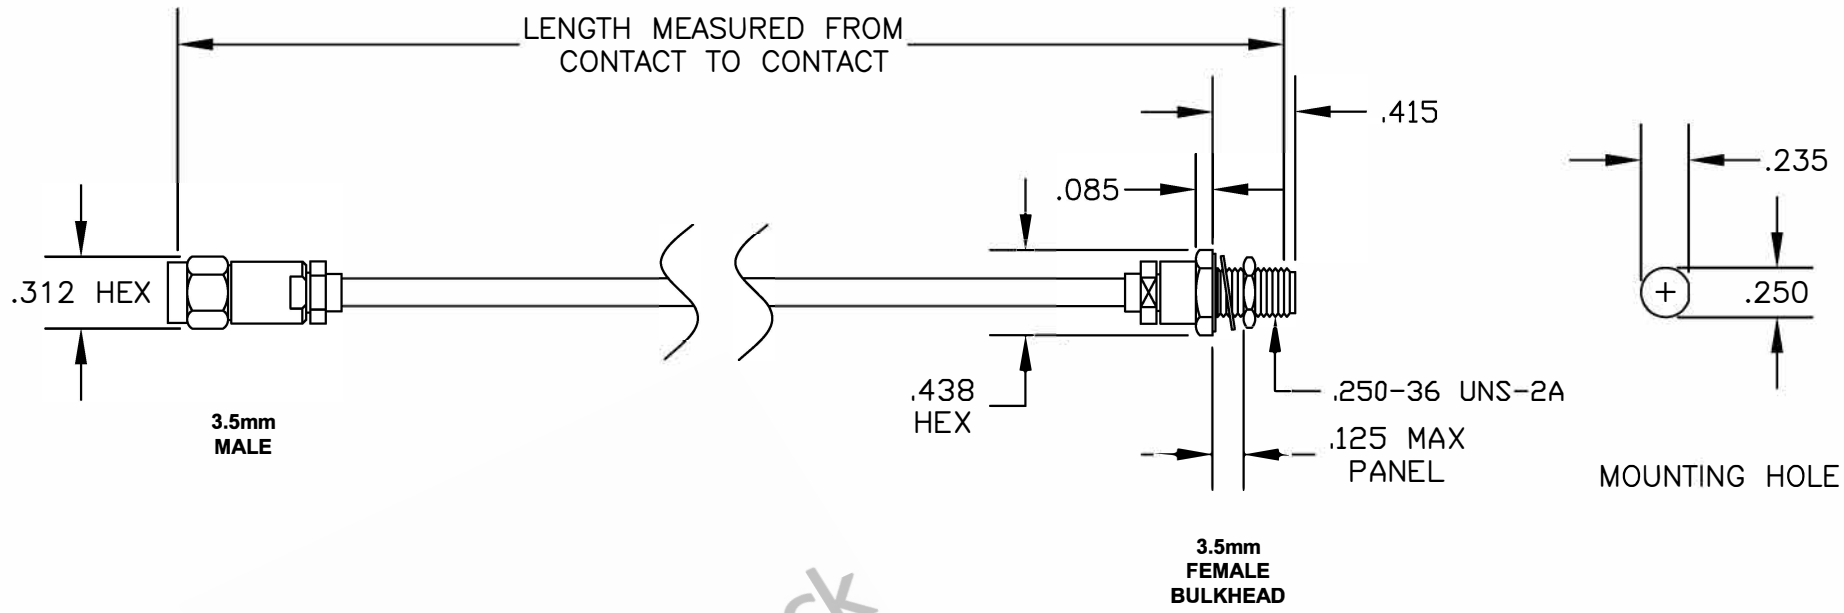

COMPONENTS	IMPEDANCE
3.5mm MALE	50 OHM
3.5mm FEMALE BULKHEAD	50 OHM

Standard Lengths	
-12	12"
-24	24"
-36	36"
-48	48"
-60	60"
-XXX	Custom Length in inches

8TH FLOOR, BUILDING 1, YONGFU SCIENCE AND TECHNOLOGY CENTER INDUSTRIAL PARK, NANZHA DISTRICT 5, HUMEN, 523900, DONGGUAN, GUANGDONG, CHINA
 WEBSITE: www.ebeestock.com
 EMAIL: sales@ebeestock.com

DWG TITLE		DES.	
ET13827		CABLE ASSEMBLY, 3.5mm MALE TO 3.5mm FEMALE BULKHEAD	
SIZE A	FSCMNO. 53919	CAD FILE	082007
		SCALE	N/A
			127

- NOTES:**
- UNLESS OTHERWISE SPECIFIED ALL DIMENSIONS ARE NOMINAL.
 - ALL SPECIFICATIONS ARE SUBJECT TO CHANGE WITHOUT NOTICE AT ANY TIME.
 - DIMENSIONS ARE IN INCHES.
 - LENGTH TOLERANCE IS $\pm 1.5\%$ OR $\pm 3/8"$, WHICHEVER IS GREATER.