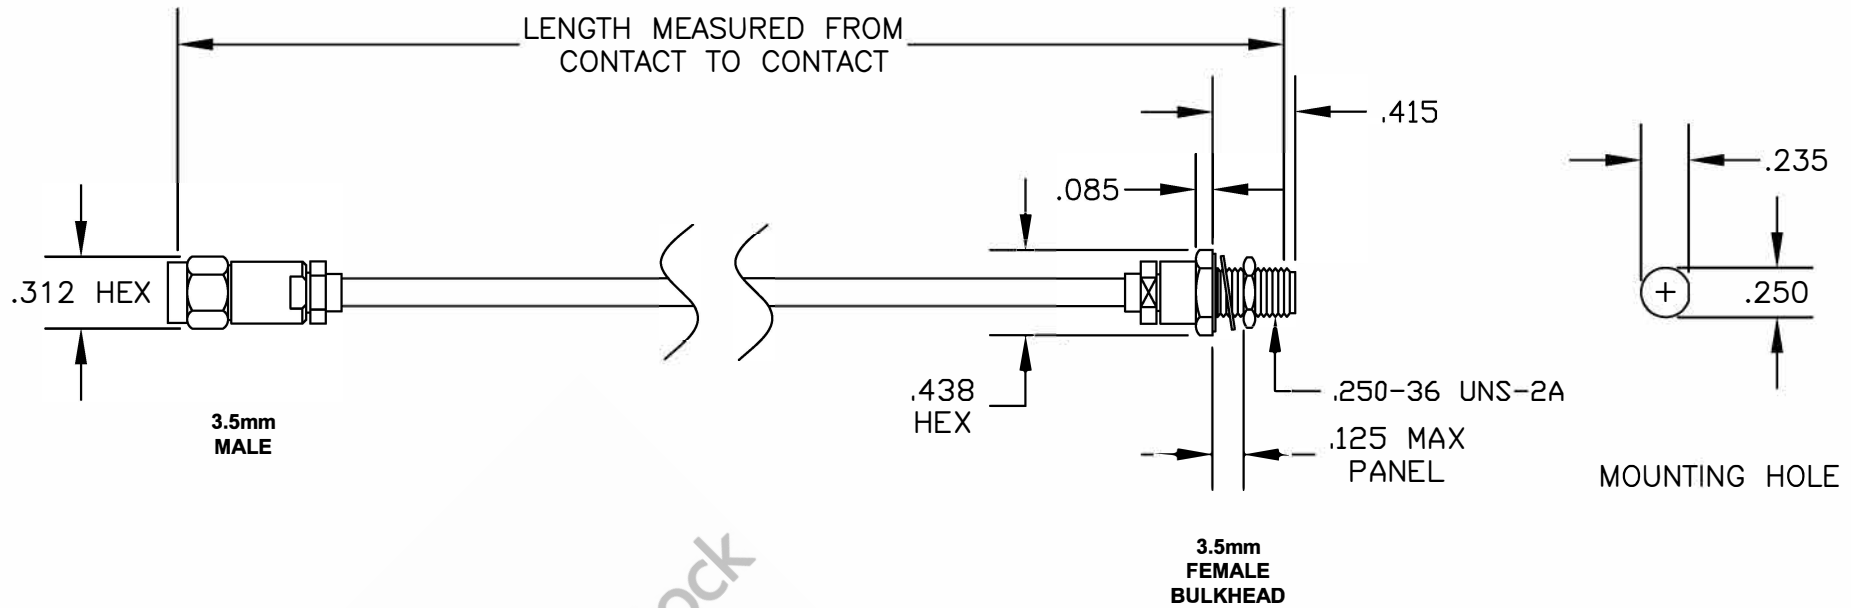

COMPONENTS	IMPEDANCE
3.5mm MALE	50 OHM
3.5mm FEMALE BULKHEAD	50 OHM

Standard Lengths	
-12	12"
-24	24"
-36	36"
-48	48"
-60	60"
-XXX	Custom Length in inches

8TH FLOOR, BUILDING 1, YONGFU SCIENCE AND TECHNOLOGY
CENTER INDUSTRIAL PARK, NANZHA DISTRICT 5,
HUMEN, 523900, DONGGUAN, GUANGDONG, CHINA

WEBSITE: www.ebeestock.com
EMAIL: sales@ebeestock.com

DWG TITLE		DES.	
ET13829		CABLE ASSEMBLY, 3.5mm MALE TO 3.5mm FEMALE BULKHEAD	
SIZE A	FSCMNO. 53919	CAD FILE	082007
		SCALE	N/A
			127

NOTES:

- UNLESS OTHERWISE SPECIFIED ALL DIMENSIONS ARE NOMINAL.
- ALL SPECIFICATIONS ARE SUBJECT TO CHANGE WITHOUT NOTICE AT ANY TIME.
- DIMENSIONS ARE IN INCHES.
- LENGTH TOLERANCE IS $\pm 1.5\%$ OR $\pm 3/8"$, WHICHEVER IS GREATER.