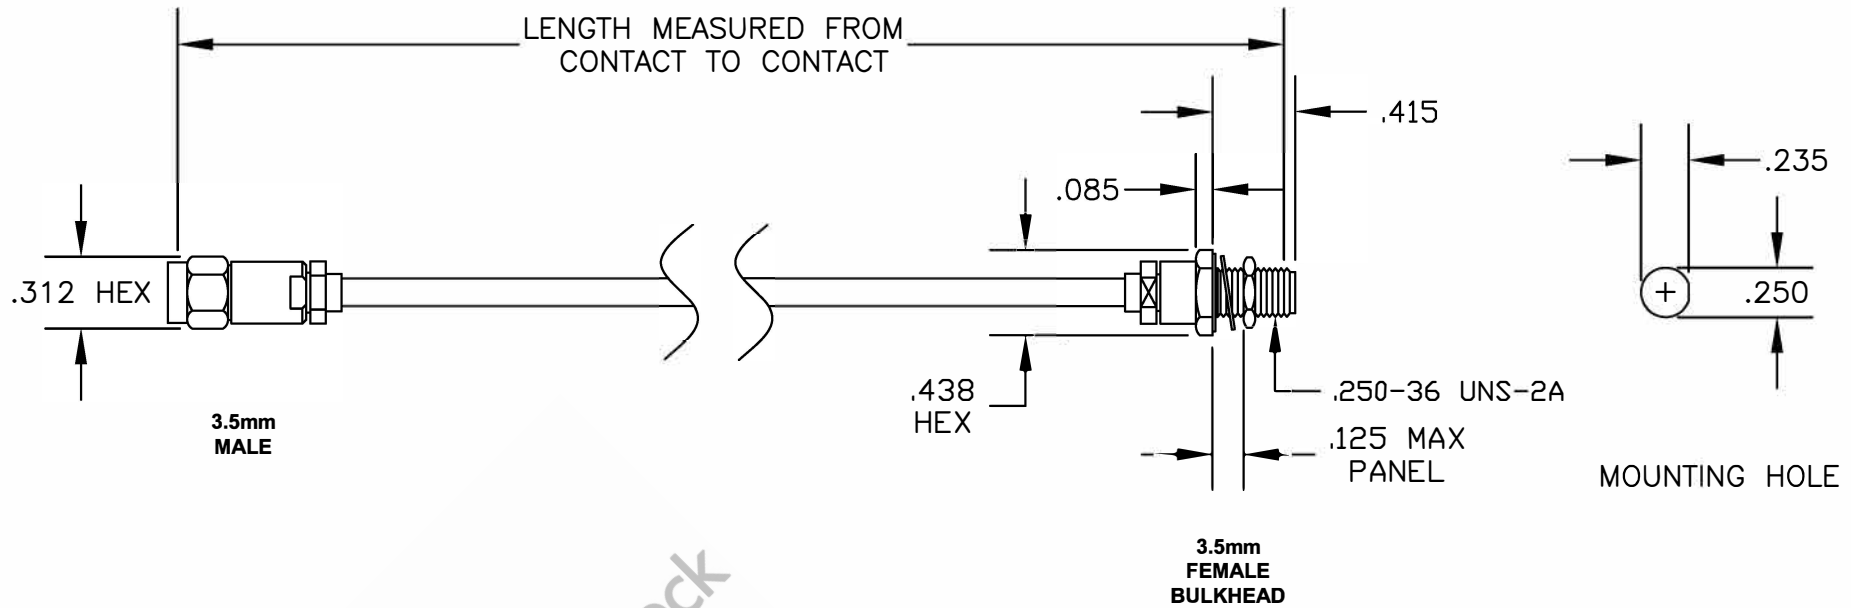

COMPONENTS	IMPEDANCE
3.5mm MALE	50 OHM
3.5mm FEMALE BULKHEAD	50 OHM

Standard Lengths	
-12	12"
-24	24"
-36	36"
-48	48"
-60	60"
-XXX	Custom Length in inches

8TH FLOOR, BUILDING 1, YONGFU SCIENCE AND TECHNOLOGY CENTER INDUSTRIAL PARK, NANZHA DISTRICT 5, HUMEN, 523900, DONGGUAN, GUANGDONG, CHINA

WEBSITE: www.ebeestock.com
EMAIL: sales@ebeestock.com

DWG TITLE		DES.	
ET13830		CABLE ASSEMBLY, 3.5mm MALE TO 3.5mm FEMALE BULKHEAD	
SIZE A	FSCMNO. 53919	CAD FILE	082007
		SCALE	N/A
			127

NOTES:

- UNLESS OTHERWISE SPECIFIED ALL DIMENSIONS ARE NOMINAL.
- ALL SPECIFICATIONS ARE SUBJECT TO CHANGE WITHOUT NOTICE AT ANY TIME.
- DIMENSIONS ARE IN INCHES.
- LENGTH TOLERANCE IS $\pm 1.5\%$ OR $\pm 3/8"$, WHICHEVER IS GREATER.