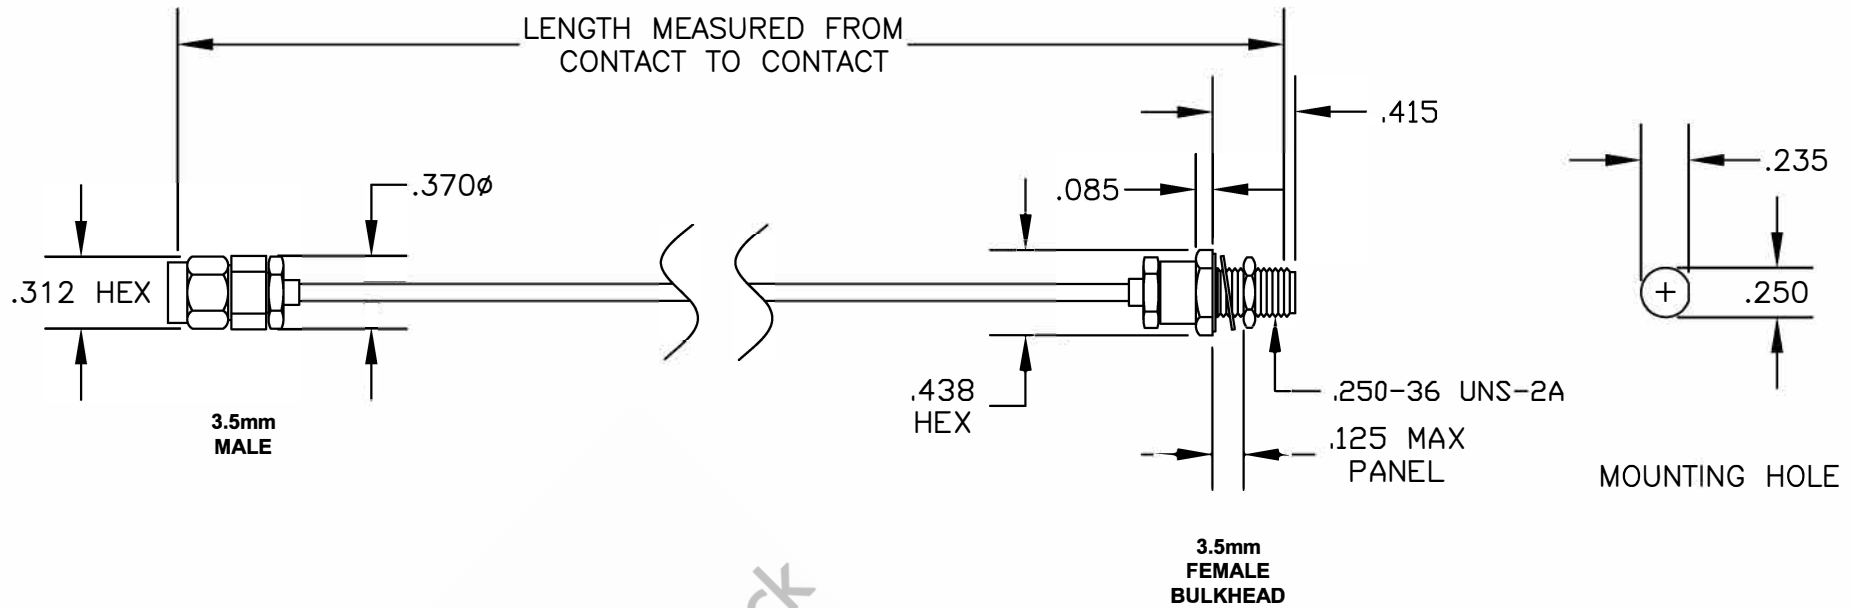

COMPONENTS	IMPEDANCE
3.5mm MALE	50 OHM
3.5mm FEMALE BULKHEAD	50 OHM

Standard Lengths	
-12	12"
-24	24"
-36	36"
-48	48"
-60	60"
-XXX	Custom Length in inches

8TH FLOOR, BUILDING 1, YONGFU SCIENCE AND TECHNOLOGY CENTER INDUSTRIAL PARK, NANZHA DISTRICT 5, HUMEN, 523900, DONGGUAN, GUANGDONG, CHINA
 WEBSITE: www.ebeestock.com
 EMAIL: sales@ebeestock.com

DWG TITLE	DES.
ET13876	CABLE ASSEMBLY, 3.5mm MALE TO 3.5mm FEMALE BULKHEAD
SIZE A FSCMNO. 53919	CAD FILE 082007 SCALE N/A 127

- NOTES:**
- UNLESS OTHERWISE SPECIFIED ALL DIMENSIONS ARE NOMINAL.
 - ALL SPECIFICATIONS ARE SUBJECT TO CHANGE WITHOUT NOTICE AT ANY TIME.
 - DIMENSIONS ARE IN INCHES.
 - LENGTH TOLERANCE IS $\pm 1.5\%$ OR $\pm 3/8"$, WHICHEVER IS GREATER.