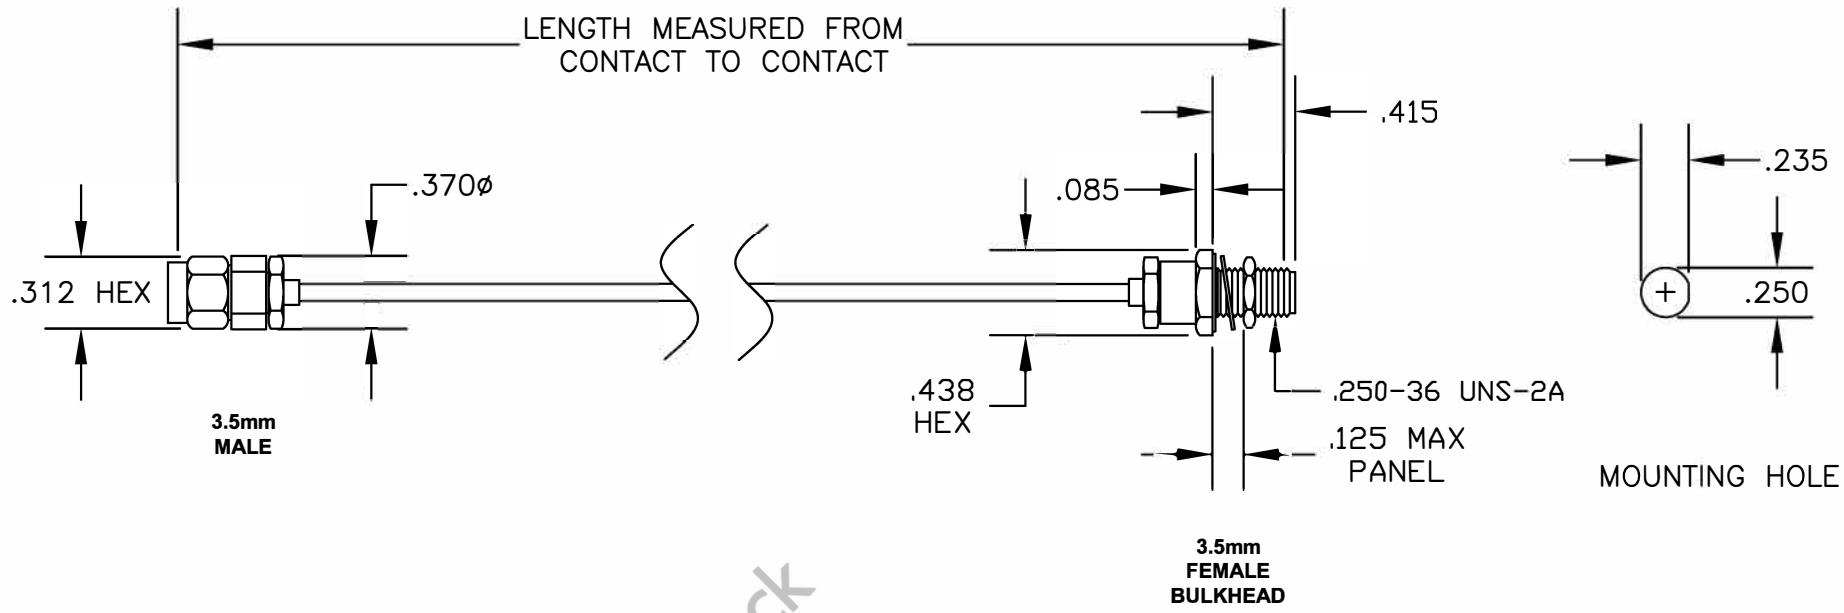

COMPONENTS	IMPEDANCE
3.5mm MALE	50 OHM
3.5mm FEMALE BULKHEAD	50 OHM

Standard Lengths	
-12	12"
-24	24"
-36	36"
-48	48"
-60	60"
-XXX	Custom Length in inches

8TH FLOOR, BUILDING 1, YONGFU SCIENCE AND TECHNOLOGY  
CENTER INDUSTRIAL PARK, NANZHA DISTRICT 5,  
HUMEN, 523900, DONGGUAN, GUANGDONG, CHINA

WEBSITE: [www.ebeestock.com](http://www.ebeestock.com)  
EMAIL: [sales@ebeestock.com](mailto:sales@ebeestock.com)

DWG TITLE <h2 style="margin: 0;">ET13880</h2>	DES. CABLE ASSEMBLY, 3.5mm MALE TO 3.5mm FEMALE BULKHEAD
SIZE A   <b>FSCM NO. 53919</b>	CAD FILE 082007   SCALE N/A   127

**NOTES:**  
 1. UNLESS OTHERWISE SPECIFIED ALL DIMENSIONS ARE NOMINAL.  
 2. ALL SPECIFICATIONS ARE SUBJECT TO CHANGE WITHOUT NOTICE AT ANY TIME.  
 3. DIMENSIONS ARE IN INCHES.  
 4. LENGTH TOLERANCE IS  $\pm 1.5\%$  OR  $\pm 3/8"$ , WHICHEVER IS GREATER.