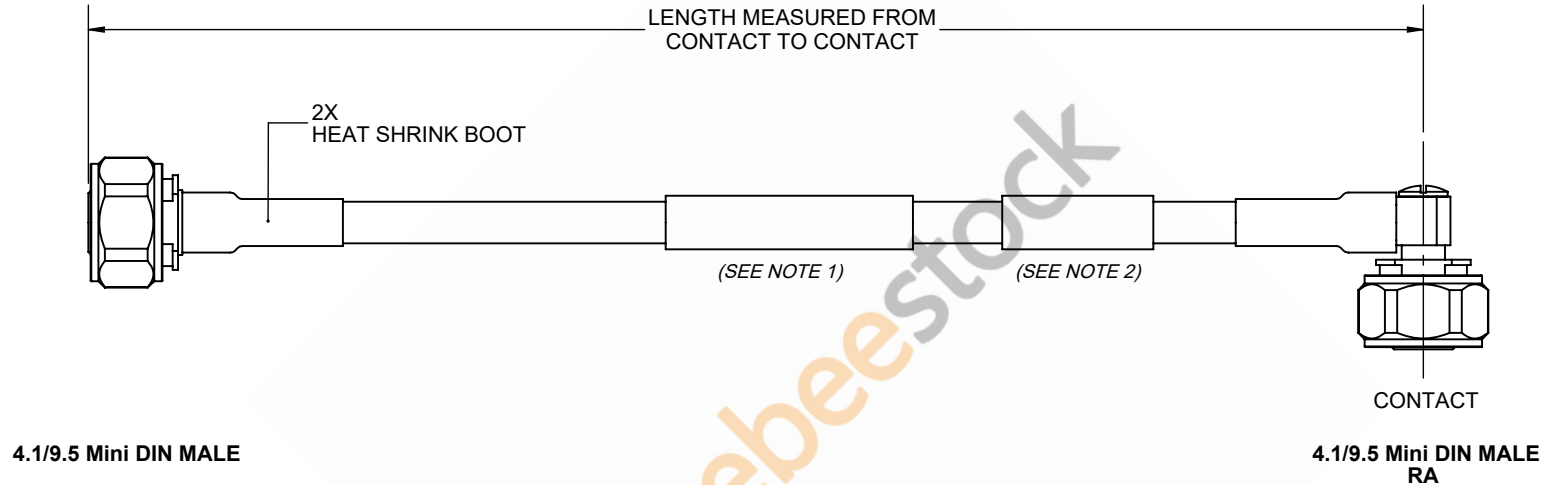

# 4.1/9.5 Mini DIN Male to 4.1/9.5 Mini DIN Male Right Angle Cable 12 Inch Length Using 1/4 inch Super lexible Coax

REVISIONS			
REV.	DESCRIPTION	DATE	APPROVED
A	INITIAL RELEASE	1/12/2021	S.ELLIS

**NOTES:**

1. CABLES 84" AND UNDER HAVE 1 LABEL CENTERED. CABLES OVER 84" HAVE 2 LABELS, ONE AT EACH END 12.0" FROM THE END OF THE CONNECTOR.
2. 6" FROM CABLE END 1 PLACE FOR ALL LENGTHS OF CABLE.

THESE COMMODITIES, TECHNOLOGY OR SOFTWARE WERE EXPORTED FROM THE UNITED STATES IN ACCORDANCE WITH THE EXPORT ADMINISTRATION REGULATIONS. DIVERSION CONTRARY TO U.S. LAW PROHIBITED.

UNLESS OTHERWISE SPECIFIED LEADING DIMENSIONS ARE INCHES DIMENSIONS IN [ ] ARE MILLIMETERS

**TOLERANCES:**

.X = ±.2 [ .508 ]	FRACTIONS ± 1/32
.XX = ±.02 [ .51 ]	ANGLES ± 1°
.XXX = ±.005 [ .13 ]	

**CABLE LENGTH (L) TOLERANCES:**

L ≤ 12 [305] = +1 [25] / -0
12 [305] < L ≤ 60 [1524] = +2 [51] / -0
60 [1524] < L ≤ 120 [3048] = +4 [102] / -0
120 [3048] < L ≤ 300 [7620] = +6 [152] / -0
300 [7620] < L = +5%L / -0

ALL DIMENSIONS SHOWN ARE FOR REFERENCE ONLY.