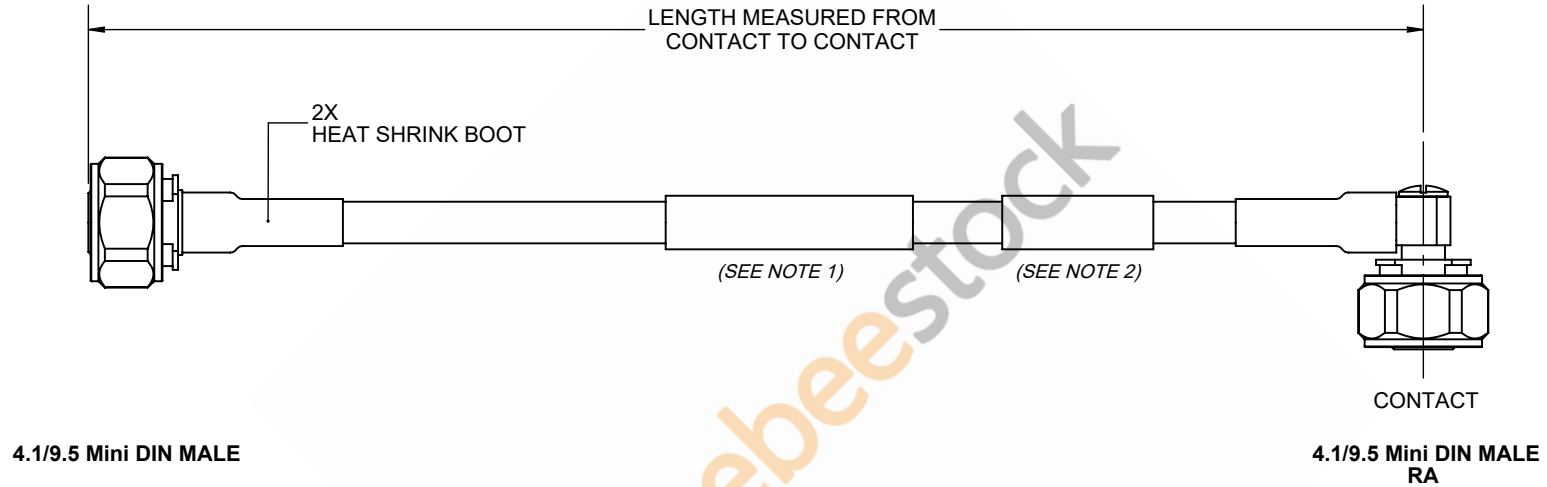

4.1/9.5 Mini DIN Male to 4.1/9.5 Mini DIN Male Right Angle Cable 48 Inch Length Using 1/4 inch Super lexible Coax

REVISIONS			
REV.	DESCRIPTION	DATE	APPROVED
A	INITIAL RELEASE	1/12/2021	S.ELLIS

**NOTES:**

1. CABLES 84" AND UNDER HAVE 1 LABEL CENTERED. CABLES OVER 84" HAVE 2 LABELS, ONE AT EACH END 12.0" FROM THE END OF THE CONNECTOR.
2. 6" FROM CABLE END 1 PLACE FOR ALL LENGTHS OF CABLE.

THESE COMMODITIES, TECHNOLOGY OR SOFTWARE WERE EXPORTED FROM THE UNITED STATES IN ACCORDANCE WITH THE EXPORT ADMINISTRATION REGULATIONS. DIVERSION CONTRARY TO U.S. LAW PROHIBITED.

UNLESS OTHERWISE SPECIFIED LEADING DIMENSIONS ARE INCHES DIMENSIONS IN [ ] ARE MILLIMETERS <b>TOLERANCES:</b> .X = ±.2 [ .508 ]    FRACTIONS ± 1/32 .XX = ±.02 [ .51 ]    ANGLES ± 1° .XXX = ±.005 [ .13 ] <b>CABLE LENGTH (L) TOLERANCES:</b> L ≤ 12 [305] = +1 [25] / -0 12 [305] < L ≤ 60 [1524] = +2 [51] / -0 60 [1524] < L ≤ 120 [3048] = +4 [102] / -0 120 [3048] < L ≤ 300 [7620] = +6 [152] / -0 300 [7620] < L = +5%L / -0 ALL DIMENSIONS SHOWN ARE FOR REFERENCE ONLY.		 8TH FLOOR, BUILDING 1, YONGFU SCIENCE AND TECHNOLOGY CENTER INDUSTRIAL PARK, NANZHA DISTRICT 5, HUMEN, 523900, DONGGUAN, GUANGDONG, CHINA WEBSITE: <a href="http://www.ebeeStock.com">www.ebeeStock.com</a> EMAIL: <a href="mailto:sales@ebeeStock.com">sales@ebeeStock.com</a>		THIRD-ANGLE PROJECTION  THE INFORMATION AND DESIGN IN THIS DOCUMENT IS THE PROPERTY OF EBESTOCK CORPORATION ALL RIGHTS RESERVED. SHEET 1 OF 1 SCALE N/A
SIZE	CAGE CODE	DRAWN BY	ITEM NO.	REV
A	53919	K.DANG	ET14115	A