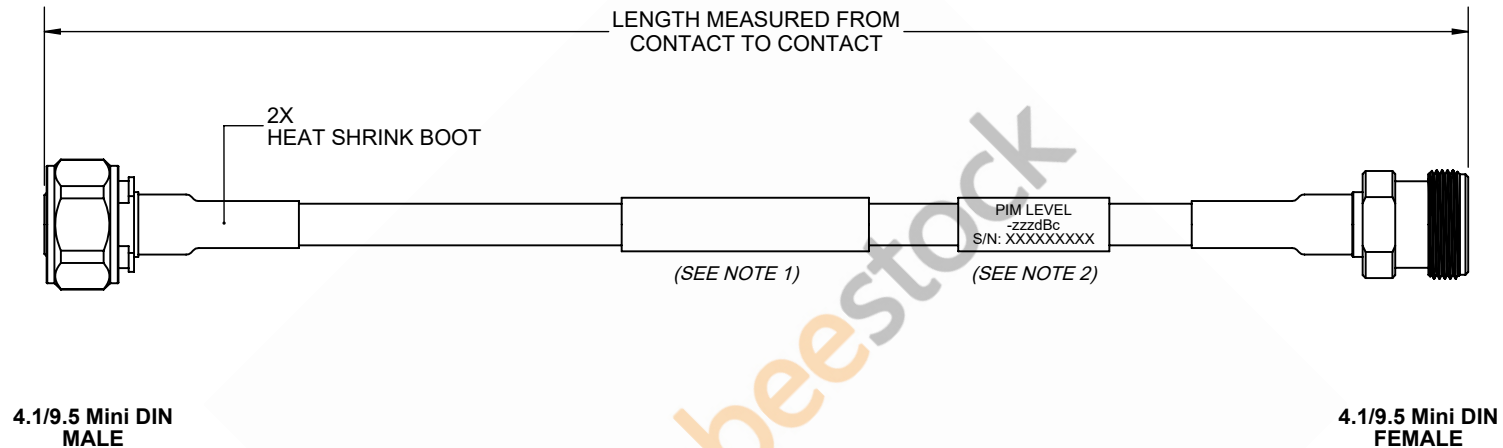

4.1/9.5 Mini DIN Male to 4.1/9.5 Mini DIN Female Cable 12 Inch Length Using 1/4 inch Super lexible Coax

| REVISIONS | | | |
|-----------|-----------------|-----------|----------|
| REV. | DESCRIPTION | DATE | APPROVED |
| A | INITIAL RELEASE | 1/12/2021 | S.ELLIS |

NOTES:

1. CABLES 84" AND UNDER HAVE 1 LABEL CENTERED. CABLES OVER 84" HAVE 2 LABELS, ONE AT EACH END 12.0" FROM THE END OF THE CONNECTOR.
2. 6" FROM CABLE END 1 PLACE FOR ALL LENGTHS OF CABLE.

THESE COMMODITIES, TECHNOLOGY OR SOFTWARE WERE EXPORTED FROM THE UNITED STATES IN ACCORDANCE WITH THE EXPORT ADMINISTRATION REGULATIONS. DIVERSION CONTRARY TO U.S. LAW PROHIBITED.

| | | | | |
|--|-----------|--|----------|--|
| UNLESS OTHERWISE SPECIFIED LEADING DIMENSIONS ARE INCHES DIMENSIONS IN [] ARE MILLIMETERS TOLERANCES: .X = ±.2 [.508] FRACTIONS ± 1/32 .XX = ±.02 [.51] ANGLES ± 1° .XXX = ±.005 [.13] CABLE LENGTH (L) TOLERANCES: L ≤ 12 [305] = +1 [25] / -0 12 [305] < L ≤ 60 [1524] = +2 [51] / -0 60 [1524] < L ≤ 120 [3048] = +4 [102] / -0 120 [3048] < L ≤ 300 [7620] = +6 [152] / -0 300 [7620] < L = +5%L / -0 ALL DIMENSIONS SHOWN ARE FOR REFERENCE ONLY. | | <p>8TH FLOOR, BUILDING 1, YONGFU SCIENCE AND TECHNOLOGY CENTER INDUSTRIAL PARK, NANZHA DISTRICT 5, HUMEN, 523900, DONGGUAN, GUANGDONG, CHINA WEBSITE: www.ebeestock.com EMAIL: sales@ebeestock.com</p> | | THIRD-ANGLE PROJECTION THE INFORMATION AND DESIGN IN THIS DOCUMENT IS THE PROPERTY OF EBEESTOCK CORPORATION ALL RIGHTS RESERVED. SHEET 1 OF 1 SCALE N/A |
| SIZE | CAGE CODE | DRAWN BY | ITEM NO. | REV |
| A | 53919 | K.DANG | ET14121 | A |