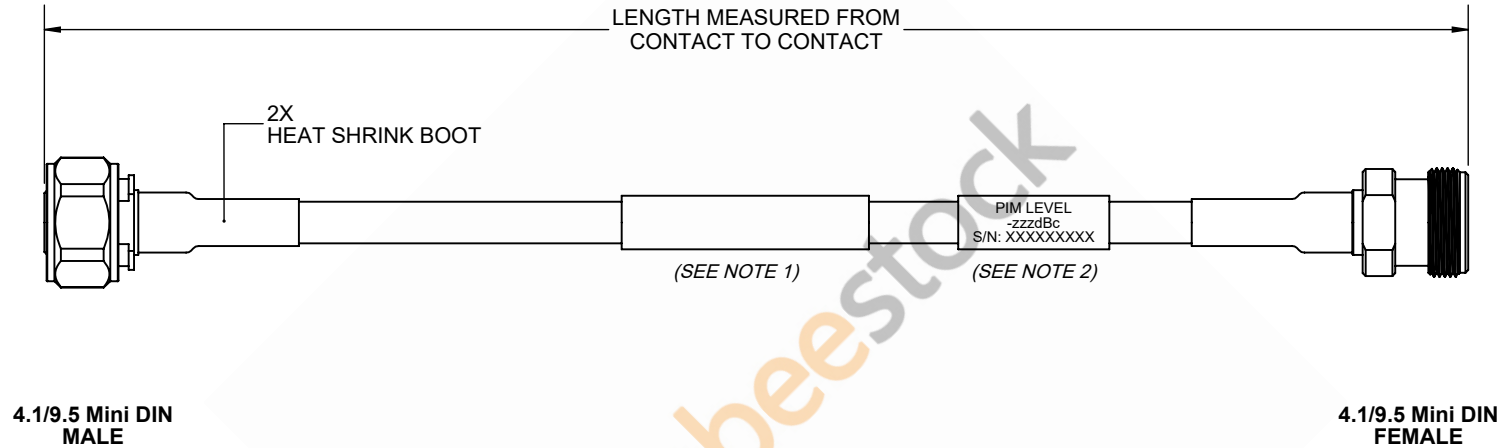

# 4.1/9.5 Mini DIN Male to 4.1/9.5 Mini DIN Female Cable 200 Cm Length Using 1/4 inch Super lexible Coax

REVISIONS			
REV.	DESCRIPTION	DATE	APPROVED
A	INITIAL RELEASE	1/12/2021	S.ELLIS

## NOTES:

1. CABLES 84" AND UNDER HAVE 1 LABEL CENTERED. CABLES OVER 84" HAVE 2 LABELS, ONE AT EACH END 12.0" FROM THE END OF THE CONNECTOR.
2. 6" FROM CABLE END 1 PLACE FOR ALL LENGTHS OF CABLE.

THESE COMMODITIES, TECHNOLOGY OR SOFTWARE WERE EXPORTED FROM THE UNITED STATES IN ACCORDANCE WITH THE EXPORT ADMINISTRATION REGULATIONS. DIVERSION CONTRARY TO U.S. LAW PROHIBITED.

UNLESS OTHERWISE SPECIFIED LEADING DIMENSIONS ARE INCHES DIMENSIONS IN [ ] ARE MILLIMETERS <b>TOLERANCES:</b> .X = ±.2 [ .508 ]      FRACTIONS ± 1/32 .XX = ±.02 [ .51 ]      ± 1/32 .XXX = ±.005 [ .13 ]      ANGLES ± 1° <b>CABLE LENGTH (L) TOLERANCES:</b> L ≤ 12 [305] = +1 [25] / -0 12 [305] < L ≤ 60 [1524] = +2 [51] / -0 60 [1524] < L ≤ 120 [3048] = +4 [102] / -0 120 [3048] < L ≤ 300 [7620] = +6 [152] / -0 300 [7620] < L = +5%L / -0 ALL DIMENSIONS SHOWN ARE FOR REFERENCE ONLY.		 8TH FLOOR, BUILDING 1, YONGFU SCIENCE AND TECHNOLOGY CENTER INDUSTRIAL PARK, NANZHA DISTRICT 5, HUMEN, 523900, DONGGUAN, GUANGDONG, CHINA WEBSITE: <a href="http://www.ebeestock.com">www.ebeestock.com</a> EMAIL: <a href="mailto:sales@ebeestock.com">sales@ebeestock.com</a>		THIRD-ANGLE PROJECTION  THE INFORMATION AND DESIGN IN THIS DOCUMENT IS THE PROPERTY OF EBESTOCK CORPORATION ALL RIGHTS RESERVED. SHEET 1 OF 1 SCALE N/A	
SIZE	CAGE CODE	DRAWN BY	ITEM NO.	REV	
A	53919	K.DANG	ET14129	A	