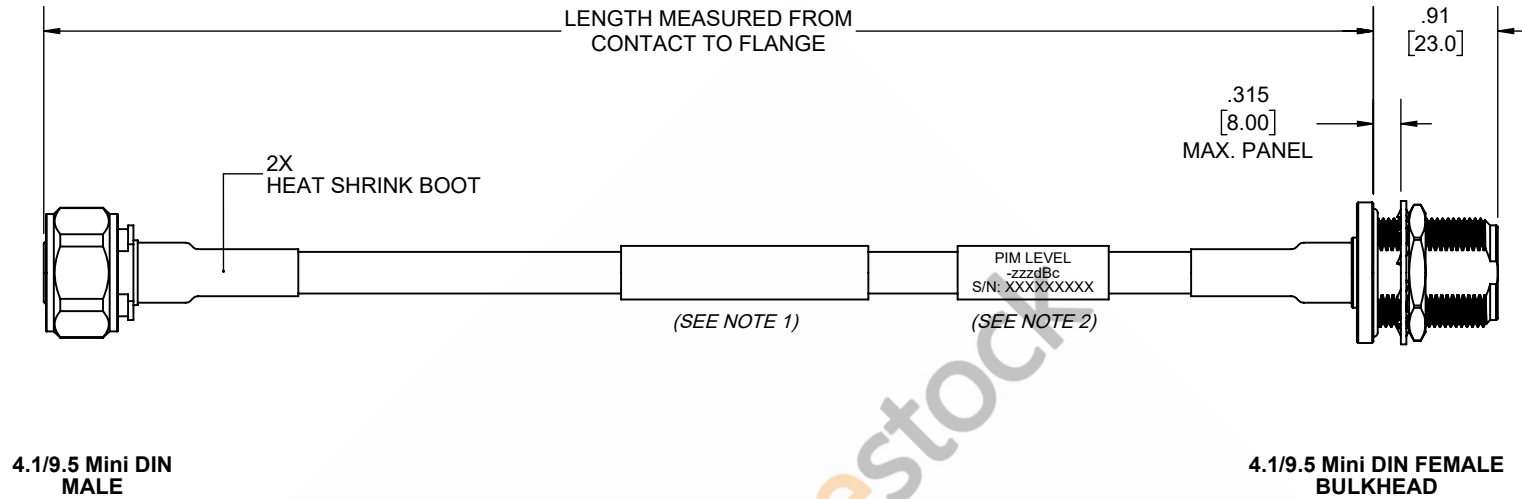

4.1/9.5 Mini DIN Male to 4.1/9.5 Mini DIN Female Bulkhead Cable 24 Inch Length Using 1/4 inch Super lexible Coax

REVISIONS			
REV.	DESCRIPTION	DATE	APPROVED
A	INITIAL RELEASE	1/12/2021	S.ELLIS

NOTES:

1. CABLES 84" AND UNDER HAVE 1 LABEL CENTERED. CABLES OVER 84" HAVE 2 LABELS, ONE AT EACH END 12.0" FROM THE END OF THE CONNECTOR.
2. 6" FROM CABLE END 1 PLACE FOR ALL LENGTHS OF CABLE.