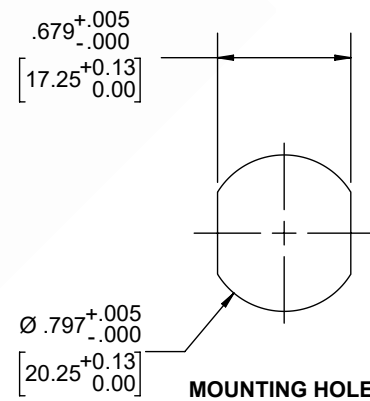

4.1/9.5 Mini DIN Male to 4.1/9.5 Mini DIN Female Bulkhead Cable 24 Inch Length Using 1/4 inch Super lexible Coax

REVISIONS			
REV.	DESCRIPTION	DATE	APPROVED
A	INITIAL RELEASE	1/12/2021	S.ELLIS

NOTES:

1. CABLES 84" AND UNDER HAVE 1 LABEL CENTERED. CABLES OVER 84" HAVE 2 LABELS, ONE AT EACH END 12.0" FROM THE END OF THE CONNECTOR.
2. 6" FROM CABLE END 1 PLACE FOR ALL LENGTHS OF CABLE.

THESE COMMODITIES, TECHNOLOGY OR SOFTWARE WERE EXPORTED FROM THE UNITED STATES IN ACCORDANCE WITH THE EXPORT ADMINISTRATION REGULATIONS. DIVERSION CONTRARY TO U.S. LAW PROHIBITED.

UNLESS OTHERWISE SPECIFIED LEADING DIMENSIONS ARE INCHES DIMENSIONS IN [] ARE MILLIMETERS

TOLERANCES:

.X = ±.2 [.508]	FRACTIONS ± 1/32
.XX = ±.02 [.51]	ANGLES ± 1°
.XXX = ±.005 [.13]	

CABLE LENGTH (L) TOLERANCES:

L ≤ 12 [305] = +1 [25] / -0
12 [305] < L ≤ 60 [1524] = +2 [51] / -0
60 [1524] < L ≤ 120 [3048] = +4 [102] / -0
120 [3048] < L ≤ 300 [7620] = +6 [152] / -0
300 [7620] < L = +5%L / -0