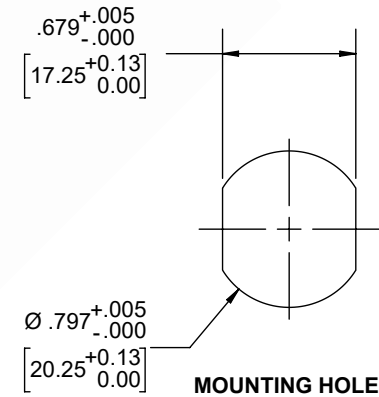

4.1/9.5 Mini DIN Male to 4.1/9.5 Mini DIN Female Bulkhead Cable 60 Inch Length Using 1/4 inch Super lexible Coax

| REVISIONS | | | |
|-----------|-----------------|-----------|----------|
| REV. | DESCRIPTION | DATE | APPROVED |
| A | INITIAL RELEASE | 1/12/2021 | S.ELLIS |

NOTES:

- CABLES 84" AND UNDER HAVE 1 LABEL CENTERED. CABLES OVER 84" HAVE 2 LABELS, ONE AT EACH END 12.0" FROM THE END OF THE CONNECTOR.
- 6" FROM CABLE END 1 PLACE FOR ALL LENGTHS OF CABLE.

THESE COMMODITIES, TECHNOLOGY OR SOFTWARE WERE EXPORTED FROM THE UNITED STATES IN ACCORDANCE WITH THE EXPORT ADMINISTRATION REGULATIONS. DIVERSION CONTRARY TO U.S. LAW PROHIBITED.

UNLESS OTHERWISE SPECIFIED LEADING DIMENSIONS ARE INCHES DIMENSIONS IN [] ARE MILLIMETERS

TOLERANCES:

| | |
|--------------------|------------------|
| .X = ±.2 [5.08] | FRACTIONS ± 1/32 |
| .XX = ±.02 [.51] | ANGLES ± 1° |
| .XXX = ±.005 [.13] | |

CABLE LENGTH (L) TOLERANCES:

L ≤ 12 [305] = +1 [25] / -0
 12 [305] < L ≤ 60 [1524] = +2 [51] / -0
 60 [1524] < L ≤ 120 [3048] = +4 [102] / -0
 120 [3048] < L ≤ 300 [7620] = +6 [152] / -0
 300 [7620] < L = +5%L / -0