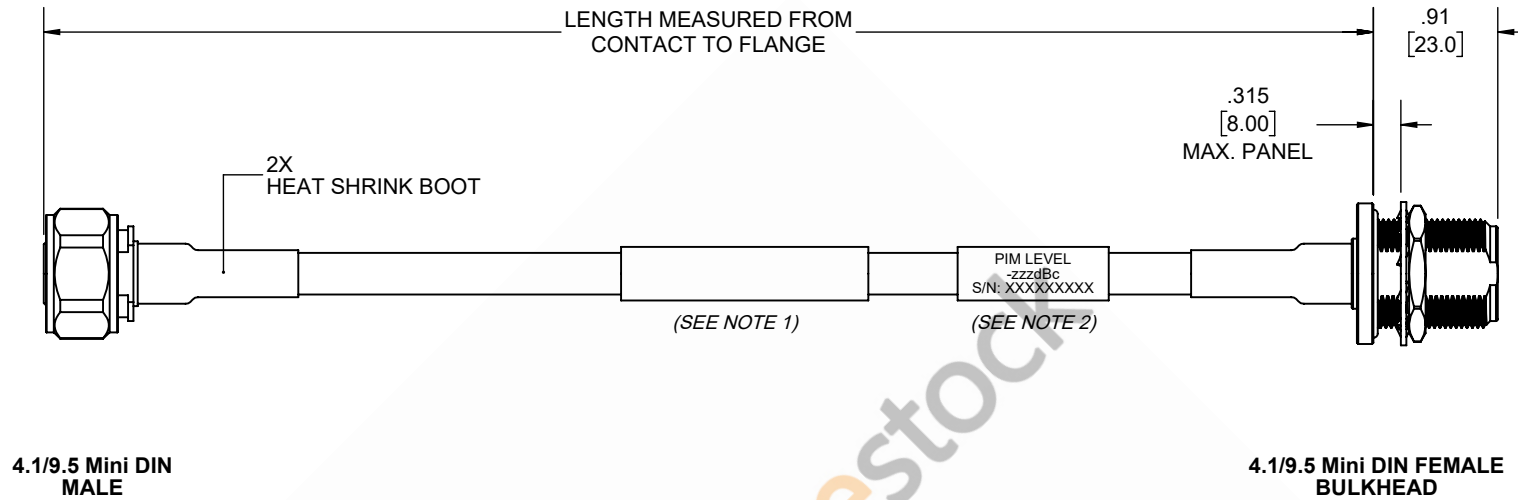

4.1/9.5 Mini DIN Male to 4.1/9.5 Mini DIN Female Bulkhead Cable 60 Inch Length Using 1/4 inch Super lexible Coax

| REVISIONS | | | |
|-----------|-----------------|-----------|----------|
| REV. | DESCRIPTION | DATE | APPROVED |
| A | INITIAL RELEASE | 1/12/2021 | S.ELLIS |

NOTES:

- CABLES 84" AND UNDER HAVE 1 LABEL CENTERED. CABLES OVER 84" HAVE 2 LABELS, ONE AT EACH END 12.0" FROM THE END OF THE CONNECTOR.
- 6" FROM CABLE END 1 PLACE FOR ALL LENGTHS OF CABLE.

THESE COMMODITIES, TECHNOLOGY OR SOFTWARE WERE EXPORTED FROM THE UNITED STATES IN ACCORDANCE WITH THE EXPORT ADMINISTRATION REGULATIONS. DIVERSION CONTRARY TO U.S. LAW PROHIBITED.