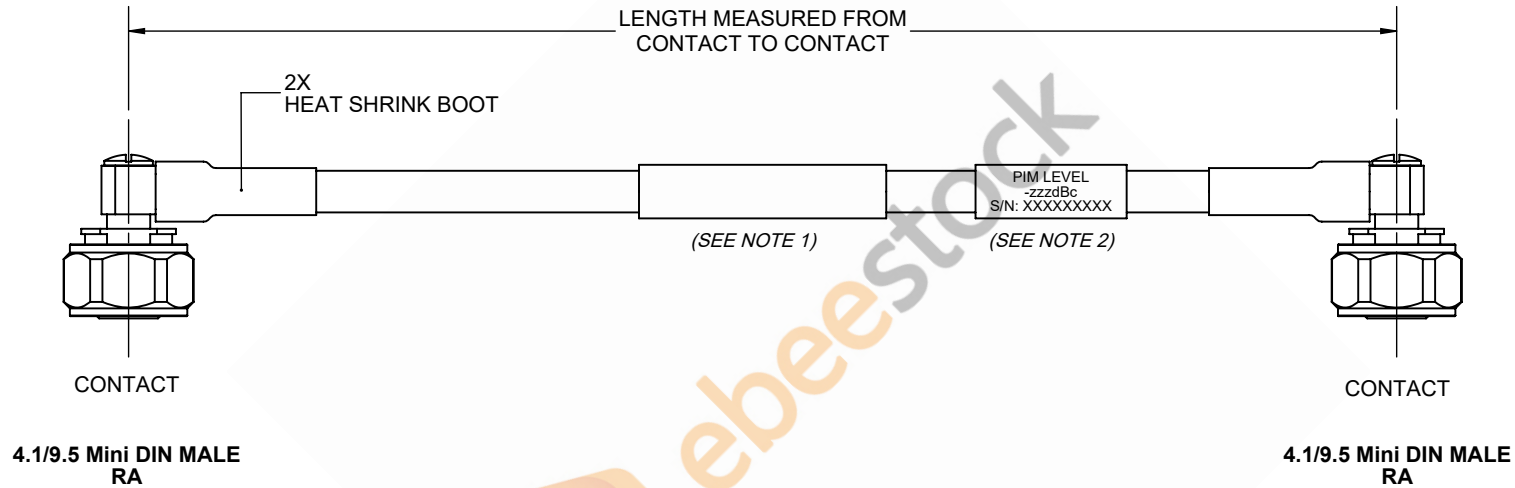

# 4.1/9.5 Mini DIN Male Right Angle to 4.1/9.5 Mini DIN Male Right Angle Cable 60 Inch Length Using 1/4 inch Super lexible Coax

REVISIONS			
REV.	DESCRIPTION	DATE	APPROVED
A	INITIAL RELEASE	1/12/2021	S.ELLIS

**NOTES:**

1. CABLES 84" AND UNDER HAVE 1 LABEL CENTERED. CABLES OVER 84" HAVE 2 LABELS, ONE AT EACH END 12.0" FROM THE END OF THE CONNECTOR.
2. 6" FROM CABLE END 1 PLACE FOR ALL LENGTHS OF CABLE.

THESE COMMODITIES, TECHNOLOGY OR SOFTWARE WERE EXPORTED FROM THE UNITED STATES IN ACCORDANCE WITH THE EXPORT ADMINISTRATION REGULATIONS. DIVERSION CONTRARY TO U.S. LAW PROHIBITED.

UNLESS OTHERWISE SPECIFIED LEADING DIMENSIONS ARE INCHES DIMENSIONS IN [ ] ARE MILLIMETERS <b>TOLERANCES:</b> .X = ±.2 [ .508 ]      FRACTIONS ± 1/32 .XX = ±.02 [ .51 ]      ANGLES ± 1° .XXX = ±.005 [ .13 ] <b>CABLE LENGTH (L) TOLERANCES:</b> L ≤ 12 [305] = +1 [25] / -0 12 [305] < L ≤ 60 [1524] = +2 [51] / -0 60 [1524] < L ≤ 120 [3048] = +4 [102] / -0 120 [3048] < L ≤ 300 [7620] = +6 [152] / -0 300 [7620] < L = +5%L / -0 ALL DIMENSIONS SHOWN ARE FOR REFERENCE ONLY.		 8TH FLOOR, BUILDING 1, YONGFU SCIENCE AND TECHNOLOGY CENTER INDUSTRIAL PARK, NANZHA DISTRICT 5, HUMEN, 523900, DONGGUAN, GUANGDONG, CHINA WEBSITE: <a href="http://www.ebeestock.com">www.ebeestock.com</a> EMAIL: <a href="mailto:sales@ebeestock.com">sales@ebeestock.com</a>		THIRD-ANGLE PROJECTION  THE INFORMATION AND DESIGN IN THIS DOCUMENT IS THE PROPERTY OF EBEESTOCK CORPORATION ALL RIGHTS RESERVED.	
SIZE <b>A</b>		CAGE CODE <b>53919</b>	DRAWN BY <b>K.DANG</b>	ITEM NO. <b>ET14143</b>	SHEET <b>1</b> OF <b>1</b> SCALE <b>N/A</b>
REV <b>A</b>				REV <b>A</b>	