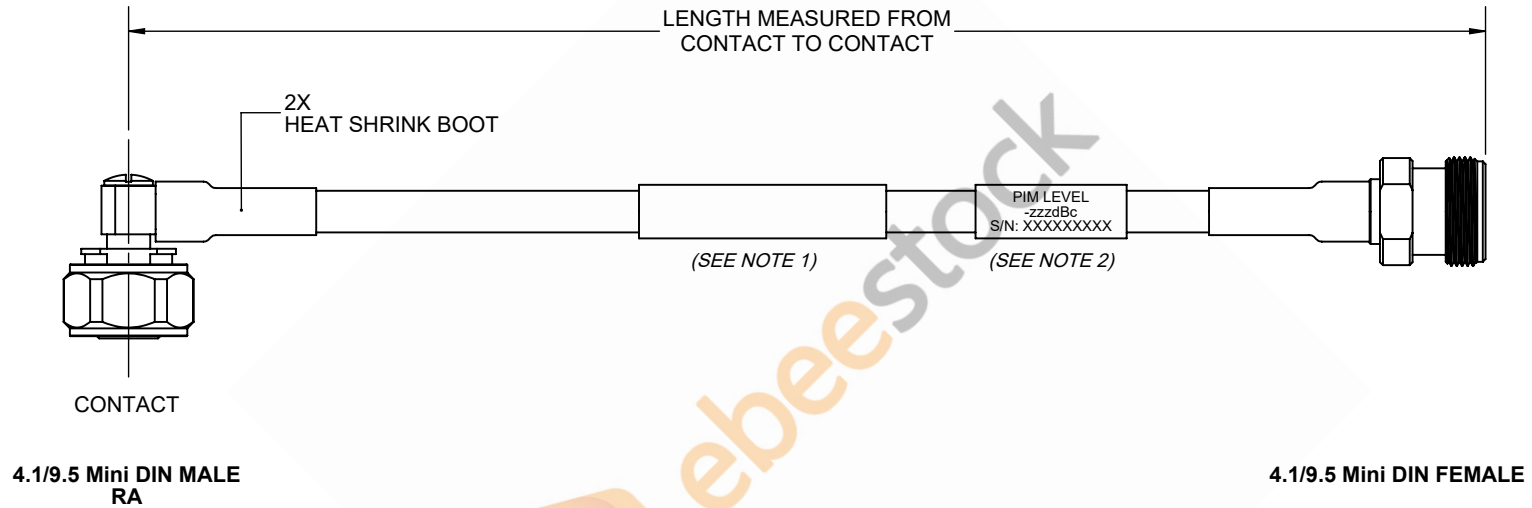

4.1/9.5 Mini DIN Male Right Angle to 4.1/9.5 Mini DIN Female Cable 12 Inch Length Using 1/4 inch Super lexible Coax

REVISIONS			
REV.	DESCRIPTION	DATE	APPROVED
A	INITIAL RELEASE	1/12/2021	S.ELLIS

NOTES:

1. CABLES 84" AND UNDER HAVE 1 LABEL CENTERED. CABLES OVER 84" HAVE 2 LABELS, ONE AT EACH END 12.0" FROM THE END OF THE CONNECTOR.
2. 6" FROM CABLE END 1 PLACE FOR ALL LENGTHS OF CABLE.

THESE COMMODITIES, TECHNOLOGY OR SOFTWARE WERE EXPORTED FROM THE UNITED STATES IN ACCORDANCE WITH THE EXPORT ADMINISTRATION REGULATIONS. DIVERSION CONTRARY TO U.S. LAW PROHIBITED.

UNLESS OTHERWISE SPECIFIED LEADING DIMENSIONS ARE INCHES DIMENSIONS IN [] ARE MILLIMETERS TOLERANCES: .X = ±.2 [.508] FRACTIONS ± 1/32 .XX = ±.02 [.51] ANGLES ± 1° .XXX = ±.005 [.13] CABLE LENGTH (L) TOLERANCES: L ≤ 12 [305] = +1 [25] / -0 12 [305] < L ≤ 60 [1524] = +2 [51] / -0 60 [1524] < L ≤ 120 [3048] = +4 [102] / -0 120 [3048] < L ≤ 300 [7620] = +6 [152] / -0 300 [7620] < L = +5%L / -0 ALL DIMENSIONS SHOWN ARE FOR REFERENCE ONLY.		 <p>8TH FLOOR, BUILDING 1, YONGFU SCIENCE AND TECHNOLOGY CENTER INDUSTRIAL PARK, NANZHA DISTRICT 5,HUMEN,523900,DONGGUAN, GUANGDONG, CHINA WEBSITE: www.ebeestock.com EMAIL: sales@ebeestock.com</p>		THIRD-ANGLE PROJECTION  THE INFORMATION AND DESIGN IN THIS DOCUMENT IS THE PROPERTY OF EBEESTOCK CORPORATION ALL RIGHTS RESERVED.	
SIZE A		CAGE CODE 53919	DRAWN BY K.DANG	ITEM NO. ET14148	REV A
SHEET 1 OF 1				SCALE N/A	