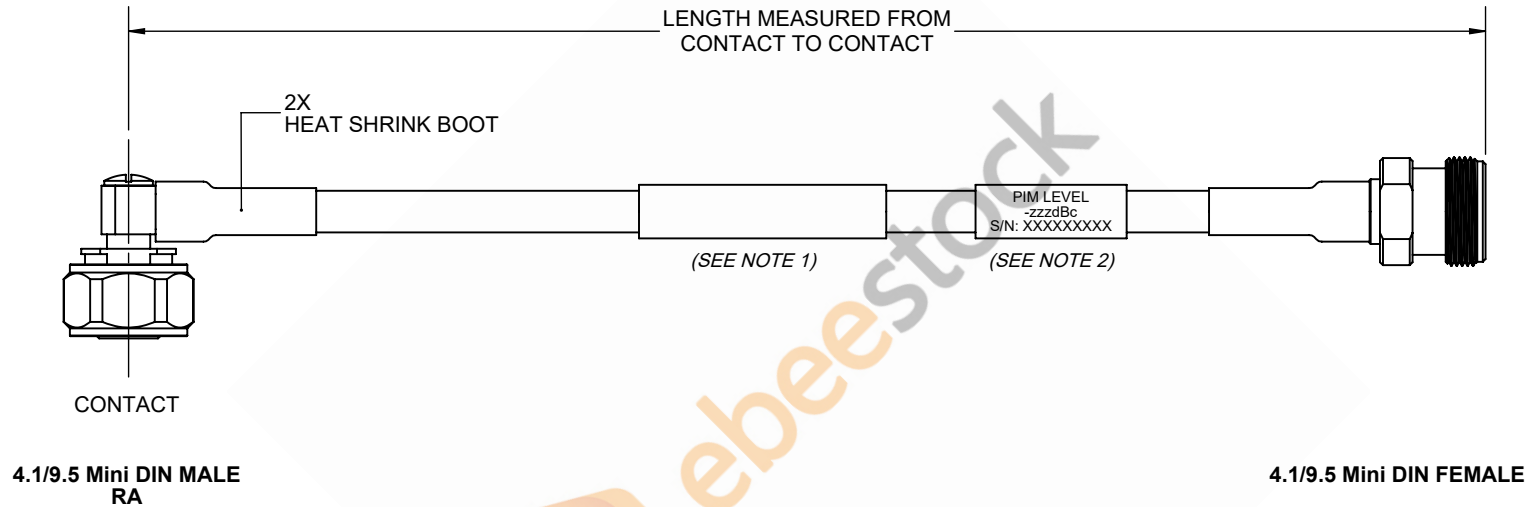

4.1/9.5 Mini DIN Male Right Angle to 4.1/9.5 Mini DIN Female Cable 60 Inch Length Using 1/4 inch Super lexible Coax

| REVISIONS | | | |
|-----------|-----------------|-----------|----------|
| REV. | DESCRIPTION | DATE | APPROVED |
| A | INITIAL RELEASE | 1/12/2021 | S.ELLIS |

NOTES:

1. CABLES 84" AND UNDER HAVE 1 LABEL CENTERED. CABLES OVER 84" HAVE 2 LABELS, ONE AT EACH END 12.0" FROM THE END OF THE CONNECTOR.
2. 6" FROM CABLE END 1 PLACE FOR ALL LENGTHS OF CABLE.

THESE COMMODITIES, TECHNOLOGY OR SOFTWARE WERE EXPORTED FROM THE UNITED STATES IN ACCORDANCE WITH THE EXPORT ADMINISTRATION REGULATIONS. DIVERSION CONTRARY TO U.S. LAW PROHIBITED.

| | | | | | |
|---|-----------|---|----------|--|--|
| UNLESS OTHERWISE SPECIFIED LEADING DIMENSIONS ARE INCHES DIMENSIONS IN [] ARE MILLIMETERS TOLERANCES: .X = ±.2 [.508] FRACTIONS ± 1/32 .XX = ±.02 [.51] ANGES ± 1° .XXX = ±.005 [.13] CABLE LENGTH (L) TOLERANCES: L ≤ 12 [305] = +1 [25] / -0 12 [305] < L ≤ 60 [1524] = +2 [51] / -0 60 [1524] < L ≤ 120 [3048] = +4 [102] / -0 120 [3048] < L ≤ 300 [7620] = +6 [152] / -0 300 [7620] < L = +5%L / -0 ALL DIMENSIONS SHOWN ARE FOR REFERENCE ONLY. | | <p>8TH FLOOR, BUILDING 1, YONGFU SCIENCE AND TECHNOLOGY CENTER INDUSTRIAL PARK, NANZHA DISTRICT 5,HUMEN,523900,DONGGUAN, GUANGDONG, CHINA WEBSITE: www.ebeestock.com EMAIL: sales@ebeestock.com</p> | | THIRD-ANGLE PROJECTION THE INFORMATION AND DESIGN IN THIS DOCUMENT IS THE PROPERTY OF EBEESTOCK CORPORATION ALL RIGHTS RESERVED. SHEET 1 OF 1 SCALE N/A | |
| SIZE | CAGE CODE | DRAWN BY | ITEM NO. | REV | |
| A | 53919 | K.DANG | ET14152 | A | |