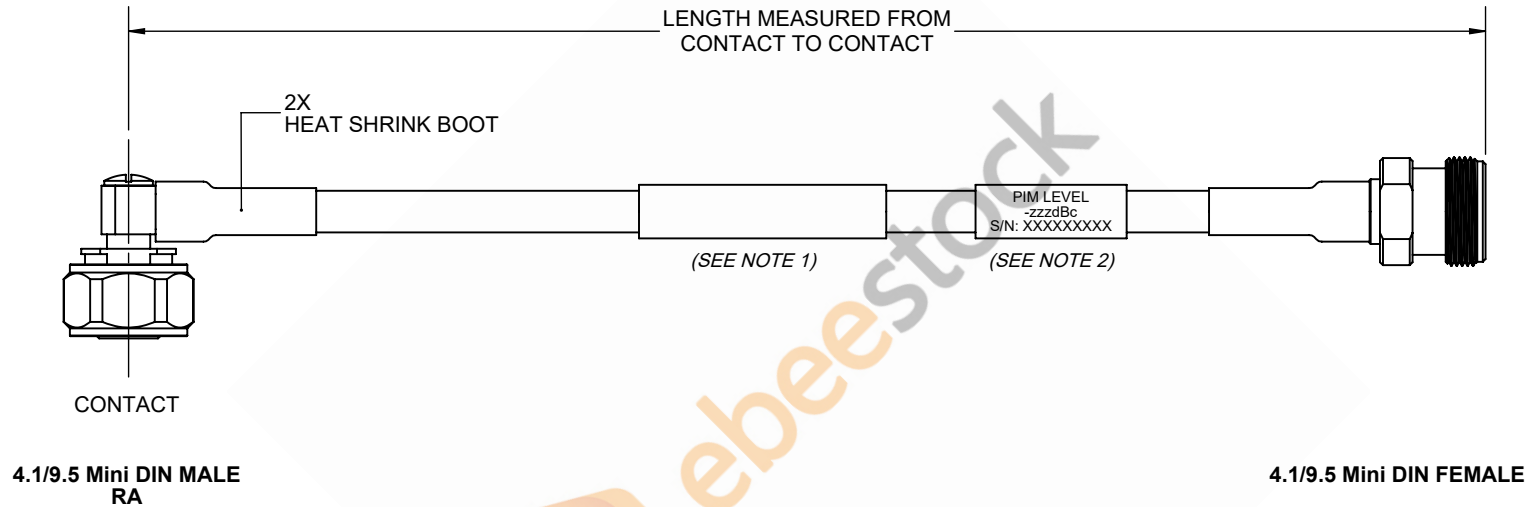

# 4.1/9.5 Mini DIN Male Right Angle to 4.1/9.5 Mini DIN Female Cable 50 Cm Length Using 1/4 inch Super lexible Coax

REVISIONS			
REV.	DESCRIPTION	DATE	APPROVED
A	INITIAL RELEASE	1/12/2021	S.ELLIS

**NOTES:**

1. CABLES 84" AND UNDER HAVE 1 LABEL CENTERED. CABLES OVER 84" HAVE 2 LABELS, ONE AT EACH END 12.0" FROM THE END OF THE CONNECTOR.
2. 6" FROM CABLE END 1 PLACE FOR ALL LENGTHS OF CABLE.

THESE COMMODITIES, TECHNOLOGY OR SOFTWARE WERE EXPORTED FROM THE UNITED STATES IN ACCORDANCE WITH THE EXPORT ADMINISTRATION REGULATIONS. DIVERSION CONTRARY TO U.S. LAW PROHIBITED.

UNLESS OTHERWISE SPECIFIED LEADING DIMENSIONS ARE INCHES DIMENSIONS IN [ ] ARE MILLIMETERS <b>TOLERANCES:</b> .X = ±.2 [ .508 ]      FRACTIONS ± 1/32 .XX = ±.02 [ .51 ]      ANGLES ± 1° .XXX = ±.005 [ .13 ] <b>CABLE LENGTH (L) TOLERANCES:</b> L ≤ 12 [305] = +1 [25] / -0 12 [305] < L ≤ 60 [1524] = +2 [51] / -0 60 [1524] < L ≤ 120 [3048] = +4 [102] / -0 120 [3048] < L ≤ 300 [7620] = +6 [152] / -0 300 [7620] < L = +5%L / -0 ALL DIMENSIONS SHOWN ARE FOR REFERENCE ONLY.		<p>8TH FLOOR, BUILDING 1, YONGFU SCIENCE AND TECHNOLOGY CENTER INDUSTRIAL PARK, NANZHA DISTRICT 5,HUMEN,523900,DONGGUAN, GUANGDONG, CHINA WEBSITE: <a href="http://www.ebeestock.com">www.ebeestock.com</a> EMAIL: <a href="mailto:sales@ebeestock.com">sales@ebeestock.com</a></p>		THIRD-ANGLE PROJECTION  THE INFORMATION AND DESIGN IN THIS DOCUMENT IS THE PROPERTY OF EBEESTOCK CORPORATION ALL RIGHTS RESERVED. SHEET 1 OF 1 SCALE N/A	
SIZE	CAGE CODE	DRAWN BY	ITEM NO.	REV	
A	53919	K.DANG	ET14153	A	