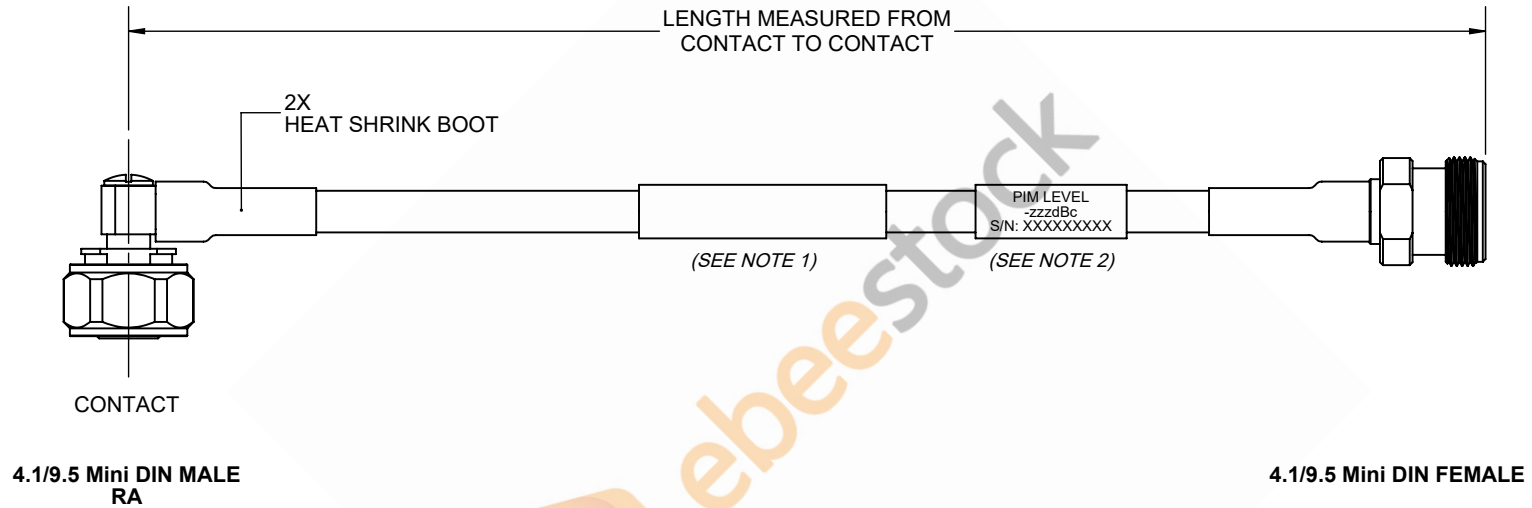

# 4.1/9.5 Mini DIN Male Right Angle to 4.1/9.5 Mini DIN Female Cable 100 Cm Length Using 1/4 inch Super lexible Coax

REVISIONS			
REV.	DESCRIPTION	DATE	APPROVED
A	INITIAL RELEASE	1/12/2021	S.ELLIS

**NOTES:**

1. CABLES 84" AND UNDER HAVE 1 LABEL CENTERED. CABLES OVER 84" HAVE 2 LABELS, ONE AT EACH END 12.0" FROM THE END OF THE CONNECTOR.
2. 6" FROM CABLE END 1 PLACE FOR ALL LENGTHS OF CABLE.

THESE COMMODITIES, TECHNOLOGY OR SOFTWARE WERE EXPORTED FROM THE UNITED STATES IN ACCORDANCE WITH THE EXPORT ADMINISTRATION REGULATIONS. DIVERSION CONTRARY TO U.S. LAW PROHIBITED.

UNLESS OTHERWISE SPECIFIED LEADING DIMENSIONS ARE INCHES DIMENSIONS IN [ ] ARE MILLIMETERS <b>TOLERANCES:</b> .X = ±.2 [ .508 ]      FRACTIONS ± 1/32 .XX = ±.02 [ .51 ]      ANGLES ± 1° .XXX = ±.005 [ .13 ] <b>CABLE LENGTH (L) TOLERANCES:</b> L ≤ 12 [305] = +1 [25] / -0 12 [305] < L ≤ 60 [1524] = +2 [51] / -0 60 [1524] < L ≤ 120 [3048] = +4 [102] / -0 120 [3048] < L ≤ 300 [7620] = +6 [152] / -0 300 [7620] < L = +5%L / -0 ALL DIMENSIONS SHOWN ARE FOR REFERENCE ONLY.		<p>8TH FLOOR, BUILDING 1, YONGFU SCIENCE AND TECHNOLOGY CENTER INDUSTRIAL PARK, NANZHA DISTRICT 5,HUMEN,523900,DONGGUAN, GUANGDONG, CHINA WEBSITE: <a href="http://www.ebeestock.com">www.ebeestock.com</a> EMAIL: <a href="mailto:sales@ebeestock.com">sales@ebeestock.com</a></p>		THIRD-ANGLE PROJECTION  THE INFORMATION AND DESIGN IN THIS DOCUMENT IS THE PROPERTY OF EBEESTOCK CORPORATION ALL RIGHTS RESERVED. SHEET 1 OF 1 SCALE N/A	
SIZE	CAGE CODE	DRAWN BY	ITEM NO.	REV	
A	53919	K.DANG	ET14154	A	