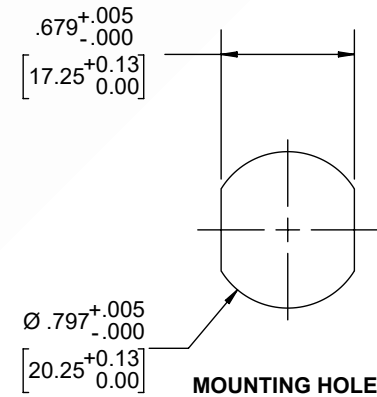

4.1/9.5 Mini DIN Male Right Angle to 4.1/9.5 Mini DIN Female Bulkhead Cable 12 Inch Length Using 1/4 inch Super lexible Coax

REVISIONS			
REV.	DESCRIPTION	DATE	APPROVED
A	INITIAL RELEASE	1/12/2021	S.ELLIS

NOTES:

1. CABLES 84" AND UNDER HAVE 1 LABEL CENTERED. CABLES OVER 84" HAVE 2 LABELS, ONE AT EACH END 12.0" FROM THE END OF THE CONNECTOR.
2. 6" FROM CABLE END 1 PLACE FOR ALL LENGTHS OF CABLE.

THESE COMMODITIES, TECHNOLOGY OR SOFTWARE WERE EXPORTED FROM THE UNITED STATES IN ACCORDANCE WITH THE EXPORT ADMINISTRATION REGULATIONS. DIVERSION CONTRARY TO U.S. LAW PROHIBITED.

UNLESS OTHERWISE SPECIFIED LEADING DIMENSIONS ARE INCHES DIMENSIONS IN [] ARE MILLIMETERS TOLERANCES: .X = ±.2 [5.08] FRACTIONS ± 1/32 .XX = ±.02 [.51] ANGLES ± 1° .XXX = ±.005 [.13] CABLE LENGTH (L) TOLERANCES: L ≤ 12 [305] = +1 [25] / -0 12 [305] < L ≤ 60 [1524] = +2 [51] / -0 60 [1524] < L ≤ 120 [3048] = +4 [102] / -0 120 [3048] < L ≤ 300 [7620] = +6 [152] / -0 300 [7620] < L = +5%L / -0 ALL DIMENSIONS SHOWN ARE FOR REFERENCE ONLY.		<p>8TH FLOOR, BUILDING 1, YONGFU SCIENCE AND TECHNOLOGY CENTER INDUSTRIAL PARK, NANZHA DISTRICT 5,HUMEN,523900,DONGGUAN, GUANGDONG, CHINA</p> <p>WEBSITE: www.ebeestock.com EMAIL: sales@ebeestock.com</p>		THIRD-ANGLE PROJECTION THE INFORMATION AND DESIGN IN THIS DOCUMENT IS THE PROPERTY OF EBEESTOCK CORPORATION ALL RIGHTS RESERVED. SHEET 1 OF 1 SCALE N/A	
SIZE	CAGE CODE	DRAWN BY	ITEM NO.	REV	
A	53919	K.DANG	ET14157	A	