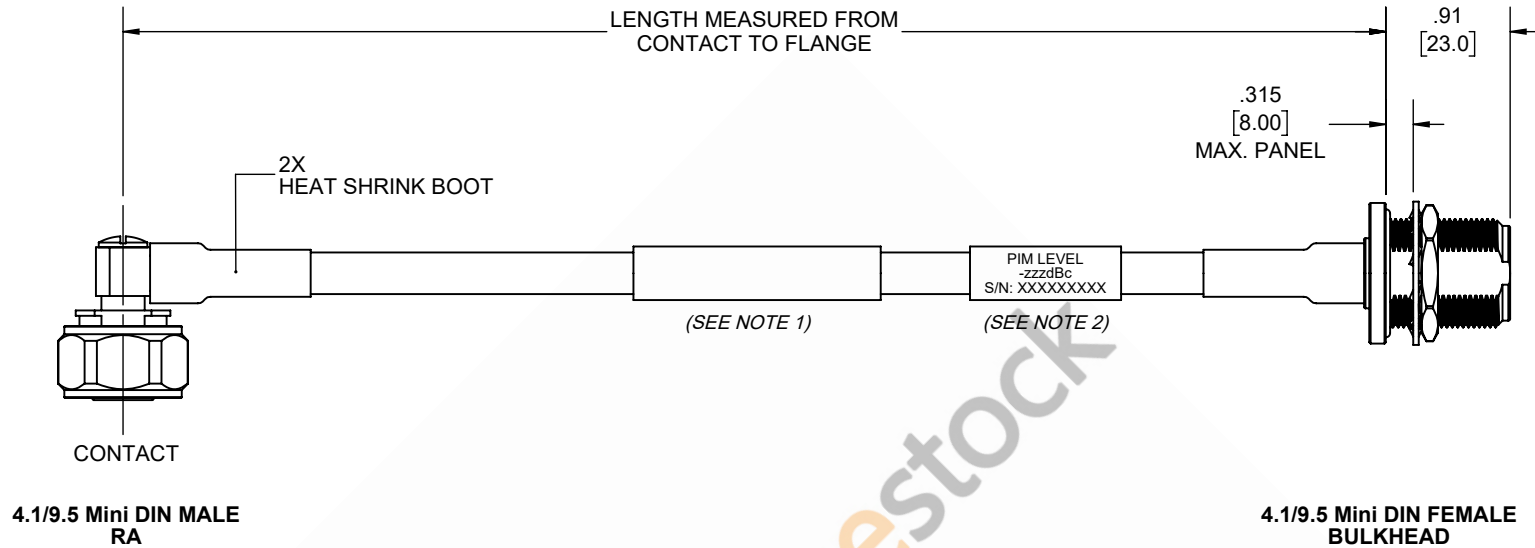

4.1/9.5 Mini DIN Male Right Angle to 4.1/9.5 Mini DIN Female Bulkhead Cable 12 Inch Length Using 1/4 inch Super lexible Coax

REVISIONS			
REV.	DESCRIPTION	DATE	APPROVED
A	INITIAL RELEASE	1/12/2021	S.ELLIS

NOTES:

1. CABLES 84" AND UNDER HAVE 1 LABEL CENTERED. CABLES OVER 84" HAVE 2 LABELS, ONE AT EACH END 12.0" FROM THE END OF THE CONNECTOR.
2. 6" FROM CABLE END 1 PLACE FOR ALL LENGTHS OF CABLE.

THESE COMMODITIES, TECHNOLOGY OR SOFTWARE WERE EXPORTED FROM THE UNITED STATES IN ACCORDANCE WITH THE EXPORT ADMINISTRATION REGULATIONS. DIVERSION CONTRARY TO U.S. LAW PROHIBITED.

UNLESS OTHERWISE SPECIFIED LEADING DIMENSIONS ARE INCHES DIMENSIONS IN [] ARE MILLIMETERS TOLERANCES: .X = ±.2 [5.08] FRACTIONS ± 1/32 .XX = ±.02 [.51] ANGLES ± 1° .XXX = ±.005 [.13] CABLE LENGTH (L) TOLERANCES: L ≤ 12 [305] = +1 [25] / -0 12 [305] < L ≤ 60 [1524] = +2 [51] / -0 60 [1524] < L ≤ 120 [3048] = +4 [102] / -0 120 [3048] < L ≤ 300 [7620] = +6 [152] / -0 300 [7620] < L = +5%L / -0 ALL DIMENSIONS SHOWN ARE FOR REFERENCE ONLY.		<p>8TH FLOOR, BUILDING 1, YONGFU SCIENCE AND TECHNOLOGY CENTER INDUSTRIAL PARK, NANZHA DISTRICT 5,HUMEN,523900,DONGGUAN, GUANGDONG, CHINA</p> <p>WEBSITE: www.ebeestock.com EMAIL: sales@ebeestock.com</p>		THIRD-ANGLE PROJECTION THE INFORMATION AND DESIGN IN THIS DOCUMENT IS THE PROPERTY OF EBEESTOCK CORPORATION ALL RIGHTS RESERVED. SHEET 1 OF 1 SCALE N/A	
SIZE	CAGE CODE	DRAWN BY	ITEM NO.	REV	
A	53919	K.DANG	ET14157	A	