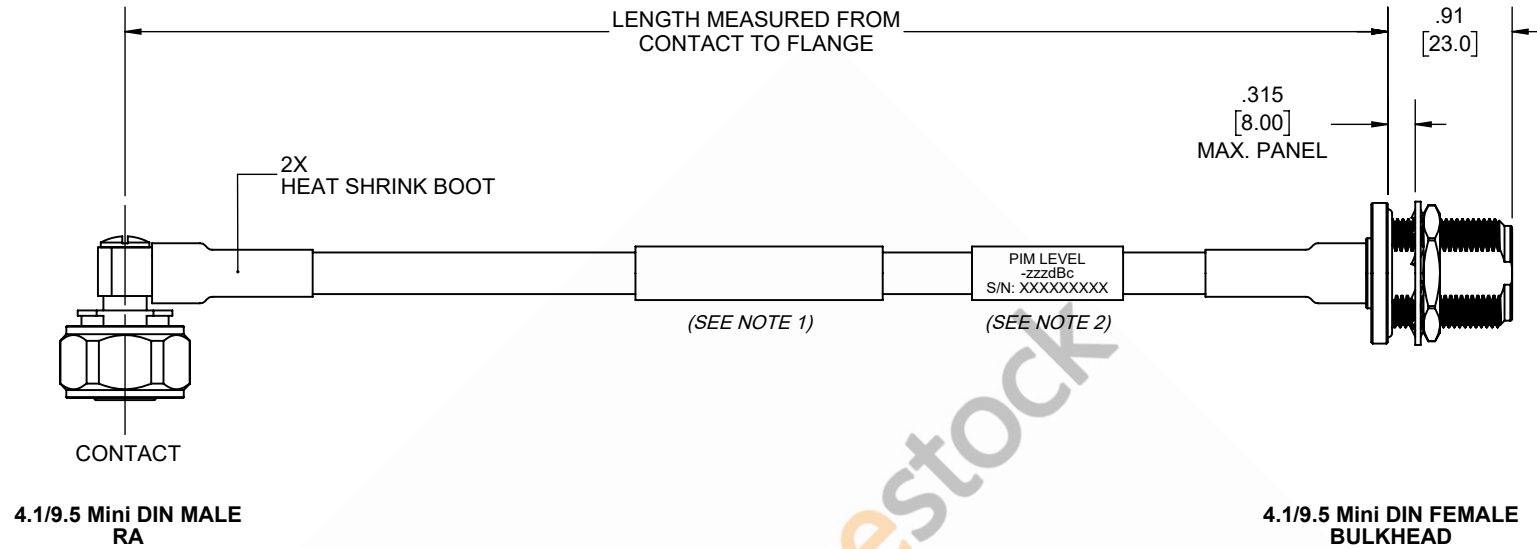

# 4.1/9.5 Mini DIN Male Right Angle to 4.1/9.5 Mini DIN Female Bulkhead Cable 24 Inch Length Using 1/4 inch Super lexible Coax

REVISIONS			
REV.	DESCRIPTION	DATE	APPROVED
A	INITIAL RELEASE	1/12/2021	S.ELLIS

## NOTES:

1. CABLES 84" AND UNDER HAVE 1 LABEL CENTERED. CABLES OVER 84" HAVE 2 LABELS, ONE AT EACH END 12.0" FROM THE END OF THE CONNECTOR.
2. 6" FROM CABLE END 1 PLACE FOR ALL LENGTHS OF CABLE.

THESE COMMODITIES, TECHNOLOGY OR SOFTWARE WERE EXPORTED FROM THE UNITED STATES IN ACCORDANCE WITH THE EXPORT ADMINISTRATION REGULATIONS. DIVERSION CONTRARY TO U.S. LAW PROHIBITED.