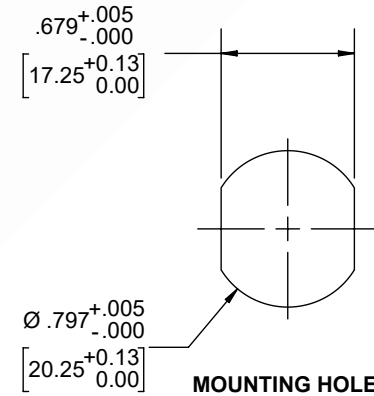

# 4.1/9.5 Mini DIN Male Right Angle to 4.1/9.5 Mini DIN Female Bulkhead Cable 24 Inch Length Using 1/4 inch Super lexible Coax

REVISIONS			
REV.	DESCRIPTION	DATE	APPROVED
A	INITIAL RELEASE	1/12/2021	S.ELLIS

## NOTES:

1. CABLES 84" AND UNDER HAVE 1 LABEL CENTERED. CABLES OVER 84" HAVE 2 LABELS, ONE AT EACH END 12.0" FROM THE END OF THE CONNECTOR.
2. 6" FROM CABLE END 1 PLACE FOR ALL LENGTHS OF CABLE.

THESE COMMODITIES, TECHNOLOGY OR SOFTWARE WERE EXPORTED FROM THE UNITED STATES IN ACCORDANCE WITH THE EXPORT ADMINISTRATION REGULATIONS. DIVERSION CONTRARY TO U.S. LAW PROHIBITED.

UNLESS OTHERWISE SPECIFIED LEADING DIMENSIONS ARE INCHES DIMENSIONS IN [ ] ARE MILLIMETERS

### CABLE LENGTH (L) TOLERANCES:

L ≤ 12 [305] = +1 [25] / -0
12 [305] < L ≤ 60 [1524] = +2 [51] / -0
60 [1524] < L ≤ 120 [3048] = +4 [102] / -0
120 [3048] < L ≤ 300 [7620] = +6 [152] / -0
300 [7620] < L = +5%L / -0