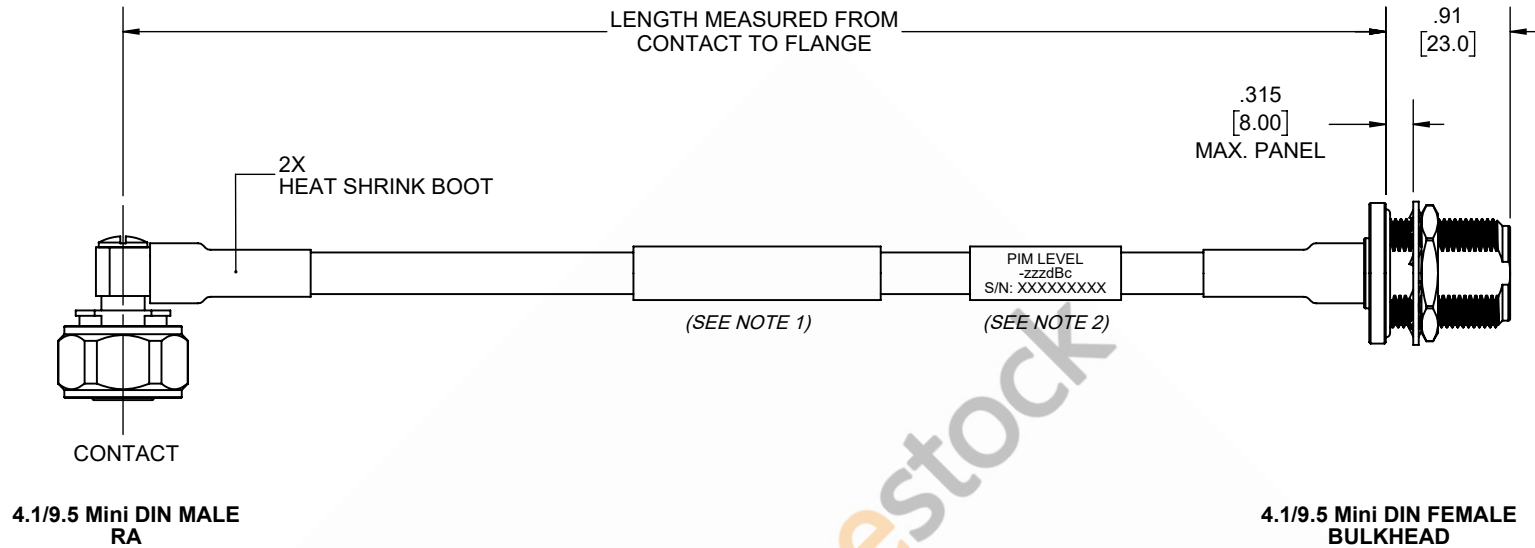

# 4.1/9.5 Mini DIN Male Right Angle to 4.1/9.5 Mini DIN Female Bulkhead Cable 36 Inch Length Using 1/4 inch Super lexible Coax

REVISIONS			
REV.	DESCRIPTION	DATE	APPROVED
A	INITIAL RELEASE	1/12/2021	S.ELLIS

**NOTES:**

1. CABLES 84" AND UNDER HAVE 1 LABEL CENTERED. CABLES OVER 84" HAVE 2 LABELS, ONE AT EACH END 12.0" FROM THE END OF THE CONNECTOR.
2. 6" FROM CABLE END 1 PLACE FOR ALL LENGTHS OF CABLE.

THESE COMMODITIES, TECHNOLOGY OR SOFTWARE WERE EXPORTED FROM THE UNITED STATES IN ACCORDANCE WITH THE EXPORT ADMINISTRATION REGULATIONS. DIVERSION CONTRARY TO U.S. LAW PROHIBITED.

UNLESS OTHERWISE SPECIFIED LEADING DIMENSIONS ARE INCHES DIMENSIONS IN [ ] ARE MILLIMETERS <b>TOLERANCES:</b> .X = ±.2 [ .508 ]    FRACTIONS ± 1/32 .XX = ±.02 [ .51 ]    ANGLES ± 1° .XXX = ±.005 [ .13 ] <b>CABLE LENGTH (L) TOLERANCES:</b> L ≤ 12 [305] = +1 [25] / -0 12 [305] < L ≤ 60 [1524] = +2 [51] / -0 60 [1524] < L ≤ 120 [3048] = +4 [102] / -0 120 [3048] < L ≤ 300 [7620] = +6 [152] / -0 300 [7620] < L = +5%L / -0 ALL DIMENSIONS SHOWN ARE FOR REFERENCE ONLY.		<p>8TH FLOOR, BUILDING 1, YONGFU SCIENCE AND TECHNOLOGY CENTER INDUSTRIAL PARK, NANZHA DISTRICT 5, HUMEN, 523900, DONGGUAN, GUANGDONG, CHINA WEBSITE: <a href="http://www.ebeestock.com">www.ebeestock.com</a> EMAIL: <a href="mailto:sales@ebeestock.com">sales@ebeestock.com</a></p>		THIRD-ANGLE PROJECTION  THE INFORMATION AND DESIGN IN THIS DOCUMENT IS THE PROPERTY OF EBESTOCK CORPORATION ALL RIGHTS RESERVED. SHEET 1 OF 1 SCALE N/A	
SIZE	CAGE CODE	DRAWN BY	ITEM NO.	REV	
A	53919	K.DANG	ET14159	A	