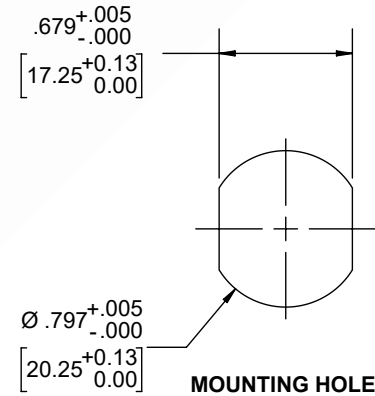

# 4.1/9.5 Mini DIN Male Right Angle to 4.1/9.5 Mini DIN Female Bulkhead Cable 36 Inch Length Using 1/4 inch Super lexible Coax

REVISIONS			
REV.	DESCRIPTION	DATE	APPROVED
A	INITIAL RELEASE	1/12/2021	S.ELLIS

**NOTES:**

1. CABLES 84" AND UNDER HAVE 1 LABEL CENTERED. CABLES OVER 84" HAVE 2 LABELS, ONE AT EACH END 12.0" FROM THE END OF THE CONNECTOR.
2. 6" FROM CABLE END 1 PLACE FOR ALL LENGTHS OF CABLE.

THESE COMMODITIES, TECHNOLOGY OR SOFTWARE WERE EXPORTED FROM THE UNITED STATES IN ACCORDANCE WITH THE EXPORT ADMINISTRATION REGULATIONS. DIVERSION CONTRARY TO U.S. LAW PROHIBITED.

UNLESS OTHERWISE SPECIFIED LEADING DIMENSIONS ARE INCHES DIMENSIONS IN [ ] ARE MILLIMETERS <b>TOLERANCES:</b> .X = ±.2 [ .508 ]    FRACTIONS ± 1/32 .XX = ±.02 [ .51 ]    ANGLES ± 1° .XXX = ±.005 [ .13 ] <b>CABLE LENGTH (L) TOLERANCES:</b> L ≤ 12 [305] = +1 [25] / -0 12 [305] < L ≤ 60 [1524] = +2 [51] / -0 60 [1524] < L ≤ 120 [3048] = +4 [102] / -0 120 [3048] < L ≤ 300 [7620] = +6 [152] / -0 300 [7620] < L = +5%L / -0 ALL DIMENSIONS SHOWN ARE FOR REFERENCE ONLY.		<p>8TH FLOOR, BUILDING 1, YONGFU SCIENCE AND TECHNOLOGY CENTER INDUSTRIAL PARK, NANZHA DISTRICT 5, HUMEN, 523900, DONGGUAN, GUANGDONG, CHINA WEBSITE: <a href="http://www.ebeestock.com">www.ebeestock.com</a> EMAIL: <a href="mailto:sales@ebeestock.com">sales@ebeestock.com</a></p>		THIRD-ANGLE PROJECTION  THE INFORMATION AND DESIGN IN THIS DOCUMENT IS THE PROPERTY OF EBESTOCK CORPORATION ALL RIGHTS RESERVED. SHEET 1 OF 1 SCALE N/A	
SIZE	CAGE CODE	DRAWN BY	ITEM NO.	REV	
A	53919	K.DANG	ET14159	A	