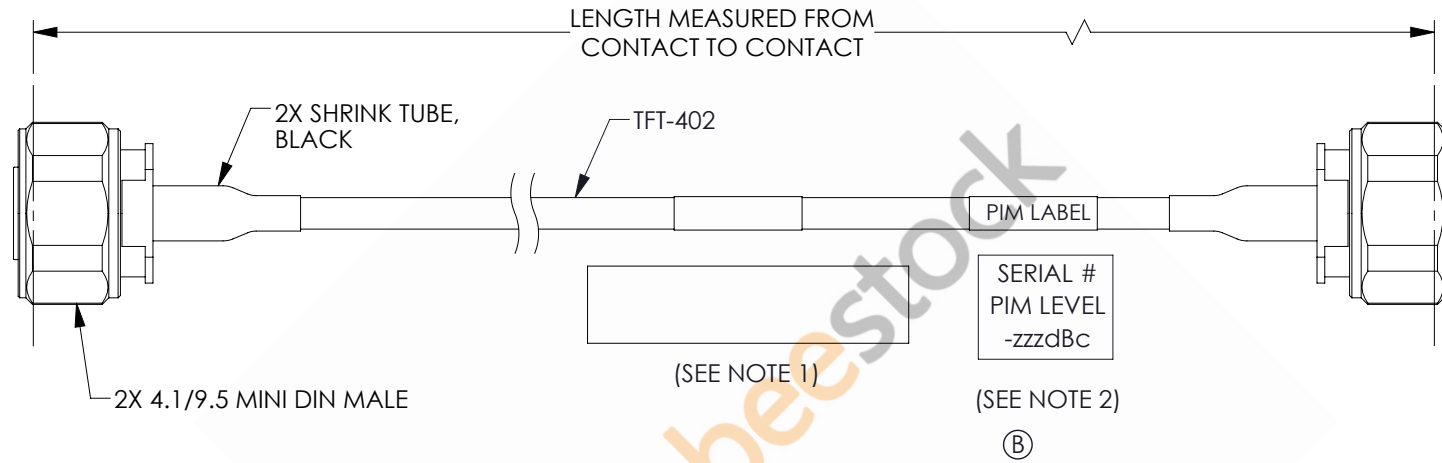

# 4.1/9.5 Mini DIN Male to 4.1/9.5 Mini DIN Male Low PIM Cable 50 CM Length Using TFT-402 Coax Using Times Microwave Components

REVISIONS			
REV.	DESCRIPTION	DATE	APPROVED
A	INITIAL RELEASE	04/07/2021	SELLIS
B	ADD PIM LABEL, UPDATE NOTES	8/3/21	

**NOTES:**

1. CABLES 84" AND UNDER HAVE 1 LABEL CENTERED. CABLES OVER 84" HAVE 2 LABELS, ONE AT EACH END 12" FROM THE FRONT OF THE CONNECTOR.
2. PIM LABEL 6" FROM CABLE END 1 PLACE.

THESE COMMODITIES, TECHNOLOGY OR SOFTWARE WERE EXPORTED FROM THE UNITED STATES IN ACCORDANCE WITH THE EXPORT ADMINISTRATION REGULATIONS. DIVERSION CONTRARY TO U.S. LAW PROHIBITED.

UNLESS OTHERWISE SPECIFIED LEADING DIMENSIONS ARE INCHES DIMENSIONS IN [ ] ARE MILLIMETERS <b>TOLERANCES:</b> .X = ±.2 [5.08]    FRACTIONS ± 1/32 .XX = ±.02 [.51]    ANGLES ± 1° .XXX = ±.005 [.13] <b>CABLE LENGTH (L) TOLERANCES:</b> L ≤ 12 [305] = +1 [25] / -0 12 [305] < L ≤ 60 [1524] = +2 [51] / -0 60 [1524] < L ≤ 120 [3048] = +4 [102] / -0 120 [3048] < L ≤ 300 [7620] = +6 [152] / -0 300 [7620] < L = +5%L / -0 ALL DIMENSIONS SHOWN ARE FOR REFERENCE ONLY.		<p>8TH FLOOR, BUILDING 1, YONGFU SCIENCE AND TECHNOLOGY CENTER INDUSTRIAL PARK, NANZHA DISTRICT 5, HUMEN, 523900, DONGGUAN, GUANGDONG, CHINA WEBSITE: <a href="http://www.ebeestock.com">www.ebeestock.com</a> EMAIL: <a href="mailto:sales@ebeestock.com">sales@ebeestock.com</a></p>		THIRD-ANGLE PROJECTION  THE INFORMATION AND DESIGN IN THIS DOCUMENT IS THE PROPERTY OF EBEESTOCK CORPORATION. ALL RIGHTS RESERVED. SHEET 1 OF 1 SCALE N/A	
SIZE	CAGE CODE	DRAWN BY	ITEM NO.	REV	
A	53919	DFRISIELLO	ET14171	B	