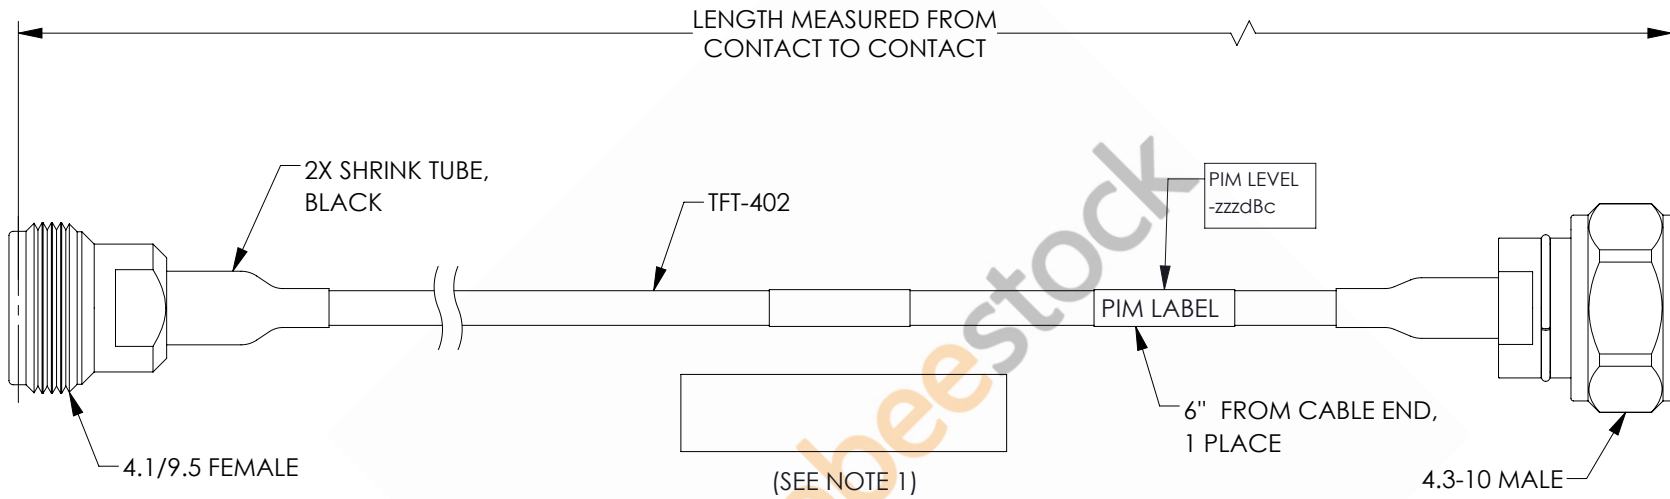

4.1/9.5 Mini DIN Female to 4.3-10 Male Low PIM Cable 12 Inch Length Using TFT-402 Coax Using Times Microwave Components

REVISIONS			
REV.	DESCRIPTION	DATE	APPROVED
A	INITIAL RELEASE	06/04/2021	AGANWANI

NOTES:

1. CABLES 84" AND UNDER HAVE 1 LABEL CENTERED. CABLES OVER 84" HAVE 2 LABELS, ONE AT EACH END 12.0" FROM THE FRONT OF THE CONNECTOR.

THESE COMMODITIES, TECHNOLOGY OR SOFTWARE WERE EXPORTED FROM THE UNITED STATES IN ACCORDANCE WITH THE EXPORT ADMINISTRATION REGULATIONS. DIVERSION CONTRARY TO U.S. LAW PROHIBITED.

UNLESS OTHERWISE SPECIFIED LEADING DIMENSIONS ARE INCHES DIMENSIONS IN [] ARE MILLIMETERS

TOLERANCES:

.X = ±.2 [5.08]	FRACTIONS ± 1/32
.XX = ±.02 [.51]	ANGLES ± 1°
.XXX = ±.005 [.13]	

CABLE LENGTH (L) TOLERANCES: